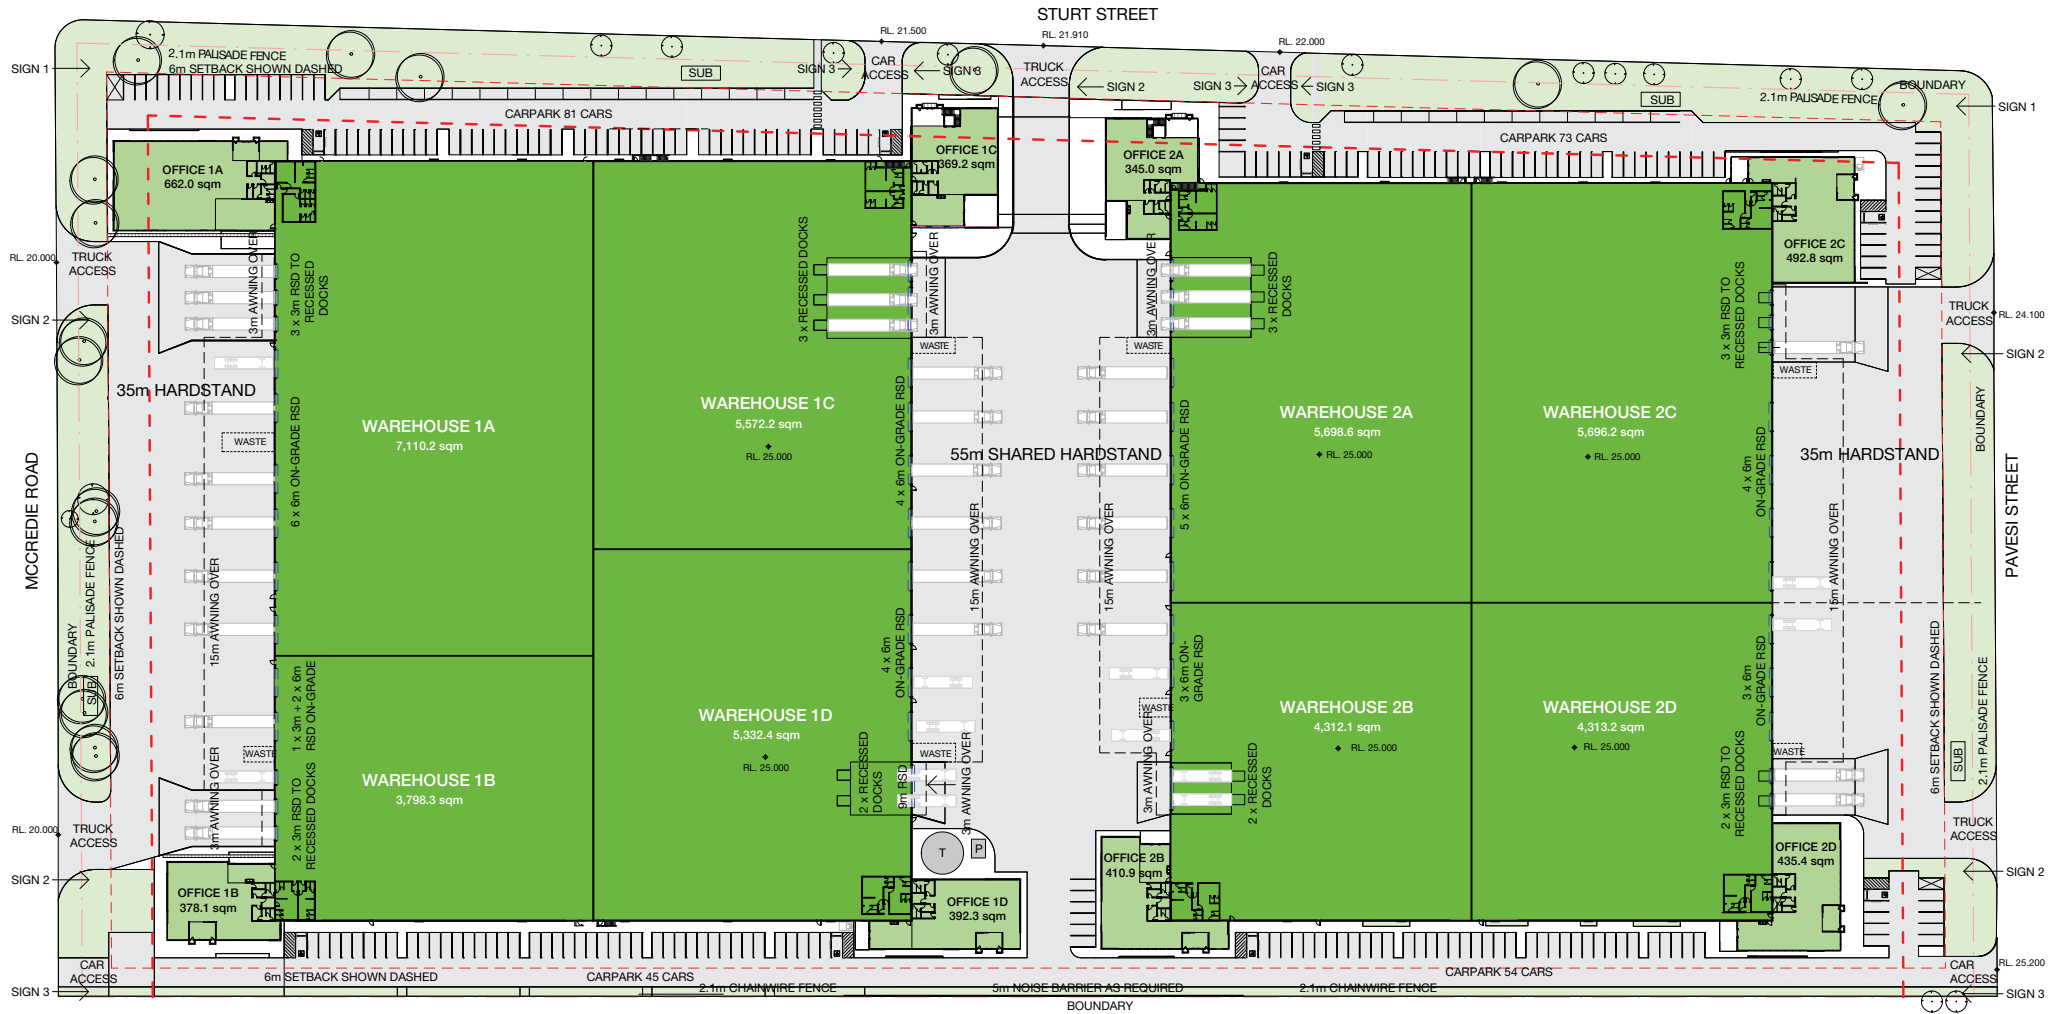

SITE PLAN

AREA SCHEDULE	SQM
Warehouse	41,831
Office	3,874
Total	45,705
Car spaces	253

■ FOR LEASE