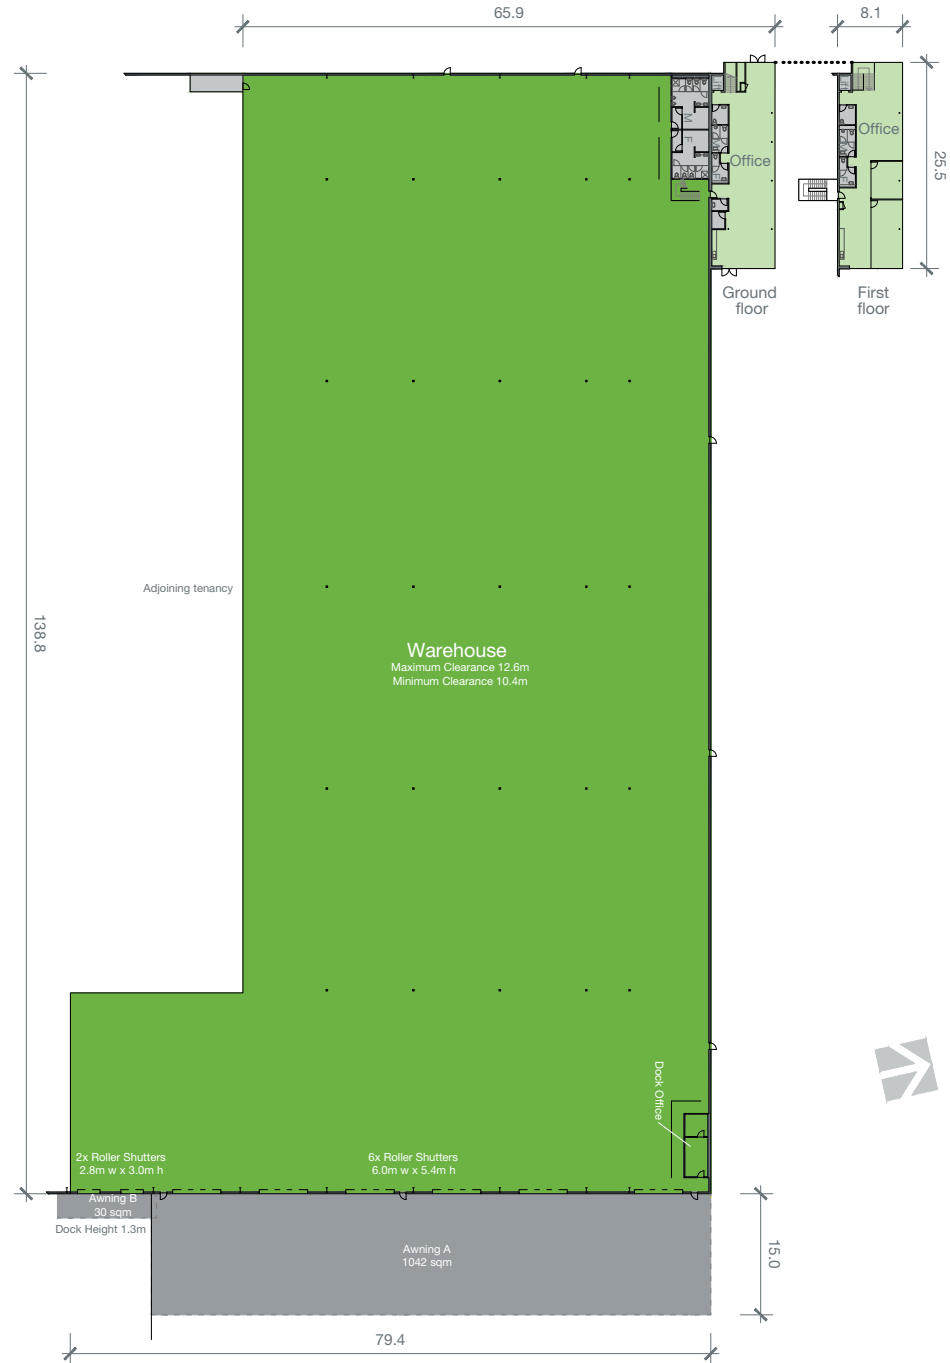

# WAREHOUSE A

AREA SCHEDULE	SQM
<b>Ground floor</b>	
Warehouse & Amenities	8,594
Office & Amenities	202
<b>First floor</b>	
Office & Amenities	201
<b>Total building area</b>	<b>8,997</b>

■ FOR LEASE