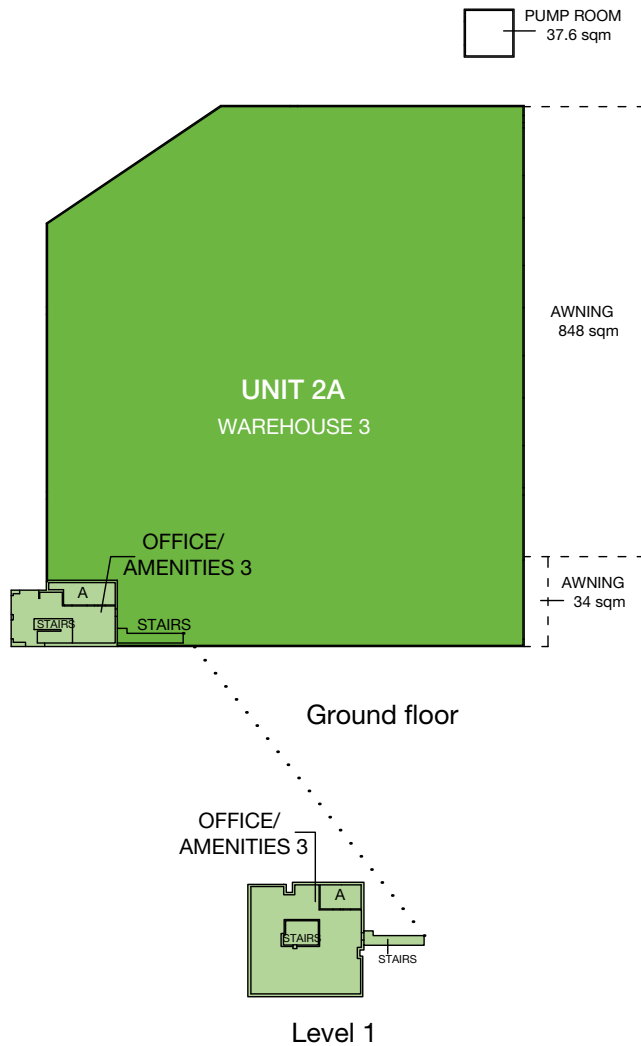

PRECINCT 2 – UNIT 2A PLAN

AREA SCHEDULE	SQM
Warehouse 3	
Ground floor	
Warehouse	3,843
Office/amenities	103
First floor	
Office/amenities	216
Total building	4,162

■ FOR LEASE

PRECINCT 2 – UNIT 2B PLAN

AREA SCHEDULE	SQM
Warehouse 1	
Ground floor	
Warehouse	13,361
Office/amenities	353
Dock office	78
First floor	
Office/amenities	426
Total building	14,218
Warehouse 2	
Ground floor	
Warehouse	12,604
Office/amenities	361
Dock office	78
First floor	
Office/amenities	426
Total building	13,469
Total area	27,687

Ground floor

■ FOR LEASE