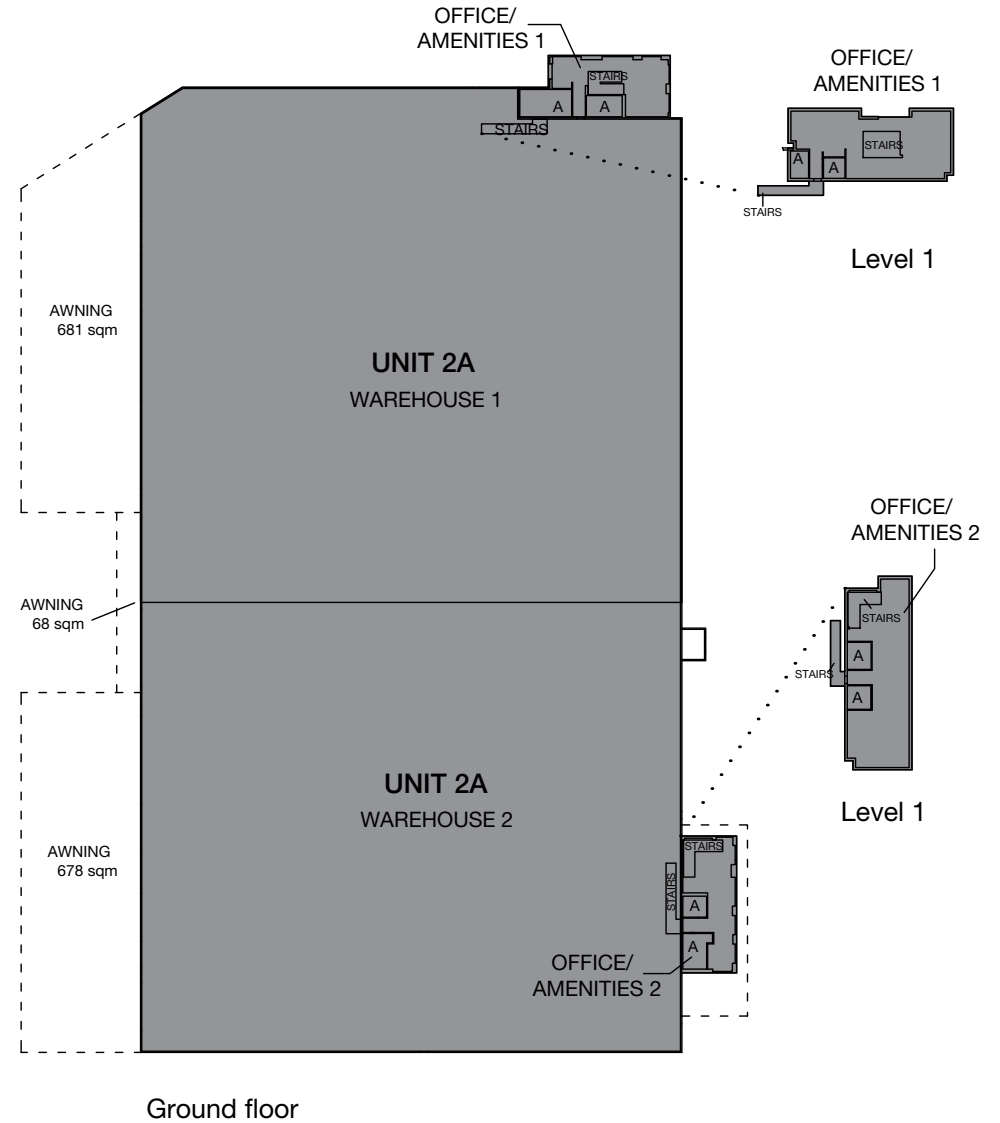

PRECINCT 2 – UNIT 2A PLAN

AREA SCHEDULE	SQM
Warehouse 3	
Ground floor	
Warehouse	3,843
Office/amenities	103
First floor	
Office/amenities	216
Total building	4,162

■ FOR LEASE

PRECINCT 2 – UNIT 2B PLAN

AREA SCHEDULE	SQM
Warehouse 1	
Ground floor	
Warehouse	13,361
Office/amenities	353
Dock office	78
First floor	
Office/amenities	426
Total building	14,218
Warehouse 2	
Ground floor	
Warehouse	12,604
Office/amenities	361
Dock office	78
First floor	
Office/amenities	426
Total building	13,469
Total area	27,687

Ground floor

■ FOR LEASE