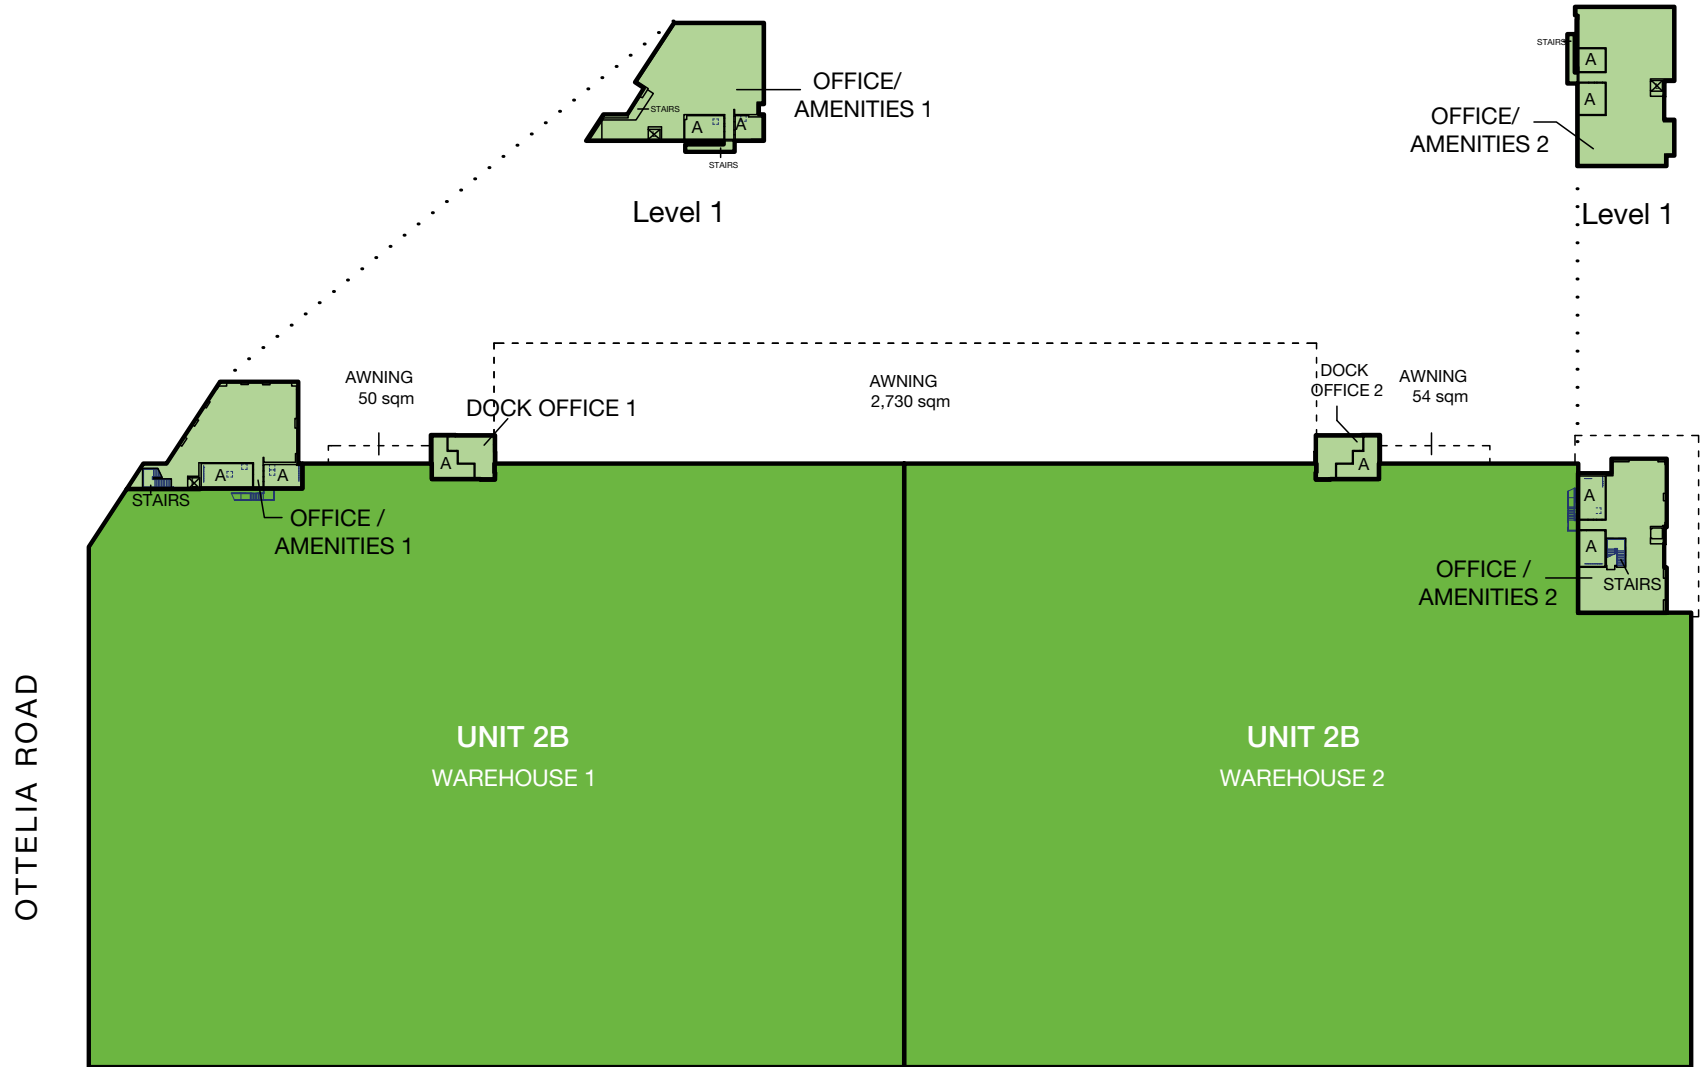

PRECINCT 2 – UNIT 2A PLAN

AREA SCHEDULE	SQM
Warehouse 3	
Ground floor	
Warehouse	3,843
Office/amenities	103
First floor	
Office/amenities	216
Total building	4,162

■ FOR LEASE

PRECINCT 2 – UNIT 2B PLAN

AREA SCHEDULE	SQM
Warehouse 1	
Ground floor	
Warehouse	13,361
Office/amenities	353
Dock office	78
First floor	
Office/amenities	426
Total building	14,218
Warehouse 2	
Ground floor	
Warehouse	12,604
Office/amenities	361
Dock office	78
First floor	
Office/amenities	426
Total building	13,469
Total area	27,687

Ground floor

■ FOR LEASE