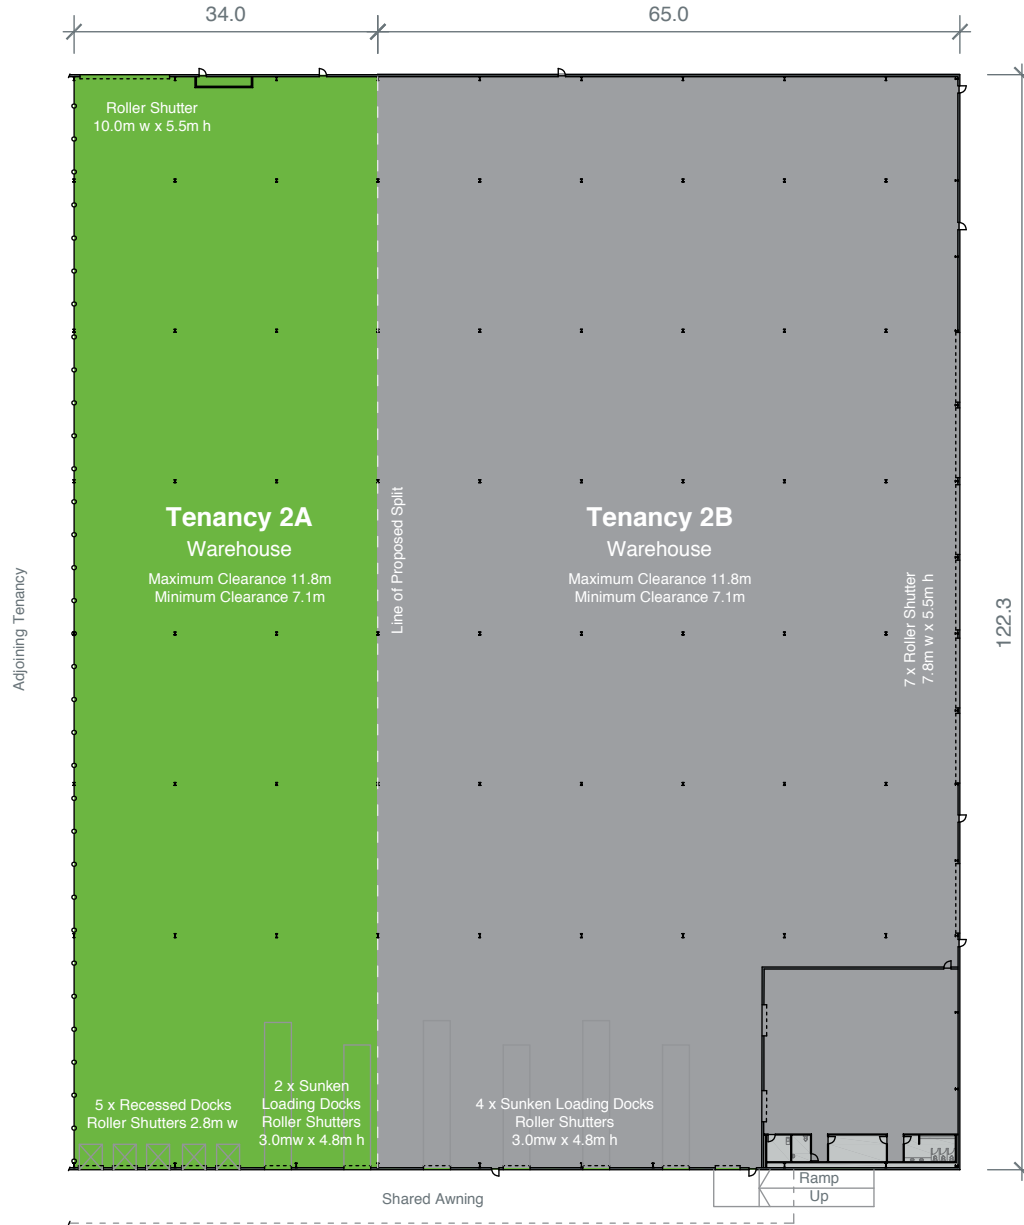

AREA SCHEDULE	SQM
Warehouse	4,155
Total area	4,155

LOCATION PLAN
NOT TO SCALE