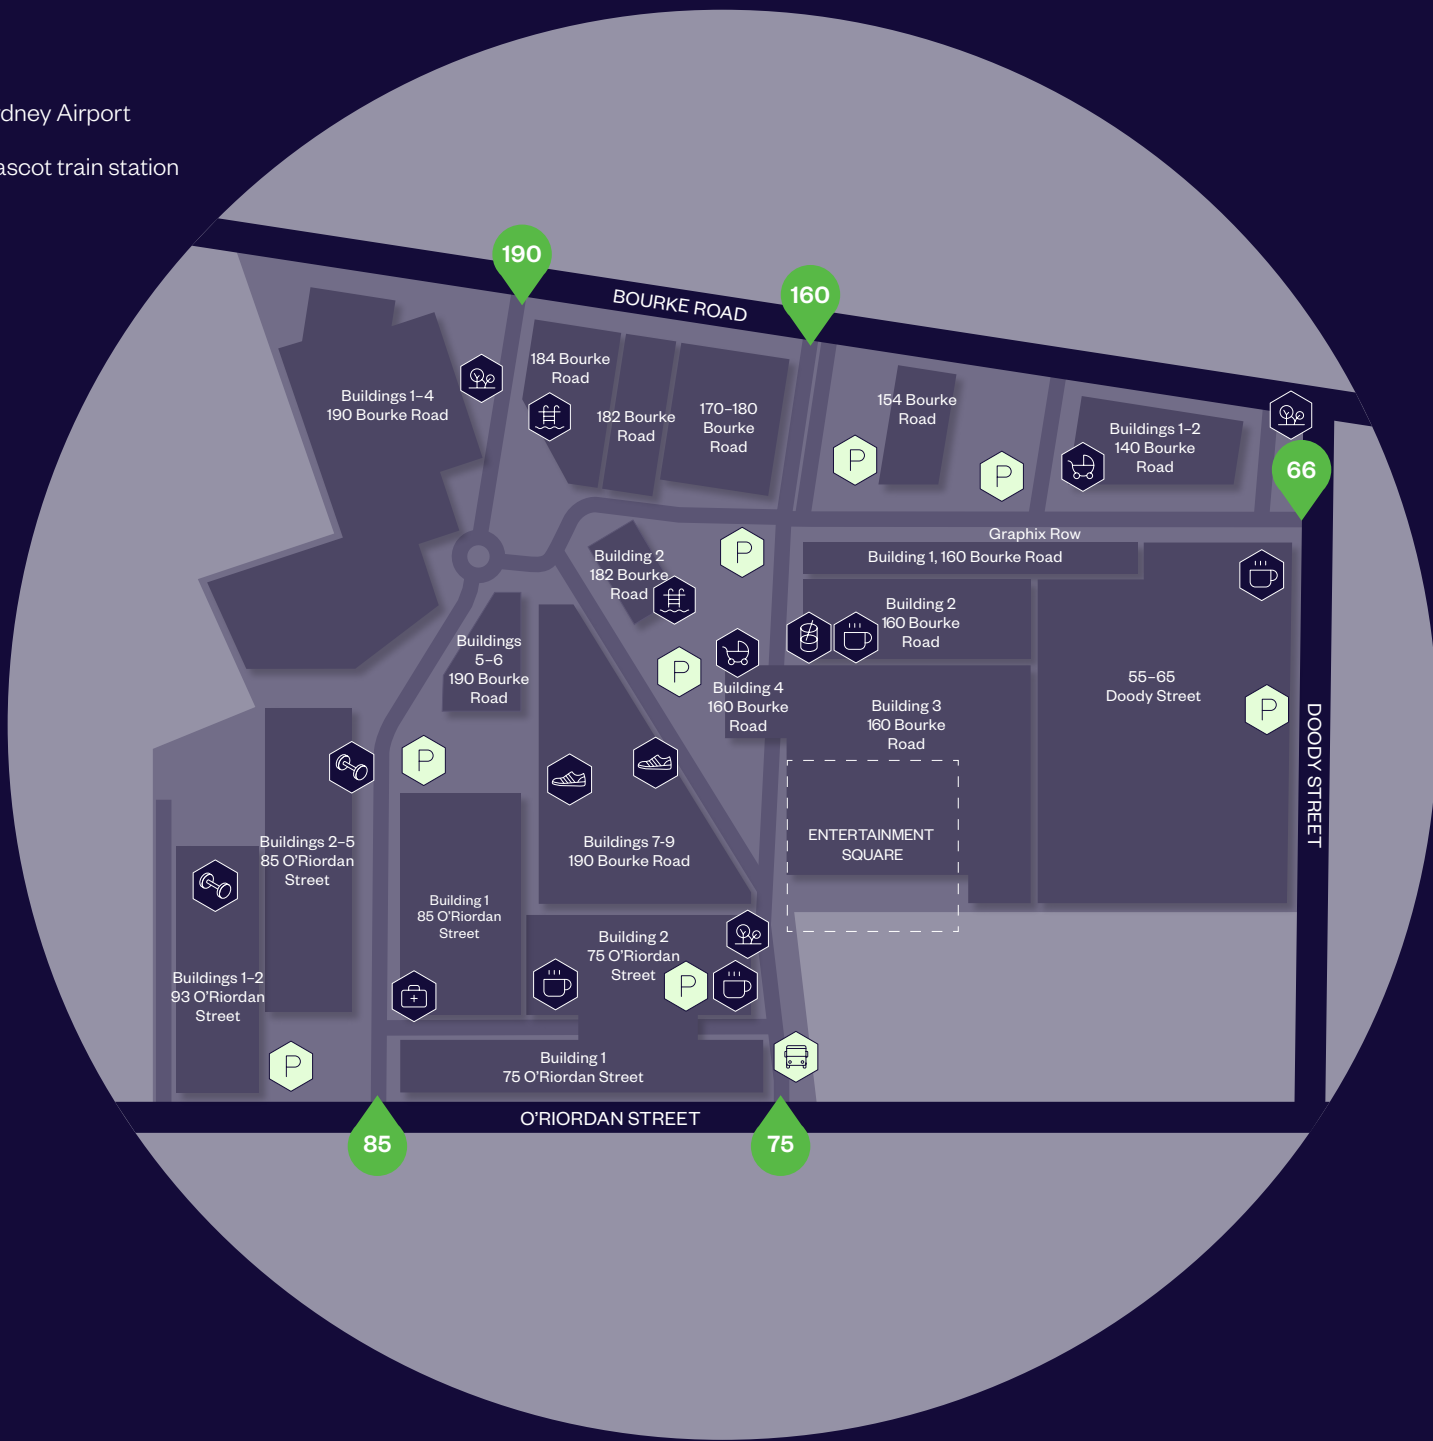

AMENITIES

← To Sydney Airport
 ← To Mascot train station

→ To Sydney CBD
 → To Green Square train station
 → To The Grounds café

Key

- Bus
- Carpark
- Bar
- Café / restaurant
- Sydney CBD
- Childcare
- Outdoor seating
- Gym
- Indoor sports centre
- Medical centre
- Pool