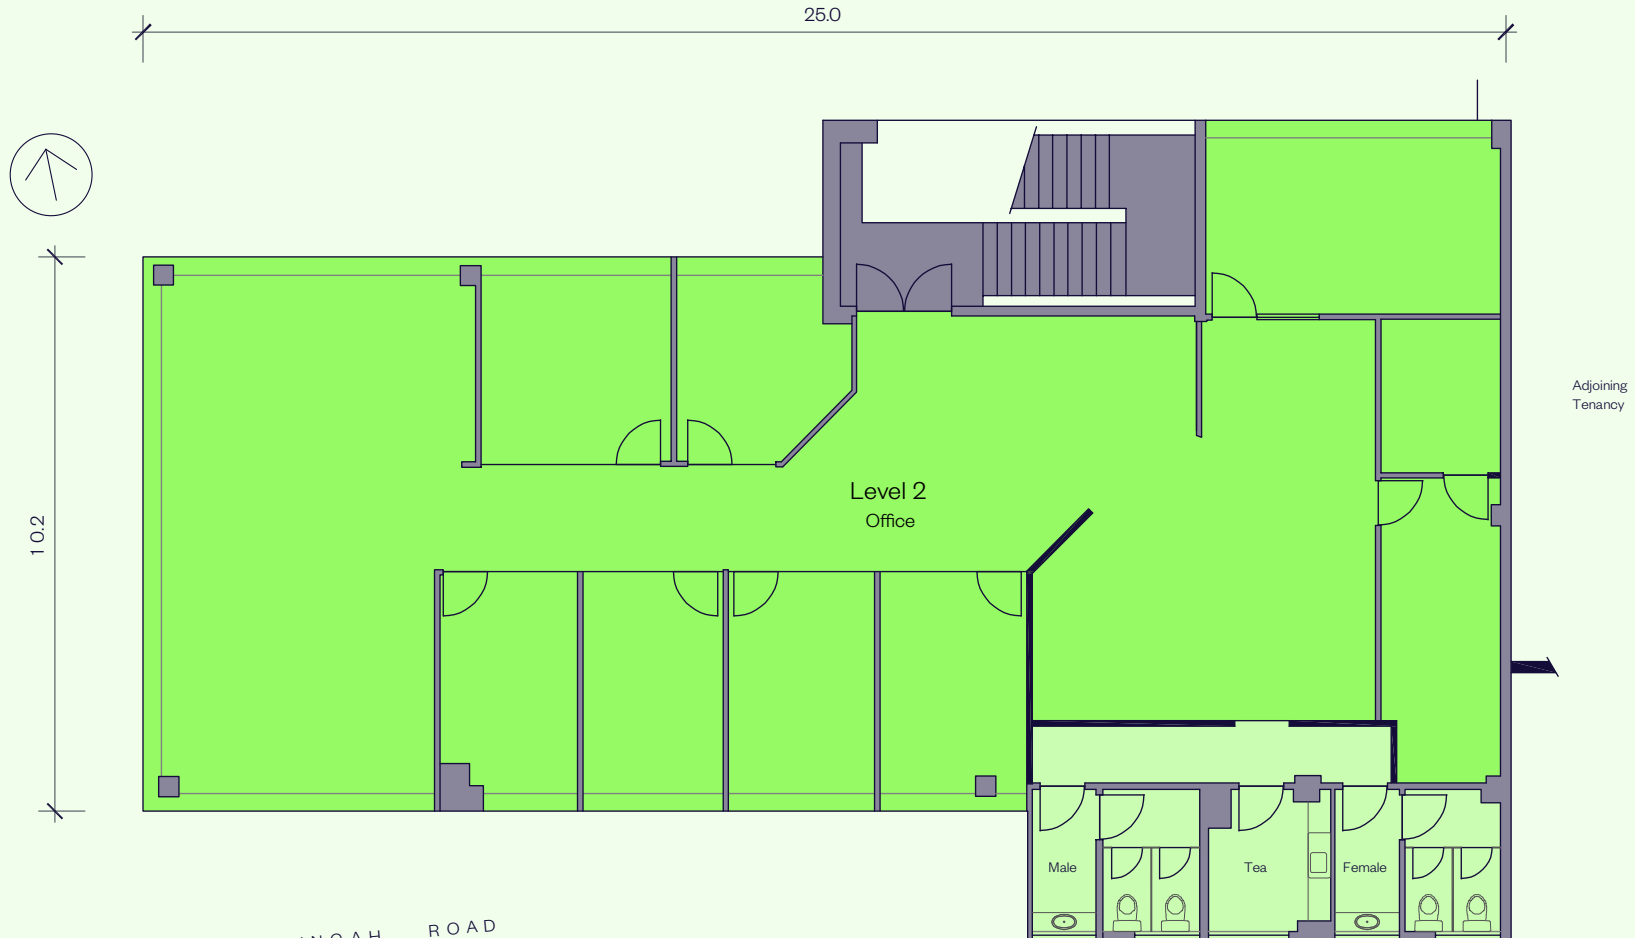

# UNIT 2, SUITE 2.01 PLAN

AREA SCHEDULE	SQM
Office	256.5
Amenities	23.5
<b>Total area</b>	<b>280.0</b>

■ FOR LEASE