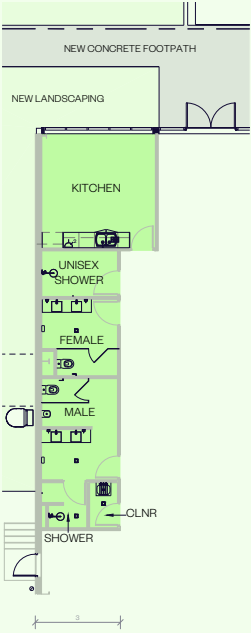

INDICATIVE PLAN

AREA SCHEDULE	SQM
Unit 1A	
Office – Ground floor	200
Office – Level 1	165
Amenities	57
Total unit 1A area	422

ANCILLARY AMENITIES PLANS

PROPOSED OFFICE
GROUND FLOOR PLAN

PROPOSED OFFICE
LEVEL 01 FLOOR PLAN