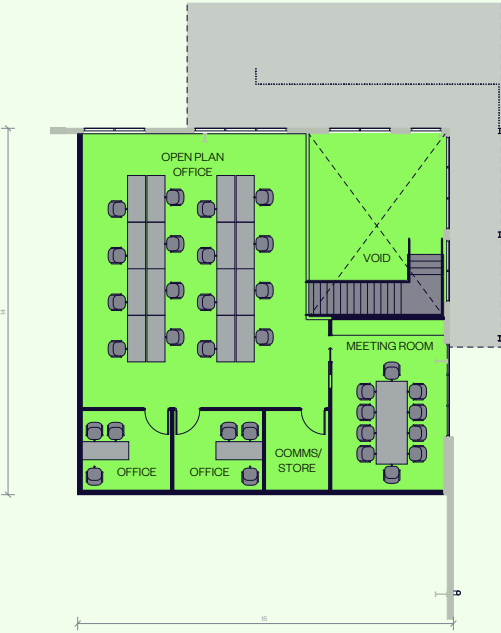

INDICATIVE PLAN

AREA SCHEDULE	SQM
Unit 1A	
Office – Ground floor	200
Office – Level 1	165
Amenities	57
Total unit 1A area	422

ANCILLARY AMENITIES PLANS

PROPOSED OFFICE
GROUND FLOOR PLAN

PROPOSED OFFICE
LEVEL 01 FLOOR PLAN