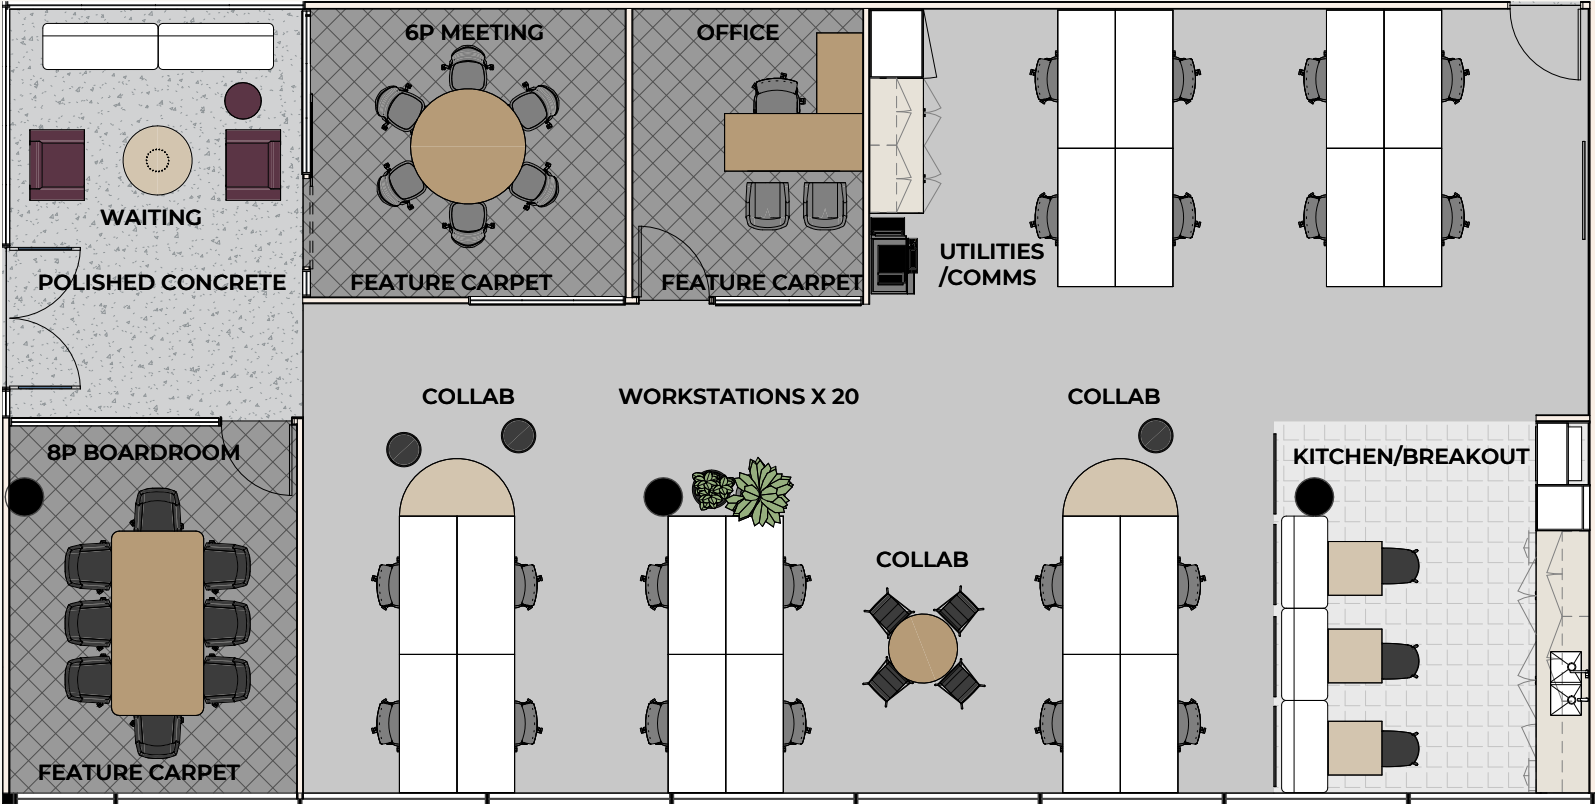

This suite brings an inner-city edge to this suburban building. Metal mesh, polished concrete and bold features transport you to a Manhattan-style loft, giving a sleek and sophisticated feel.

OFFICE DETAIL	NO.
Workstations	20
Meeting rooms	2
Executive office	1
Breakout/kitchen	1