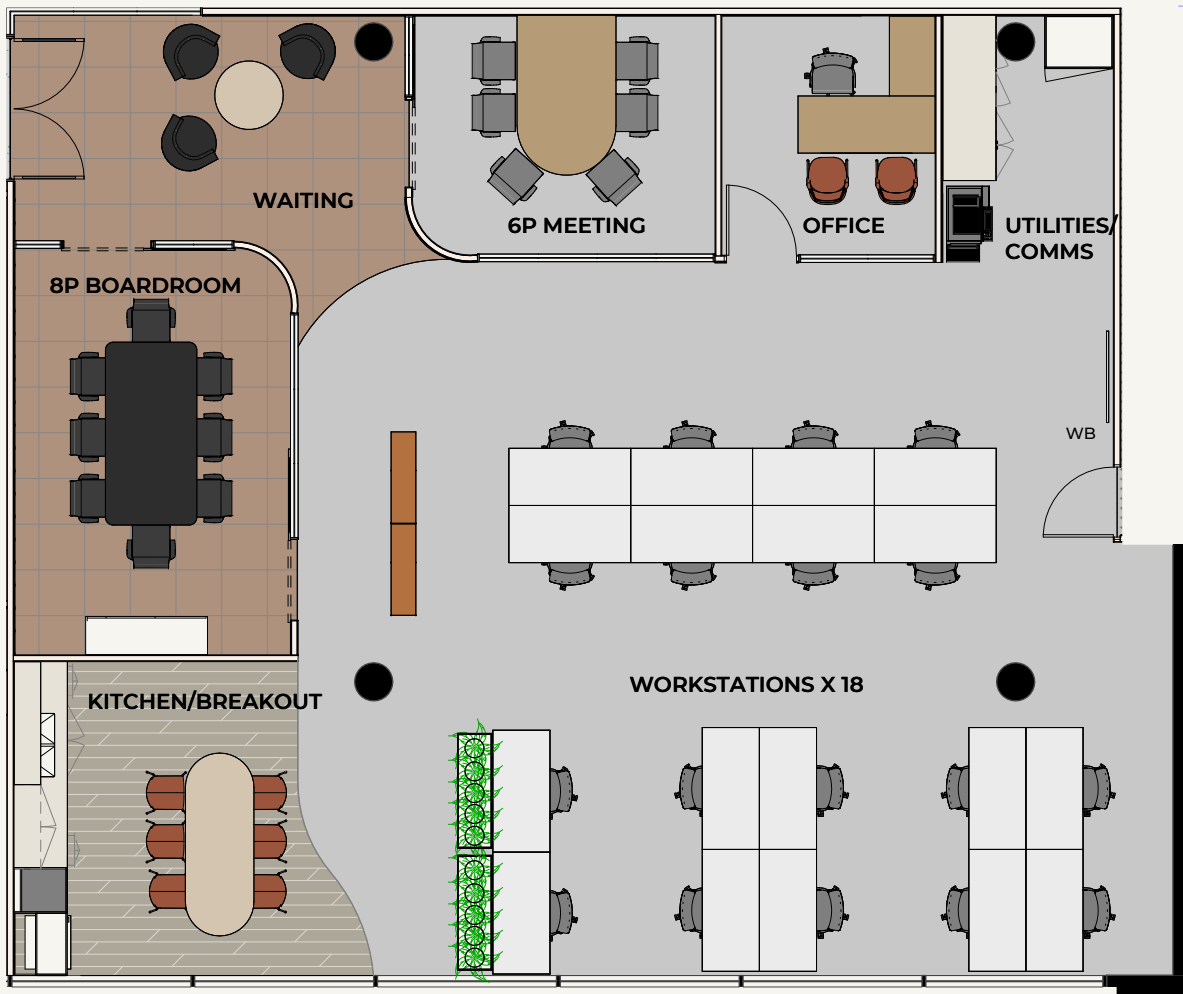

# MODERNIST

This suite can be described in three words: modern, warm and neutral. Its simple, yet striking layout features open, uncluttered spaces, ideal for a business looking to maximise all 190 sqm of office space.

OFFICE DETAIL	NO.
Workstations	18
Meeting rooms	2
Executive office	1
Breakout/kitchen	1