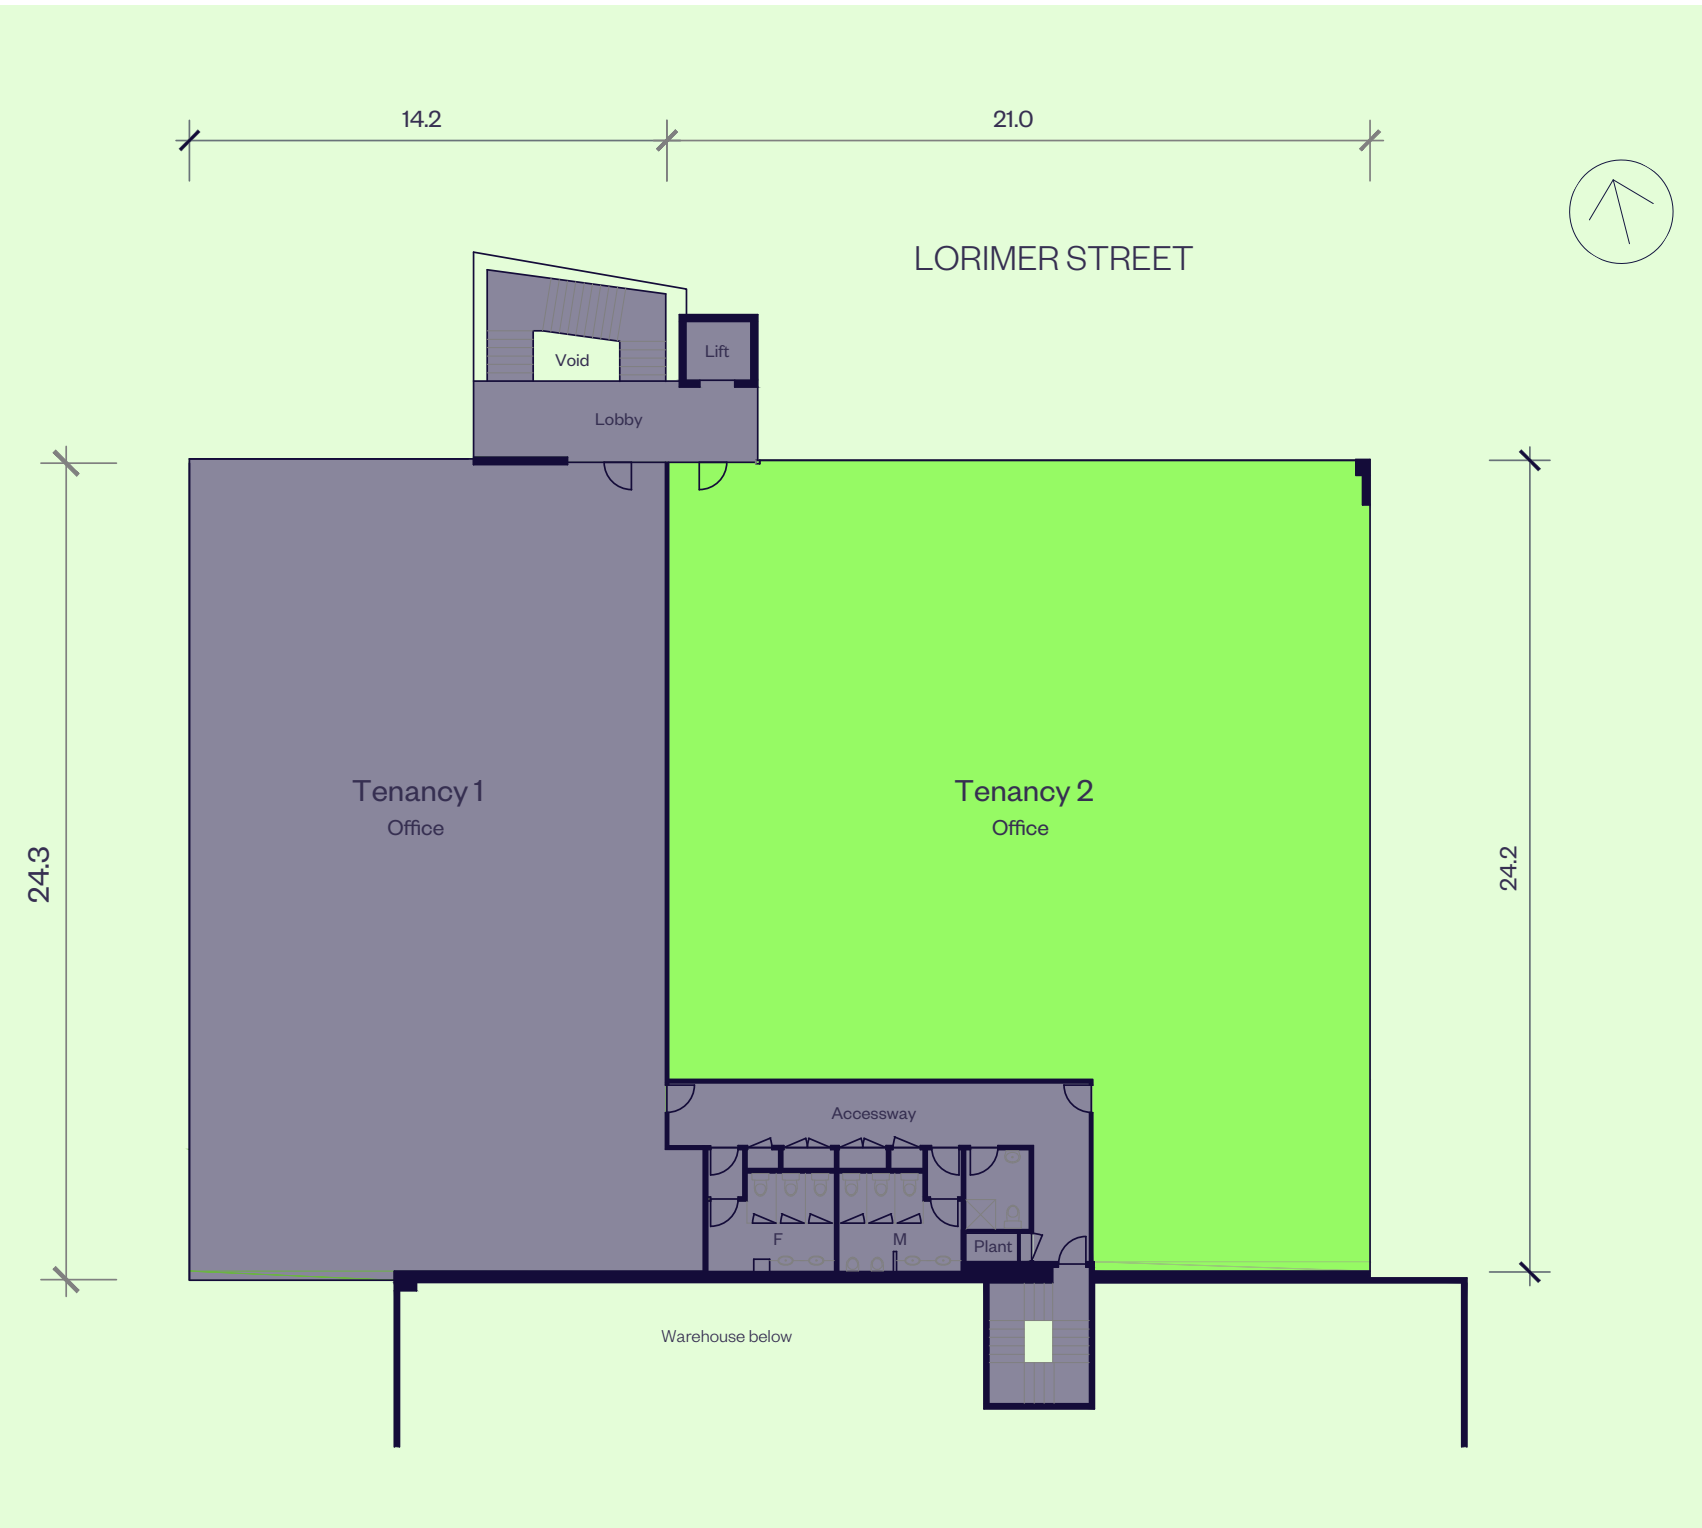

BUILDING 2 PLAN

AREA SCHEDULE	SQM
Tenancy 2	
Office	434
Total building area	434

■ FOR LEASE

BUILDING 2 INDICATIVE FITOUT PLAN

AREA SCHEDULE	SQM
Tenancy 2	
Office	434
Total building area	434