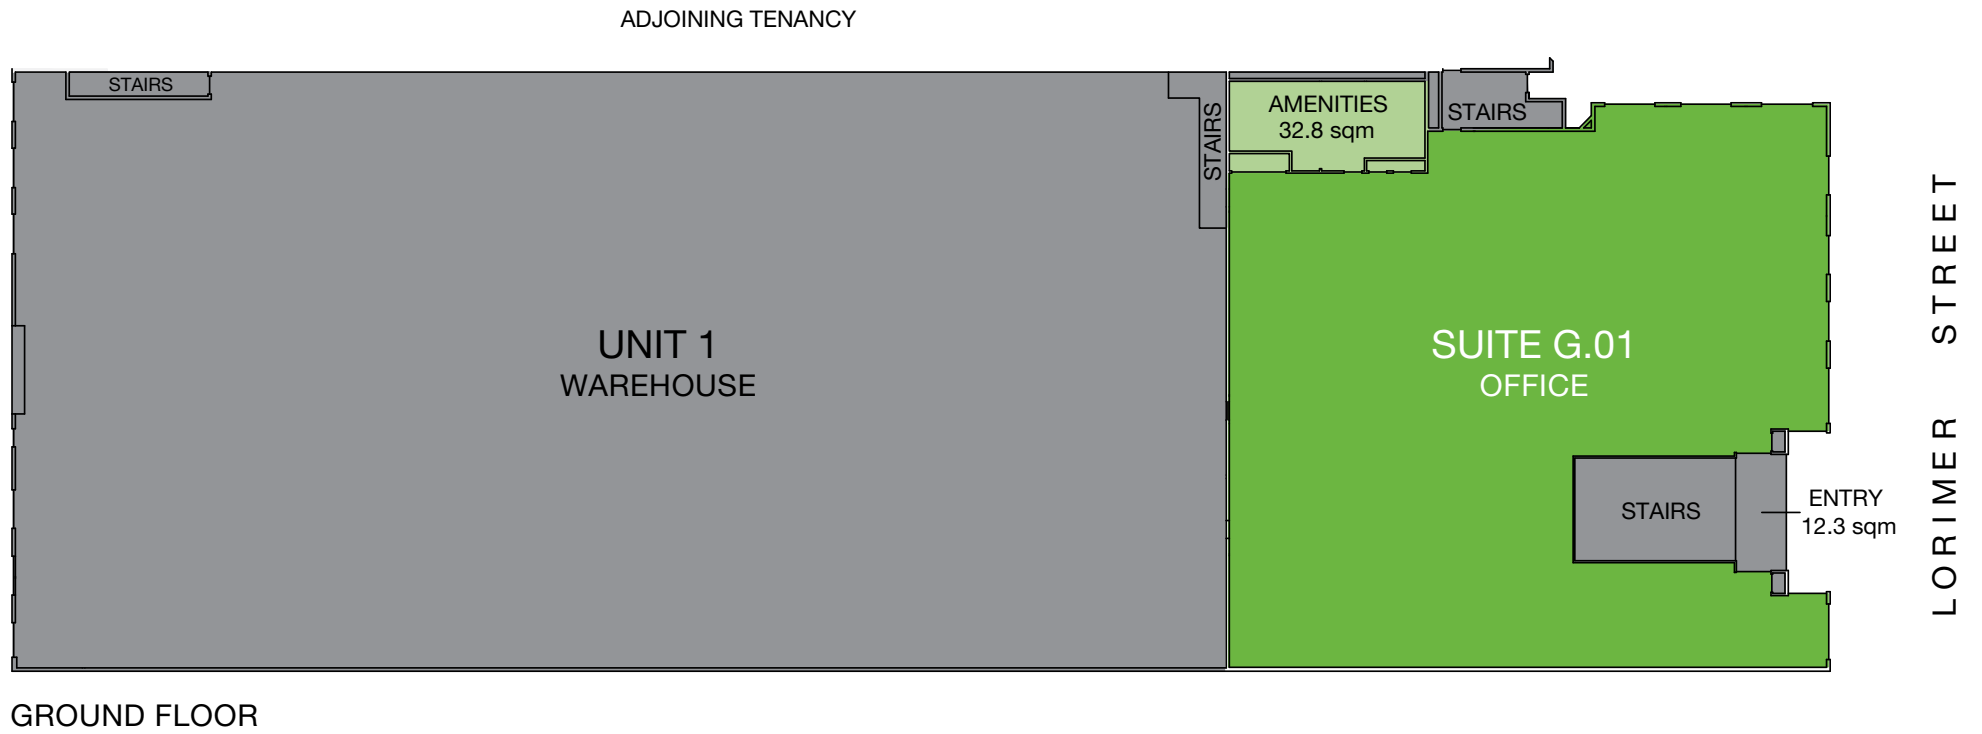

# UNIT 1, SUITE G.01 PLAN

AREA SCHEDULE	SQM
Ground floor	
Office	598.5
<b>Total area</b>	<b>598.5</b>

 FOR LEASE