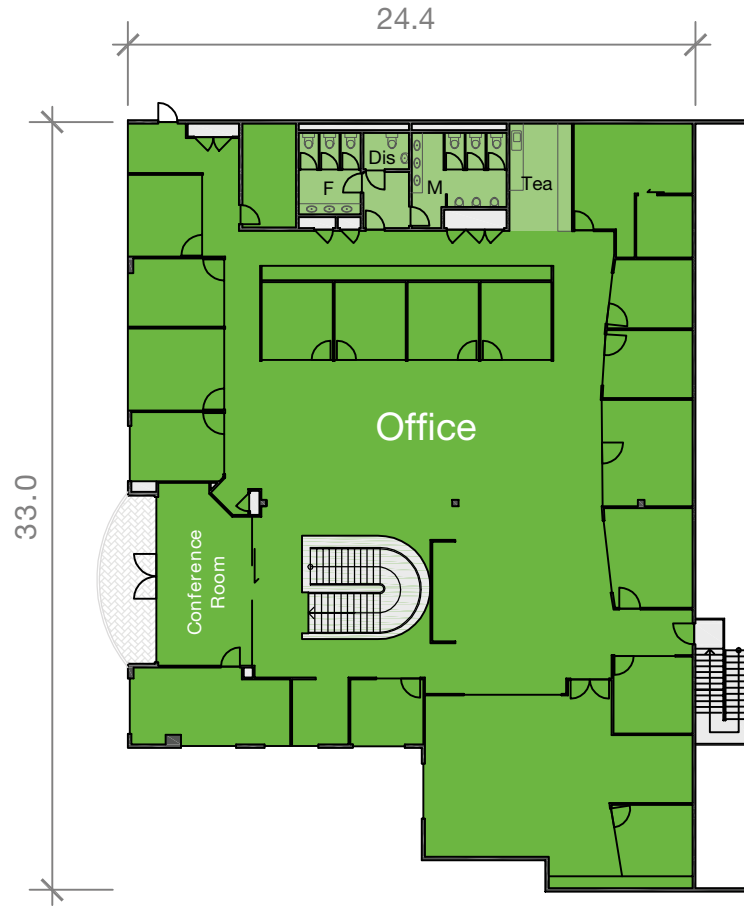

# UNIT 2, SUITE 1F PLAN

AREA SCHEDULE	SQM
<b>First floor</b>	
Office	660
Amenities	43
Tea room	13
<b>Total area</b>	<b>716</b>

FIRST FLOOR