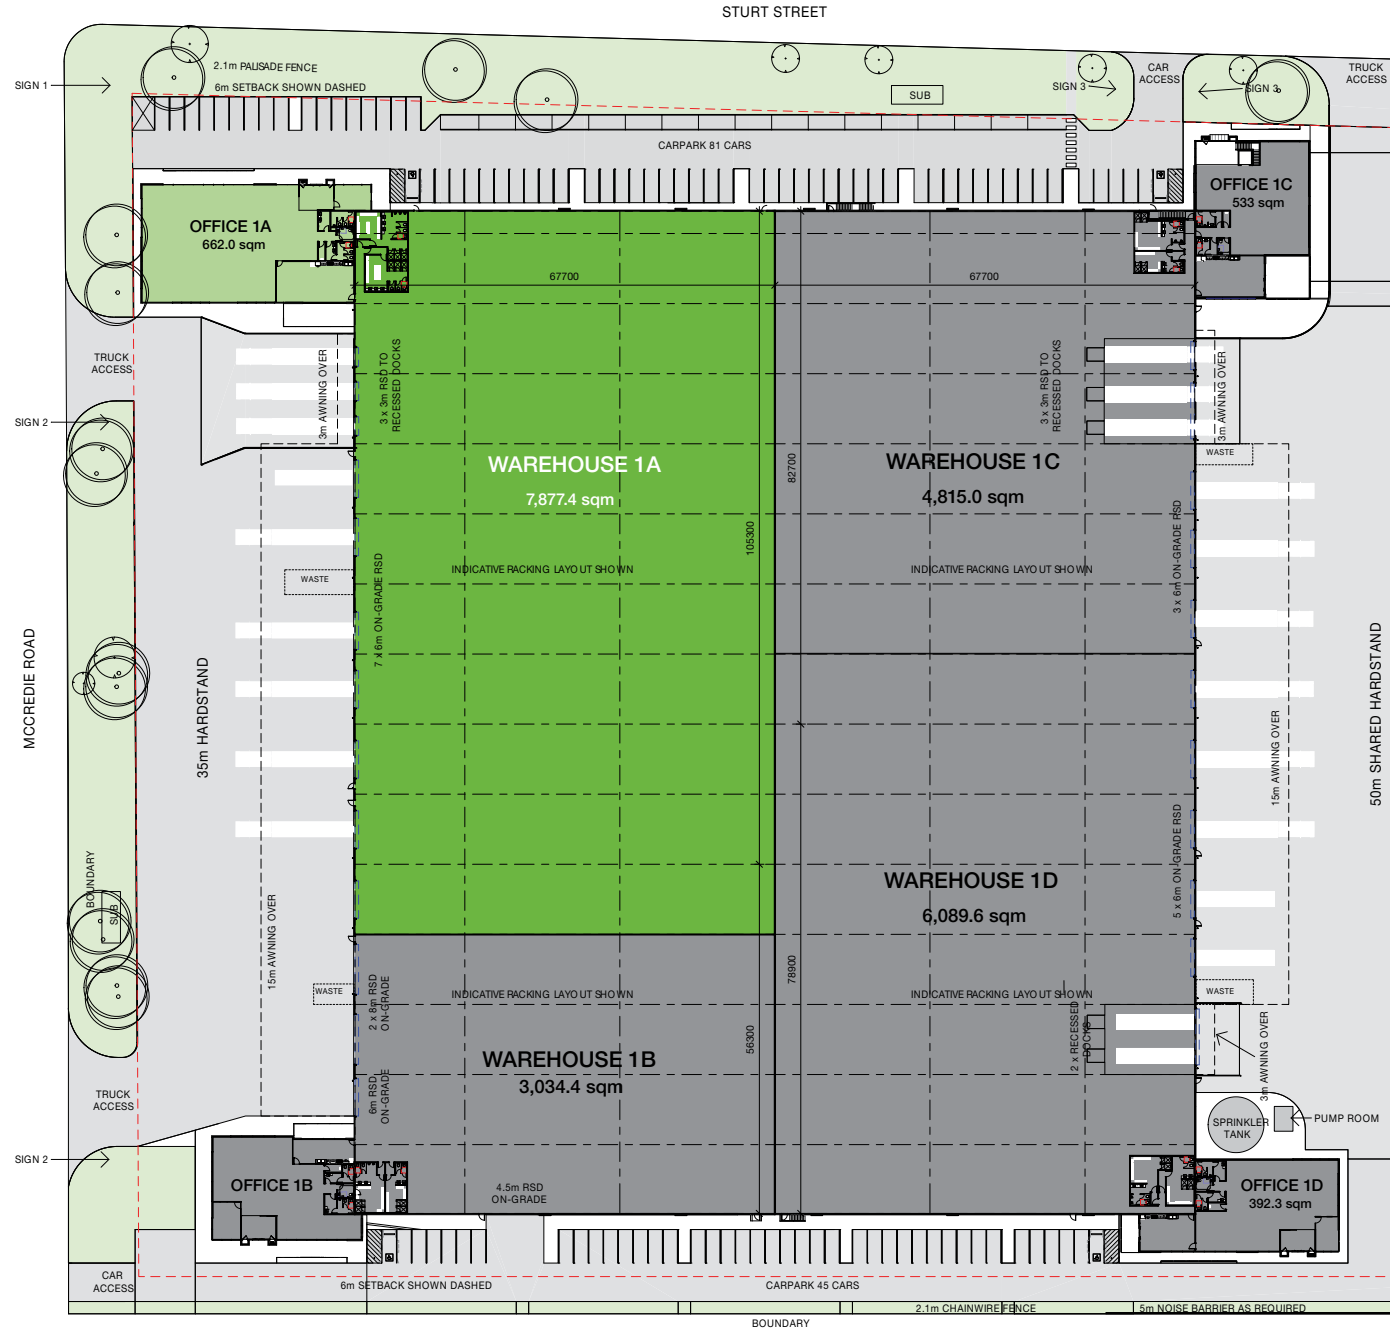

# WAREHOUSE 1 PLAN

AREA SCHEDULE	SQM
<b>Unit 1A</b>	
Warehouse	7,877
Office	662
<b>Total</b>	<b>8,539</b>

COMMITTED  
 FOR LEASE