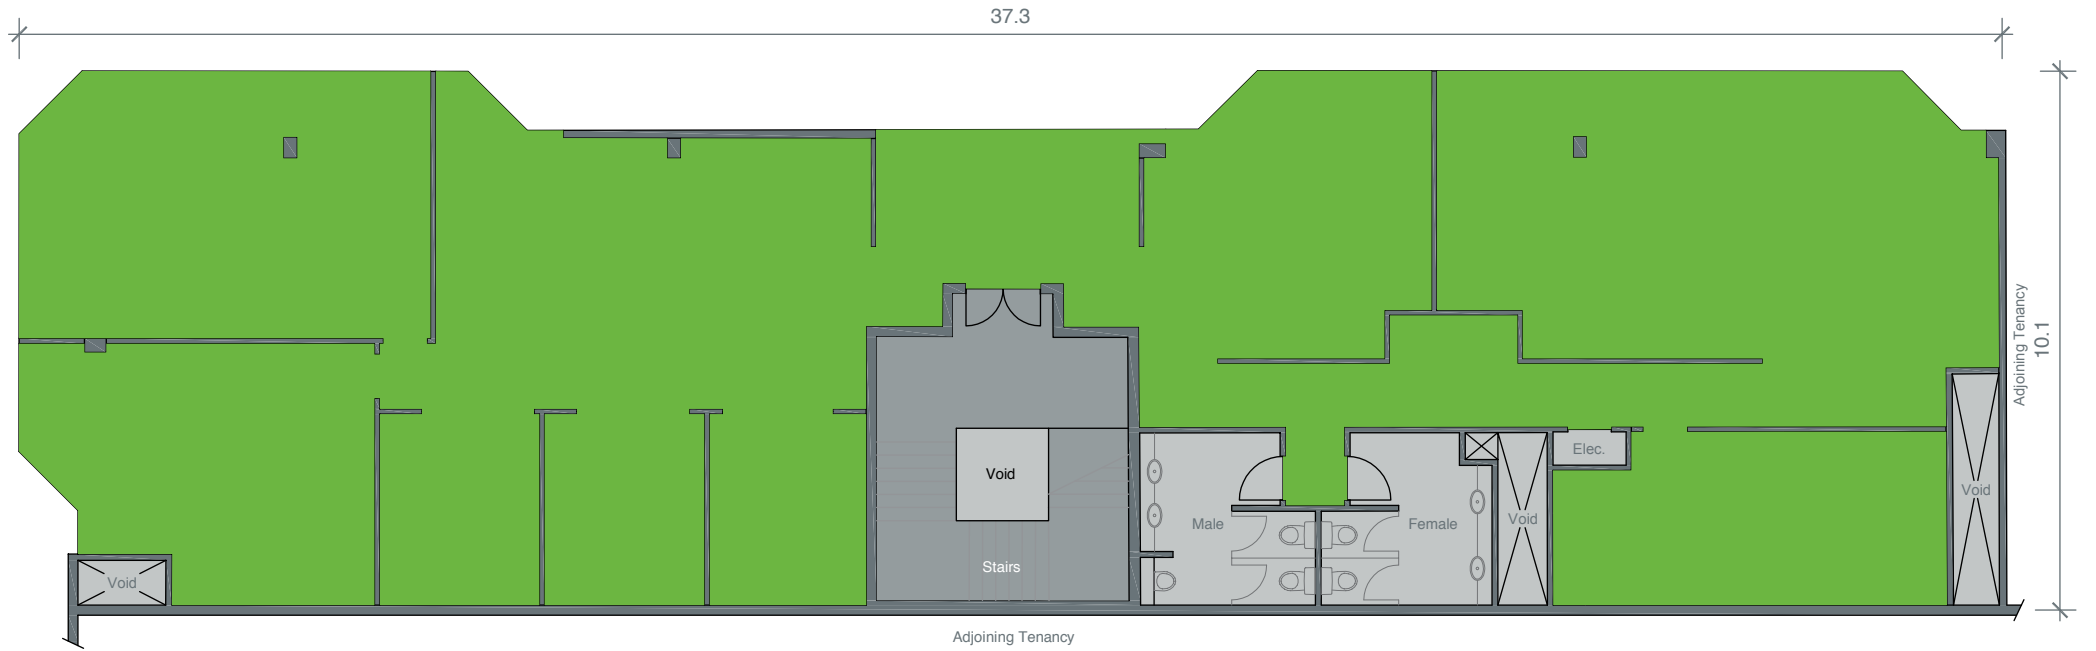

UNIT 50C PLAN

AREA SCHEDULE	SQM
Level 2	
Office	319.6
Total area	319.6

LEVEL 2

■ FOR LEASE