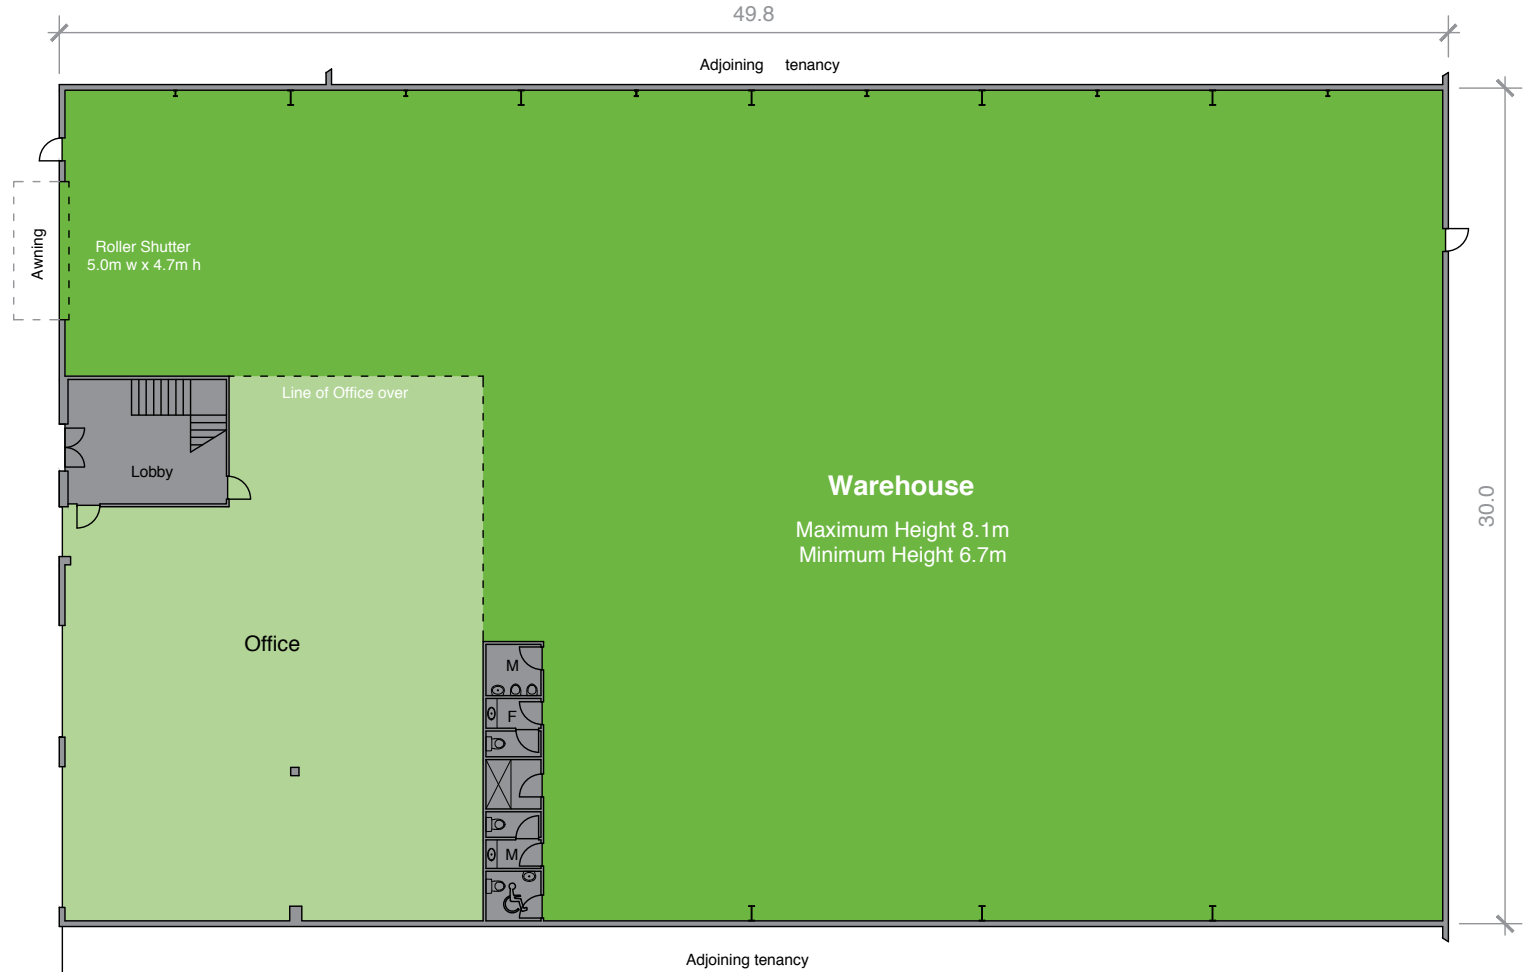

# UNIT 2 PLAN

AREA SCHEDULE	SQM
Warehouse	1,154
Office	651
<b>Total building</b>	<b>1805</b>

FIRST FLOOR

GROUND FLOOR

■ For lease