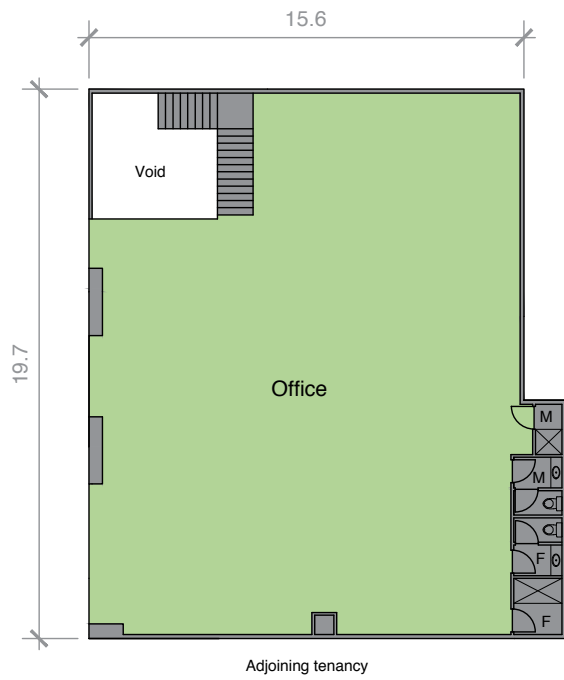

# UNIT 2 PLAN

AREA SCHEDULE	SQM
Warehouse	1,154
Office	651
<b>Total building</b>	<b>1805</b>

FIRST FLOOR

GROUND FLOOR

■ For lease