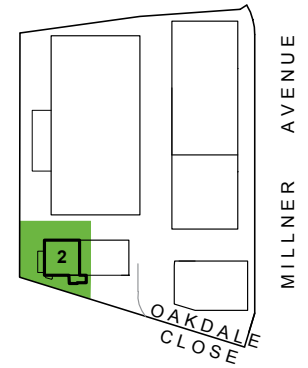

AREA SCHEDULE	SQM
Warehouse	2,933.4
Total area	2,933.4
Car park	13
Disabled car park	2

LOCATION PLAN
NOT TO SCALE