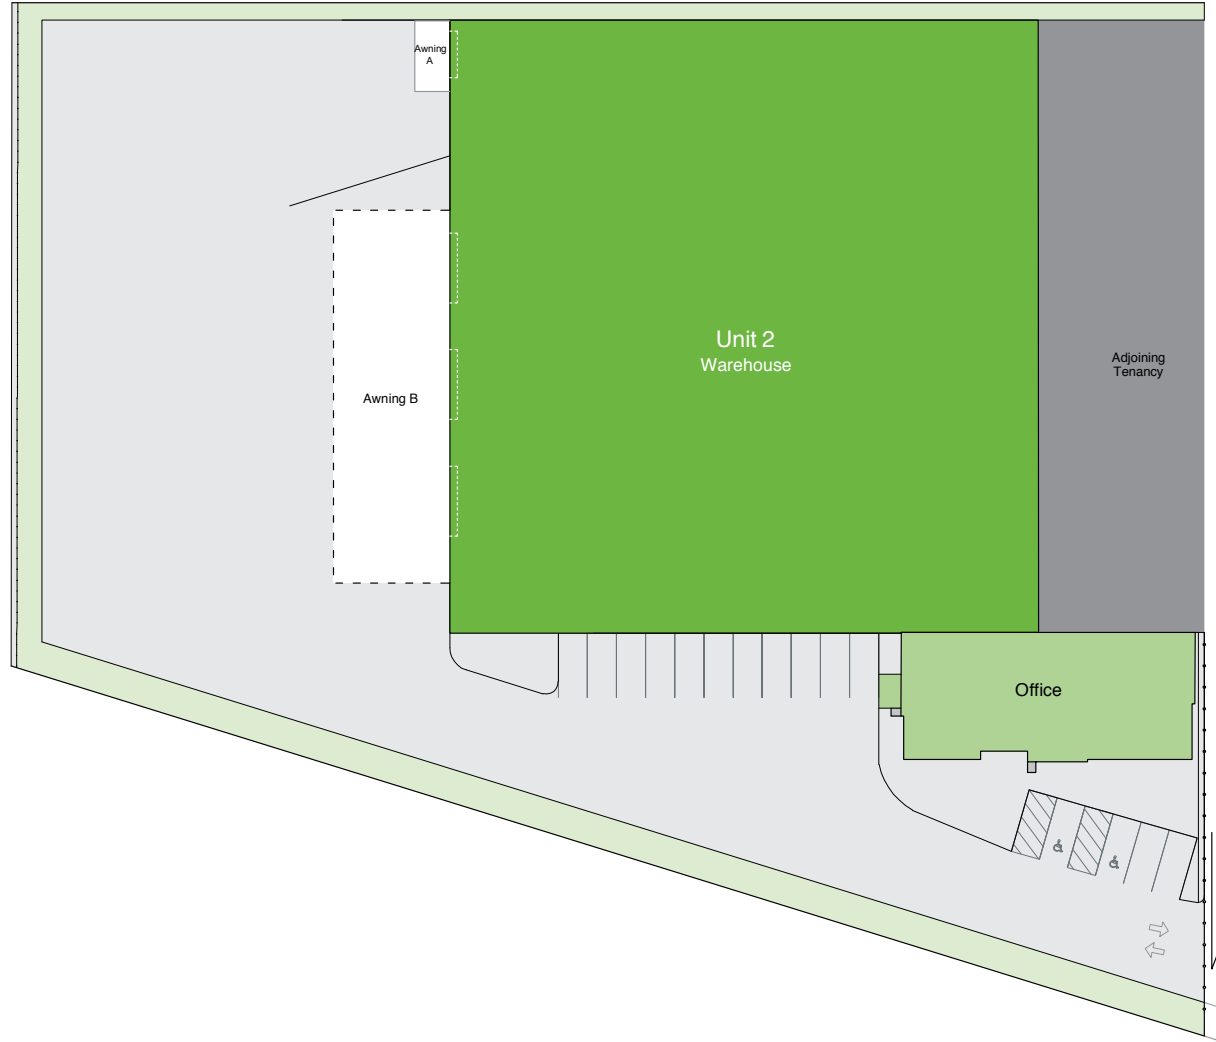

AREA SCHEDULE	SQM
Warehouse	2,933.4
Total area	2,933.4
Car park	13
Disabled car park	2

LOCATION PLAN
NOT TO SCALE