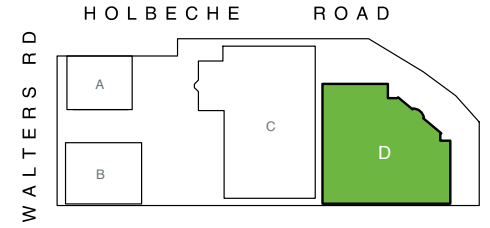

BUILDING D – OFFICE A PLAN

AREA SCHEDULE	SQM
Ground floor	
Office	928
Total area	928

LOCATION PLAN
NOT TO SCALE

 FOR LEASE

Ground Floor