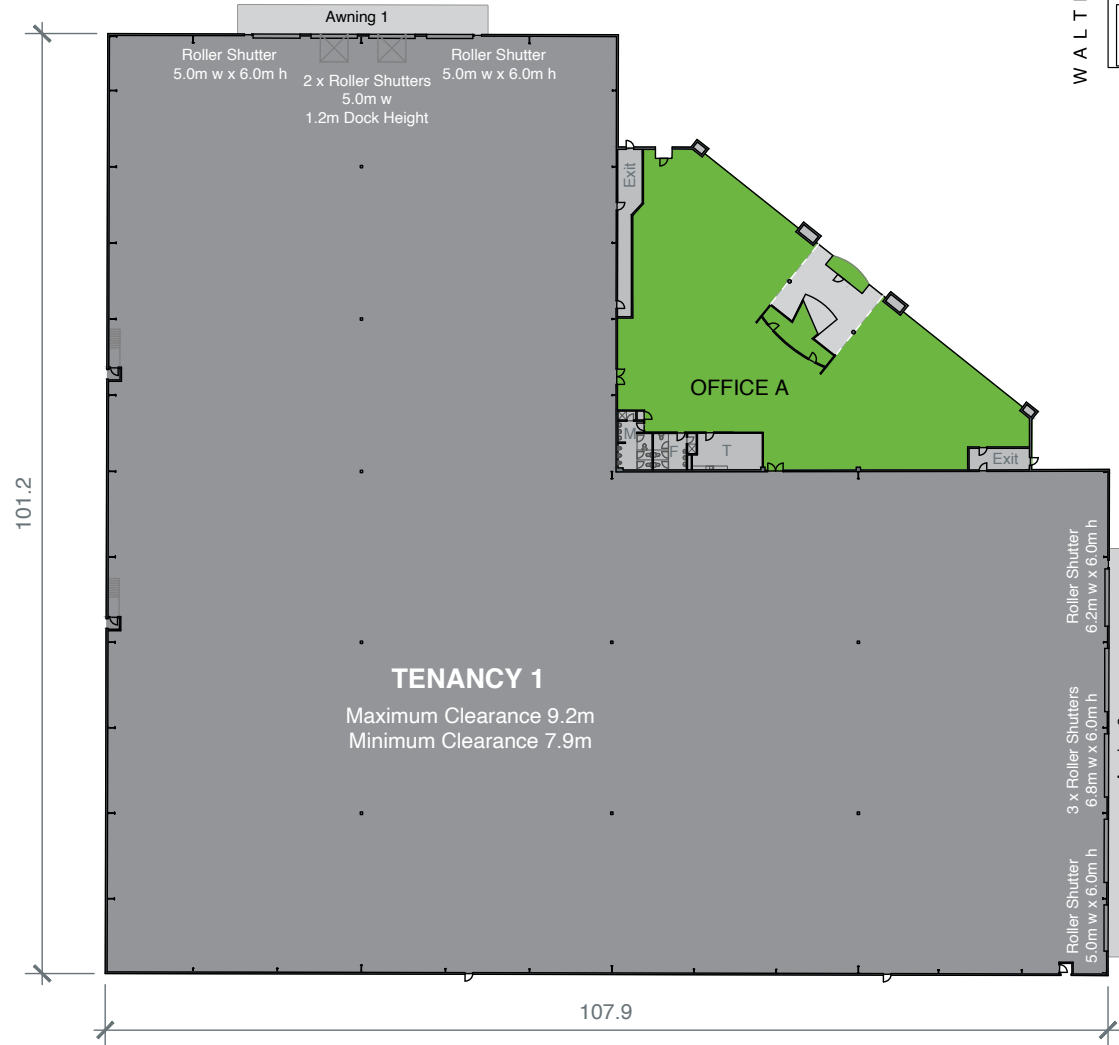

BUILDING D – OFFICE A PLAN

AREA SCHEDULE	SQM
Ground floor	
Office	928
Total area	928

LOCATION PLAN
NOT TO SCALE

 FOR LEASE

Ground Floor