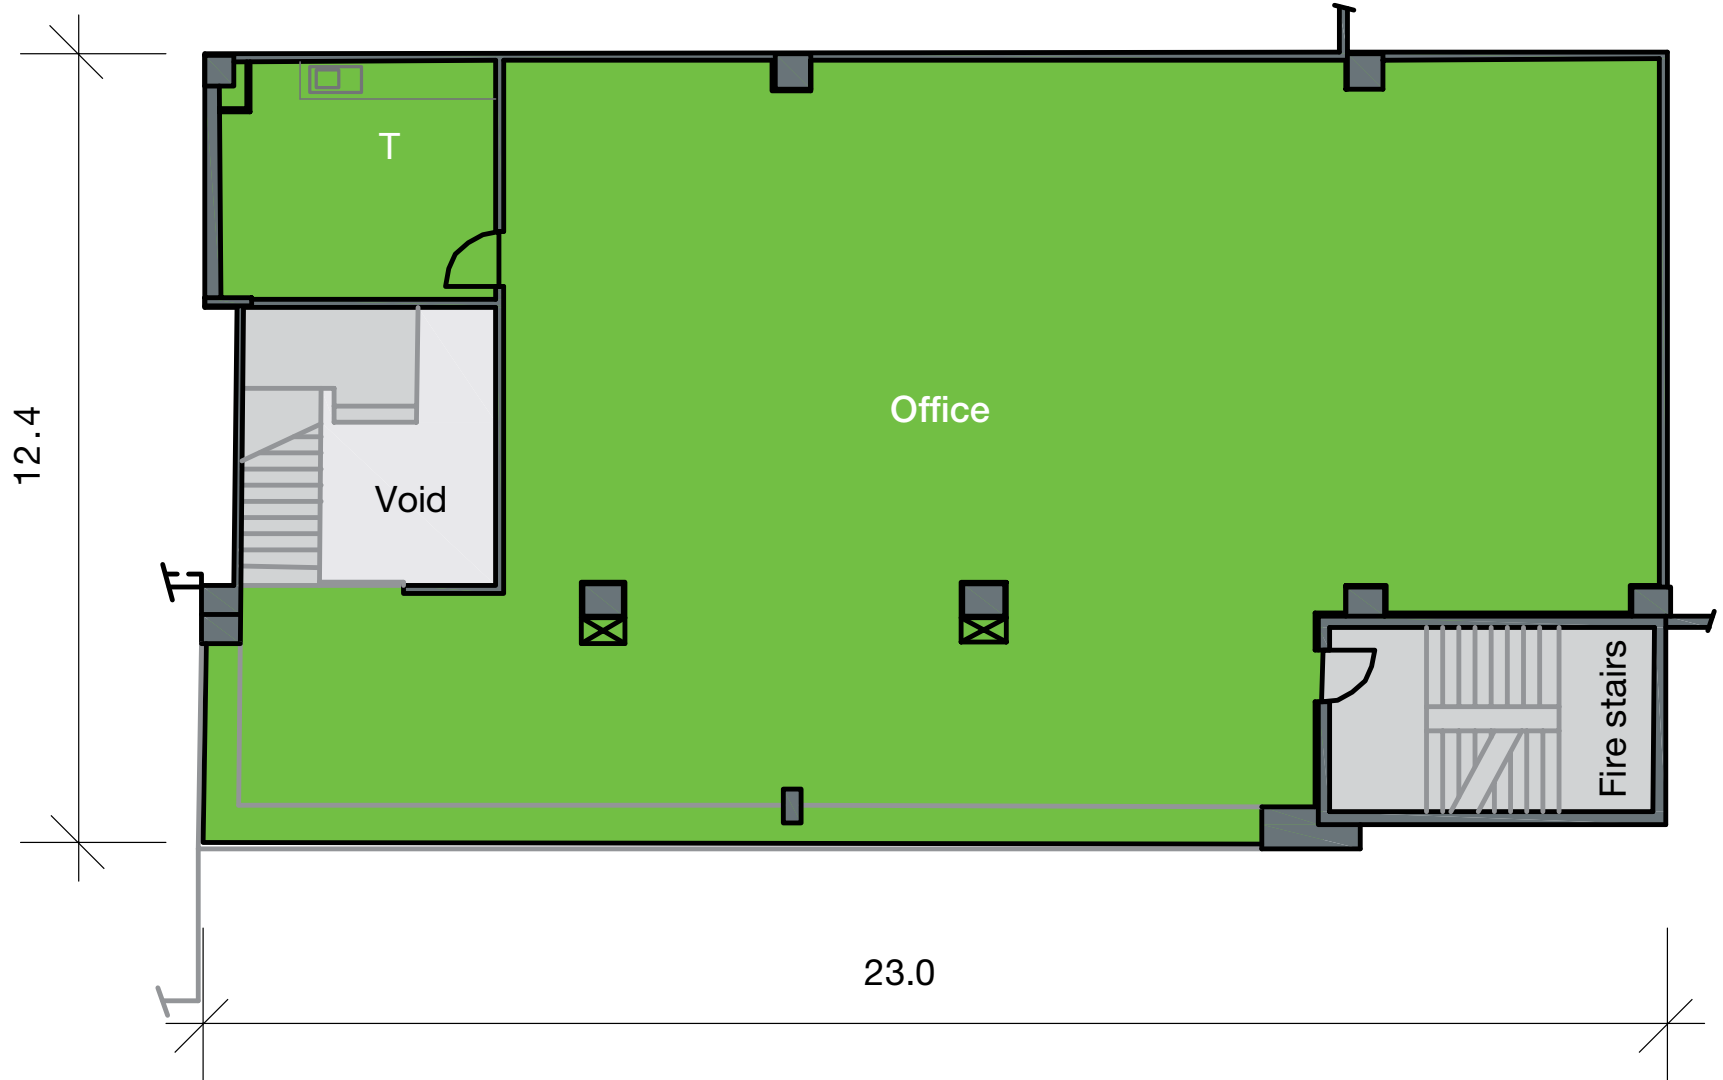

BUILDING E1 PLAN

AREA SCHEDULE	SQM
Office	765
Total area	765

Mezzanine

■ FOR LEASE