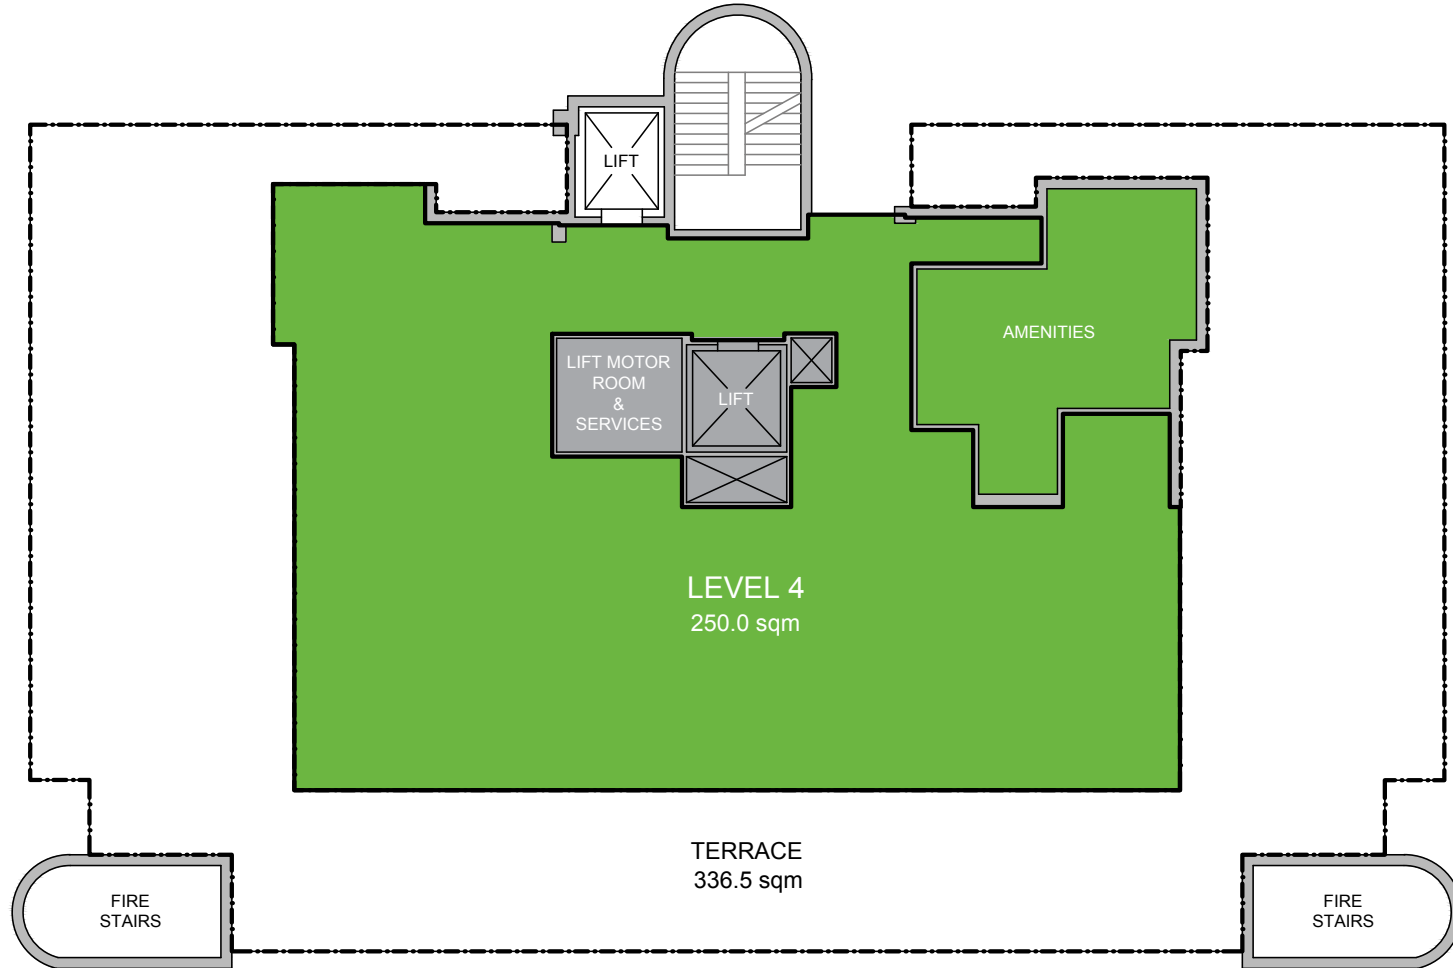

184 BOURKE ROAD – LEVEL 4

AREA SCHEDULE	SQM
Level 4	
Suite	250
Total area	250

■ For lease