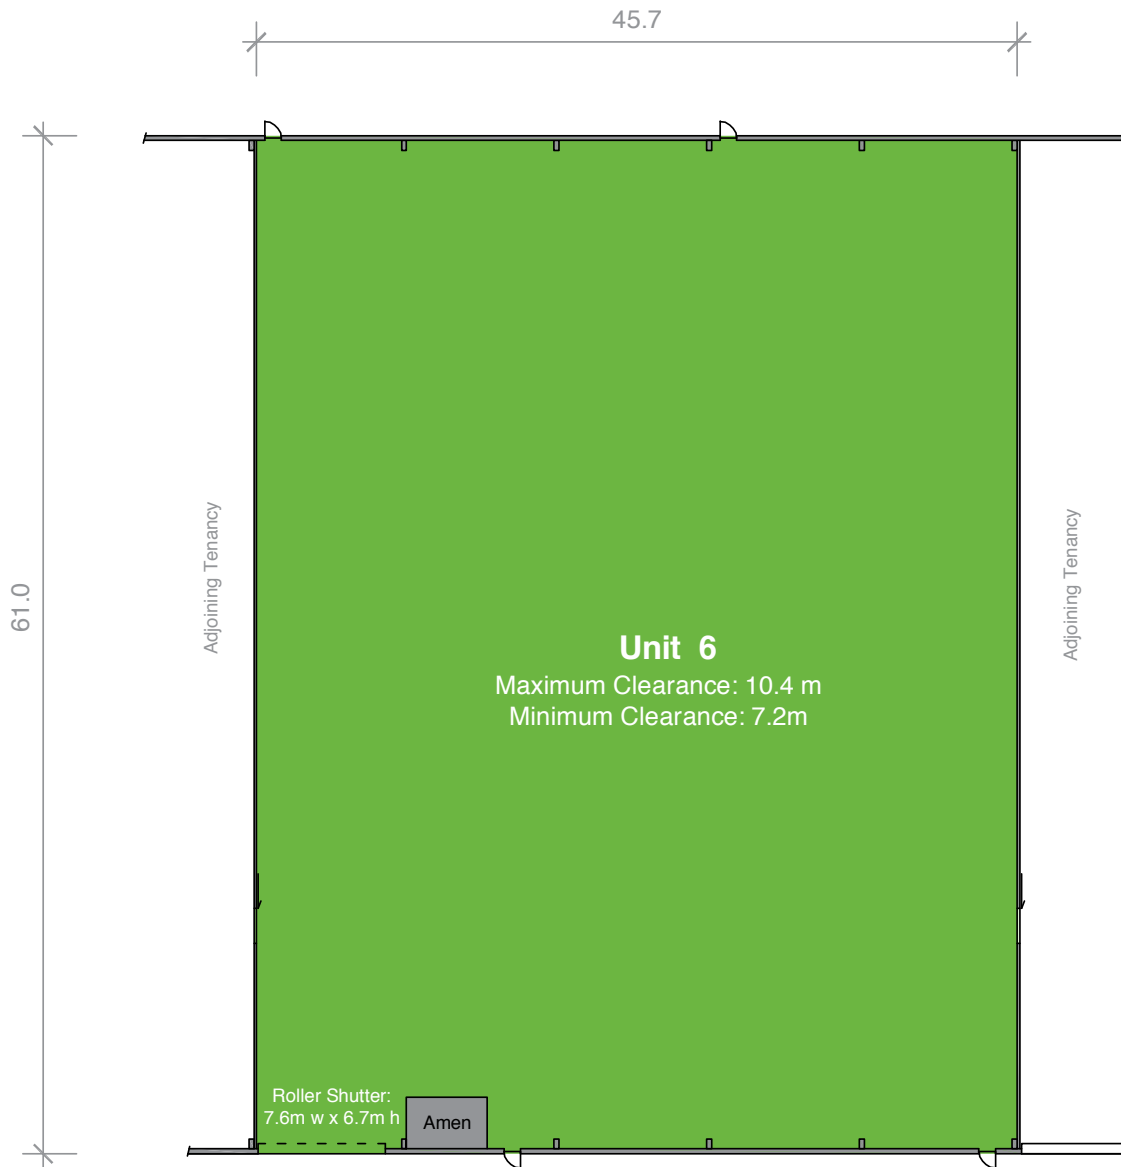

UNIT 6

AREA SCHEDULE	SQM
Ground floor	
Warehouse	2,786
Total area	2,786

■ FOR LEASE