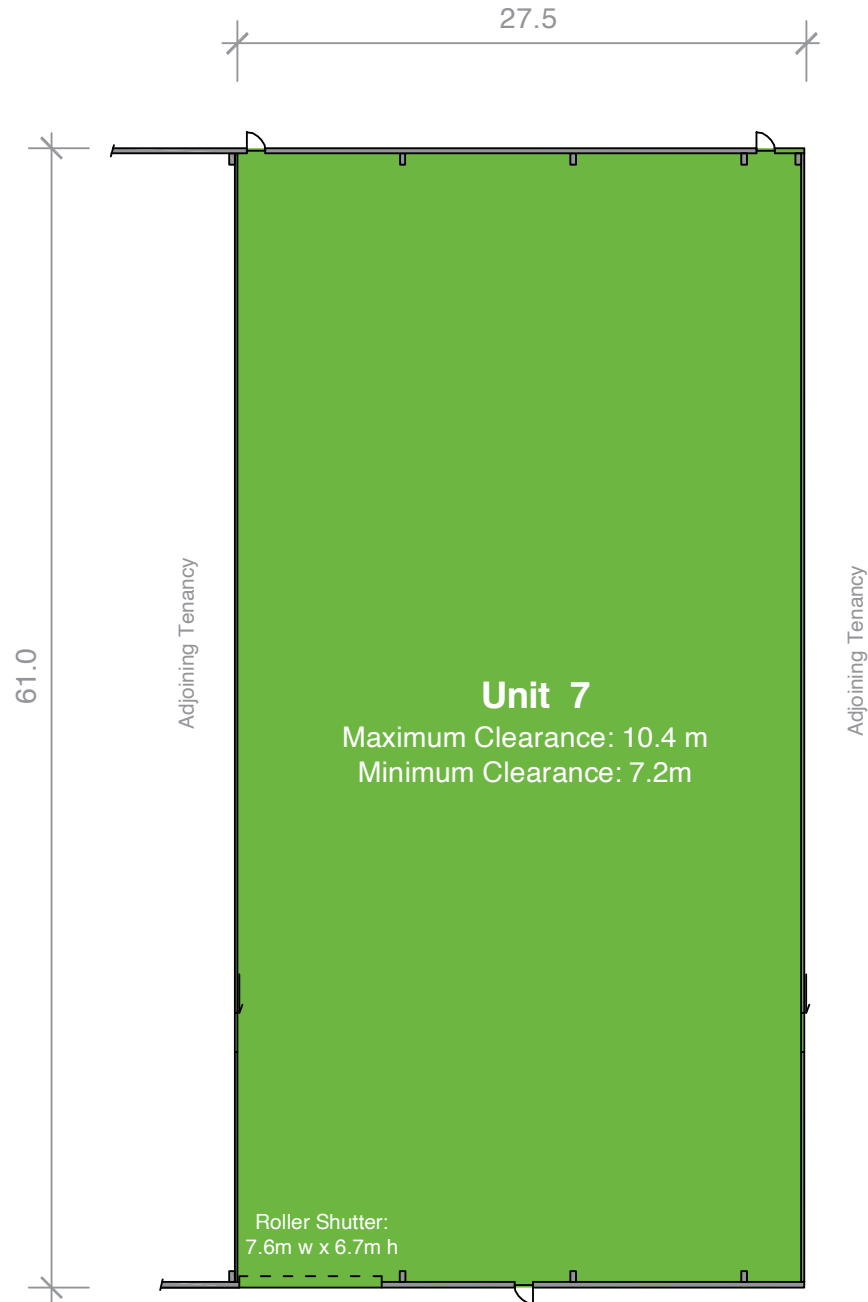

# UNIT 7

AREA SCHEDULE	SQM
Ground floor	
Warehouse	1,669.3
<b>Total area</b>	<b>1,669.3</b>

 FOR LEASE