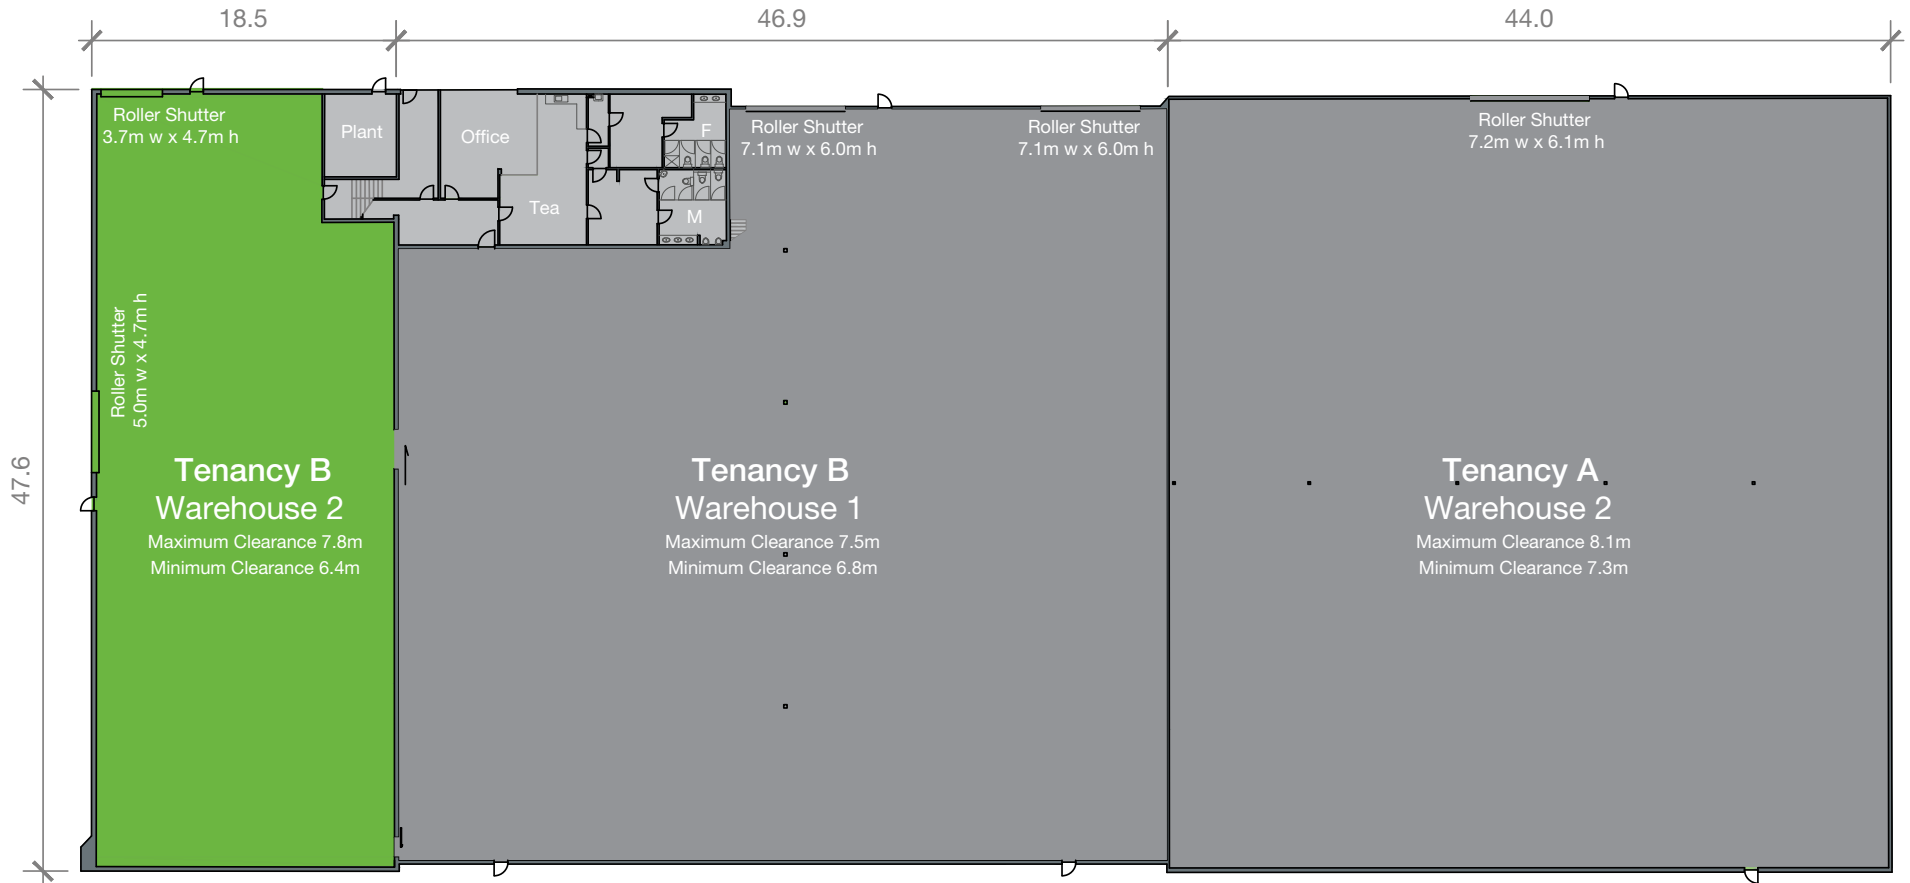

TENANCY B WAREHOUSE PLAN

AREA SCHEDULE	SQM
Tenancy B	
Warehouse 2	848.5
Total area	848.5

Ground Floor

■ FOR LEASE