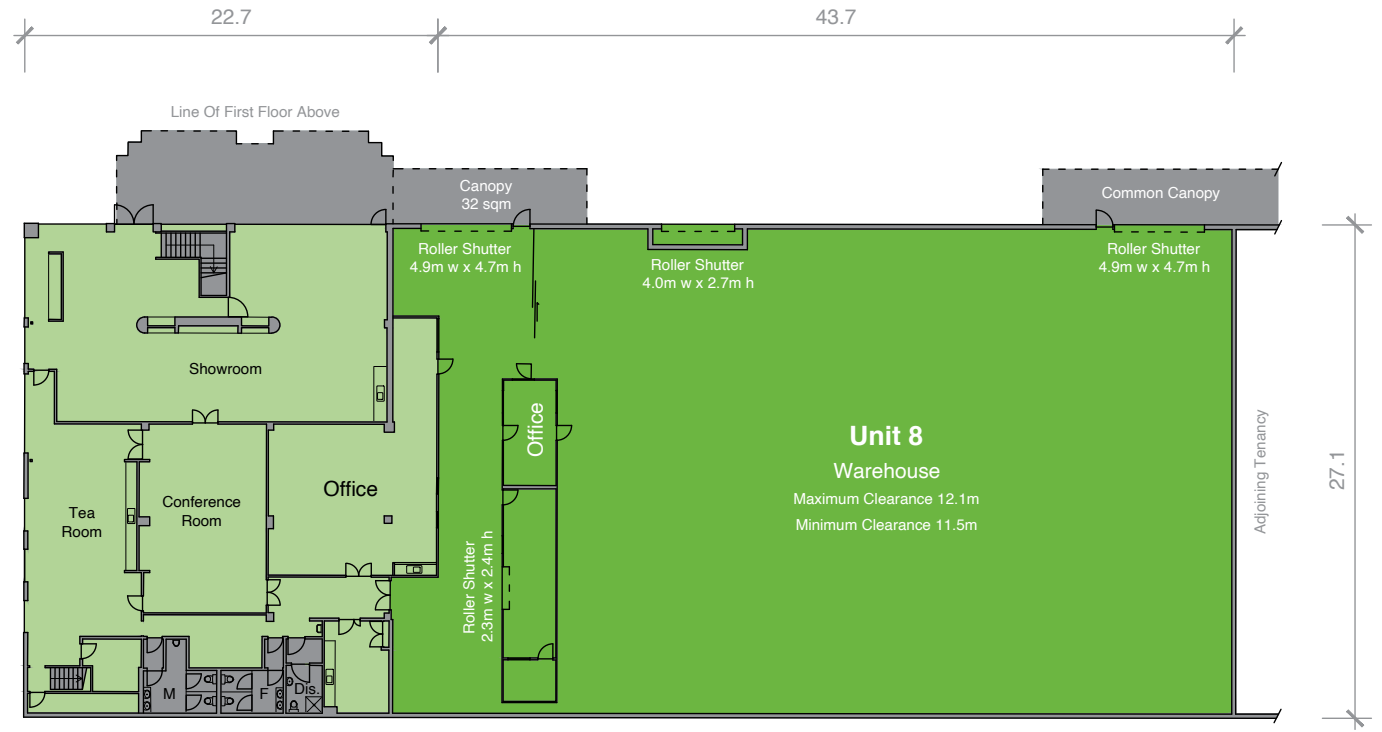

UNIT 8 PLAN

AREA SCHEDULE	SQM
Warehouse	1,218.1
Ground floor office	580.2
First floor office	615.7
Total	2,414.0

First Floor

Ground Floor

■ FOR LEASE