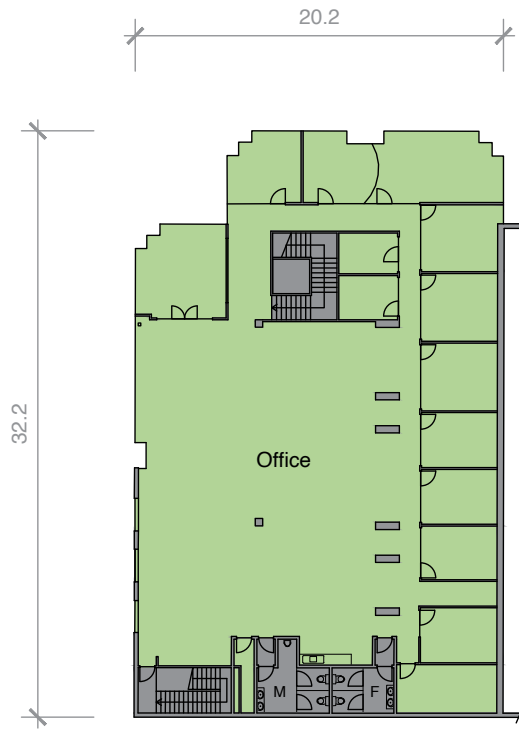

UNIT 8 PLAN

AREA SCHEDULE	SQM
Warehouse	1,218.1
Ground floor office	580.2
First floor office	615.7
Total	2,414.0

First Floor

Ground Floor

■ FOR LEASE