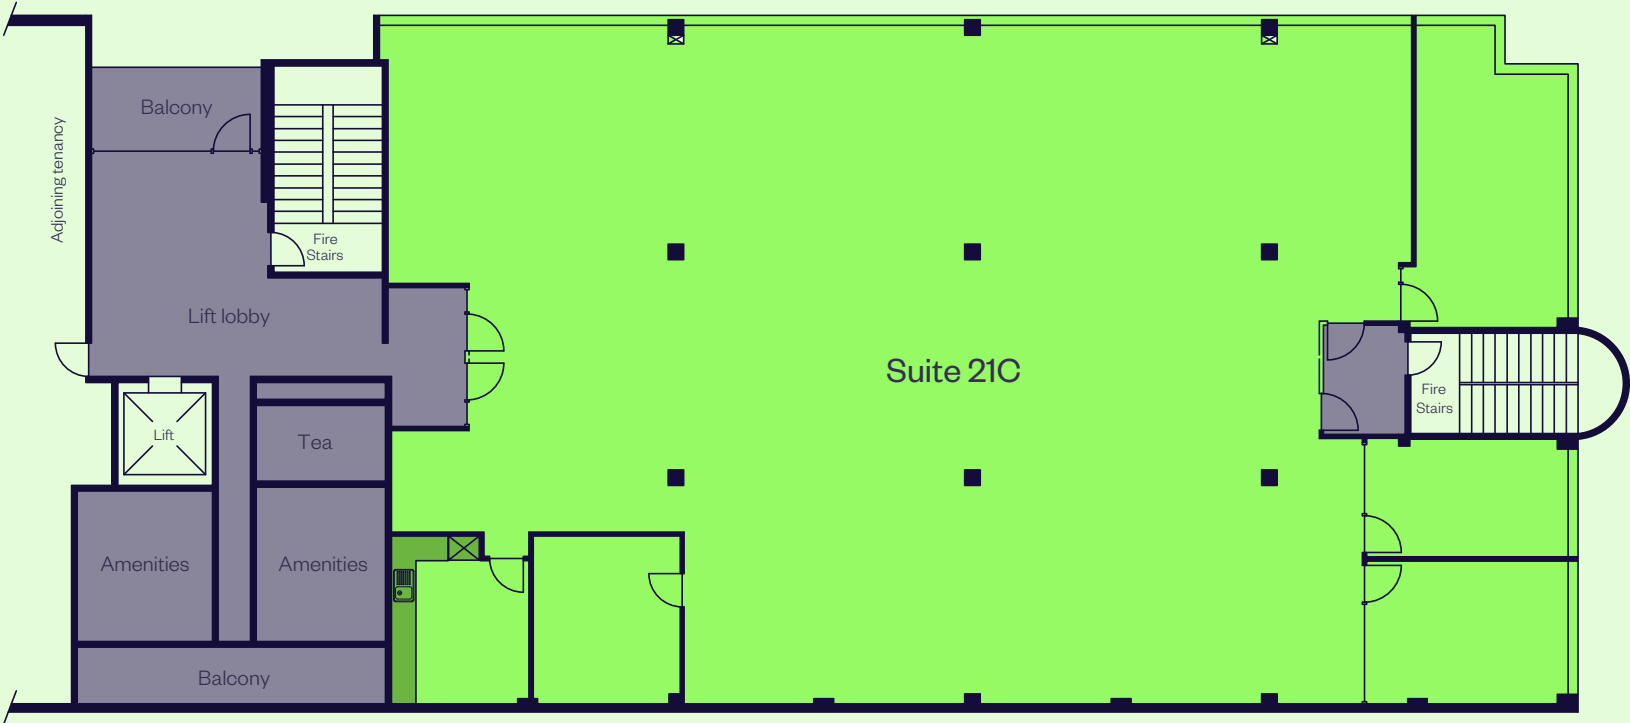

UNIT 21C PLAN

AREA SCHEDULE	SQM
First floor	
Suite 21C	959.0
Total building area	959.0

Location plan

■ FOR LEASE