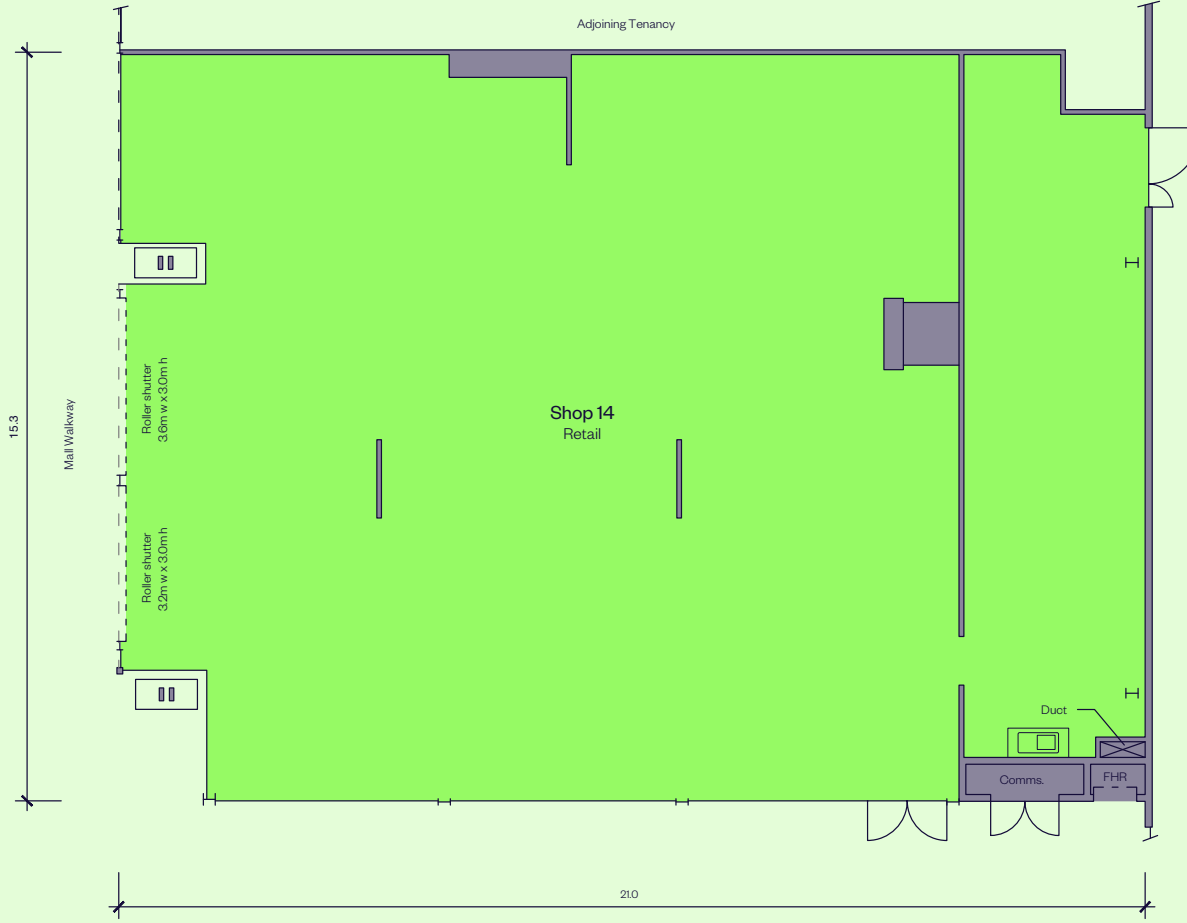

SHOP 14 PLAN

AREA SCHEDULE	SQM
Level 1	
Shop 14	309.4
Total area	309.4

LOCATION PLAN