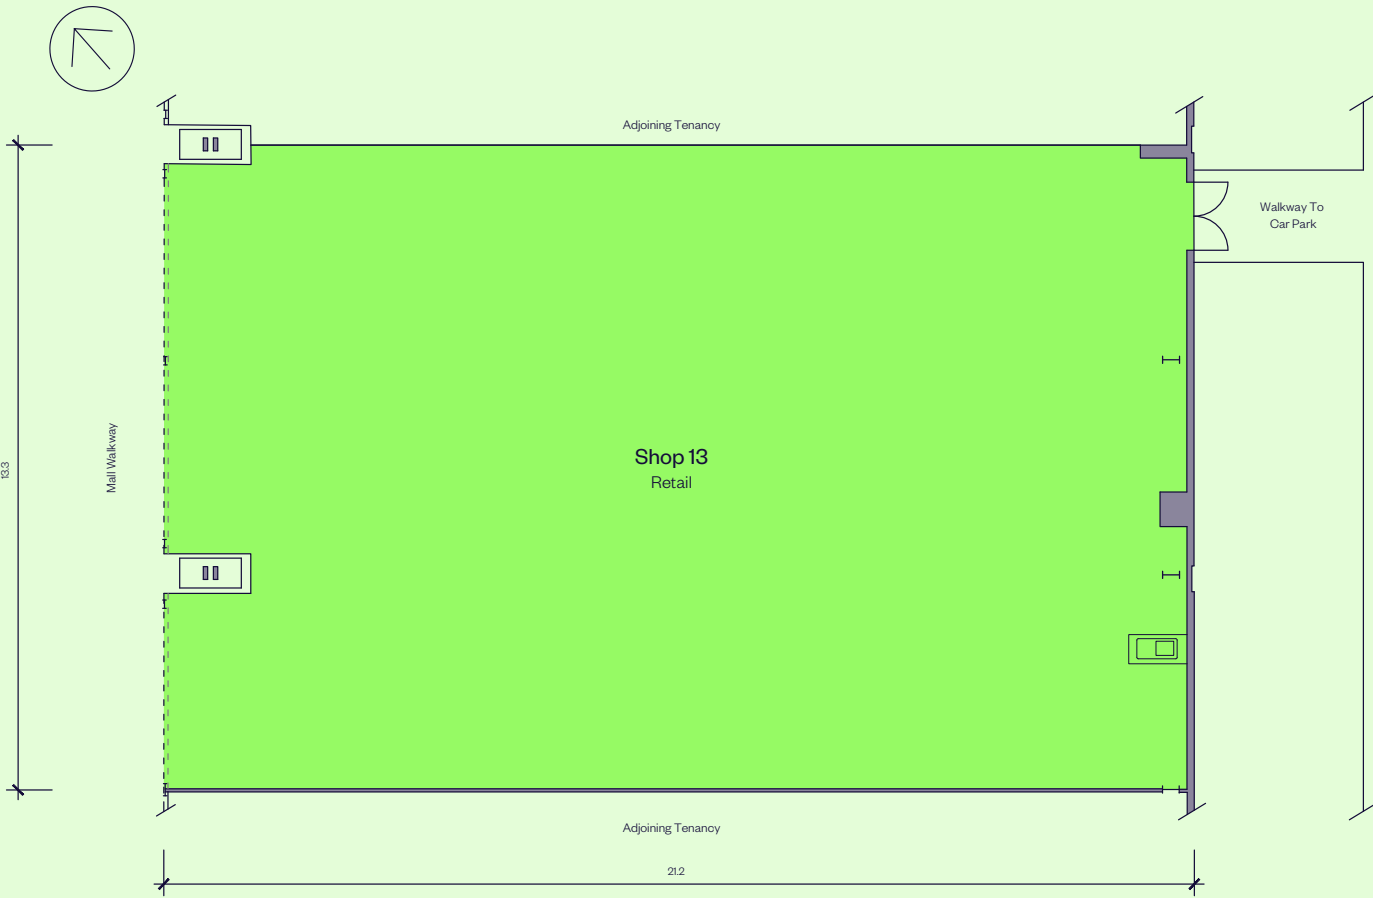

SHOP 13 PLAN

AREA SCHEDULE	SQM
Level 1	
Shop 13	279.1
Total area	279.1

LOCATION PLAN