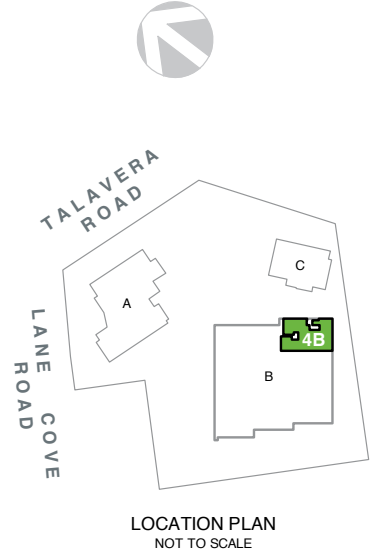

BUILDING B, UNIT 4B PLAN

AREA SCHEDULE	SQM
Office	838.0
Total area	838.0

■ FOR LEASE