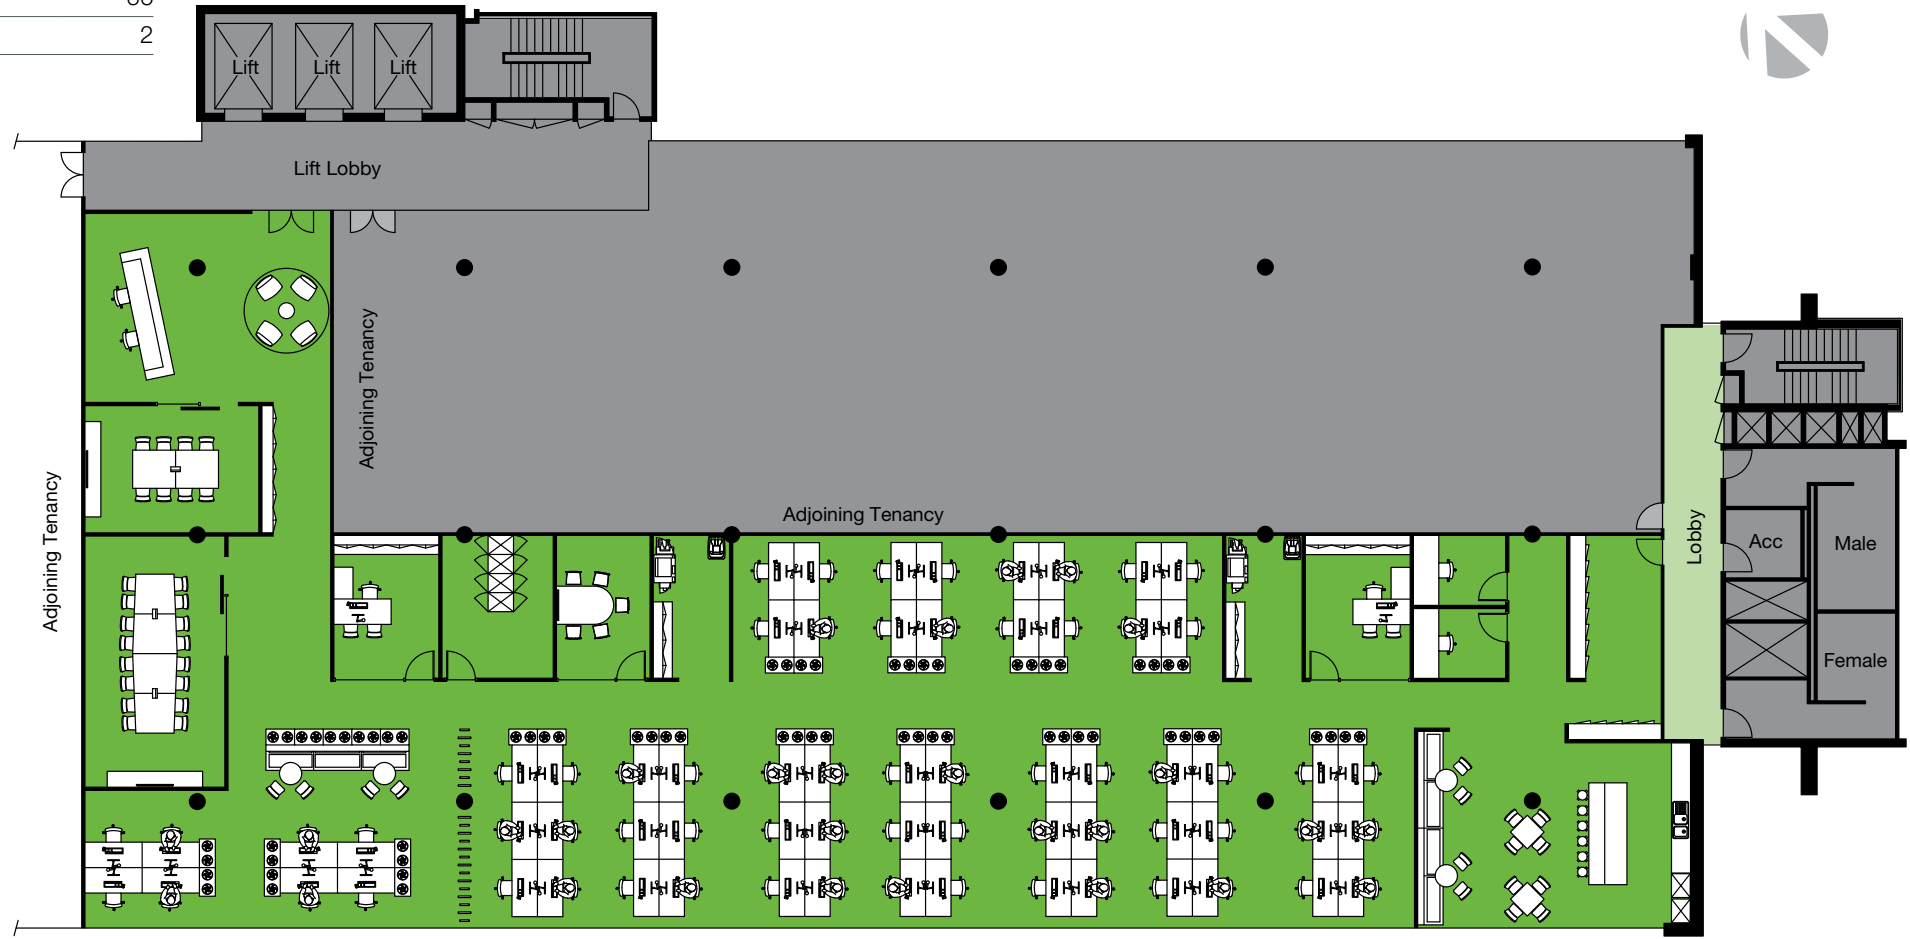

BUILDING C, SUITE 1.02 INDICATIVE PLAN

AREA SCHEDULE	SQM
Suite 1.02	
Office	700.5
Total area	700.5
Workstations	66
Offices	2

■ FOR LEASE