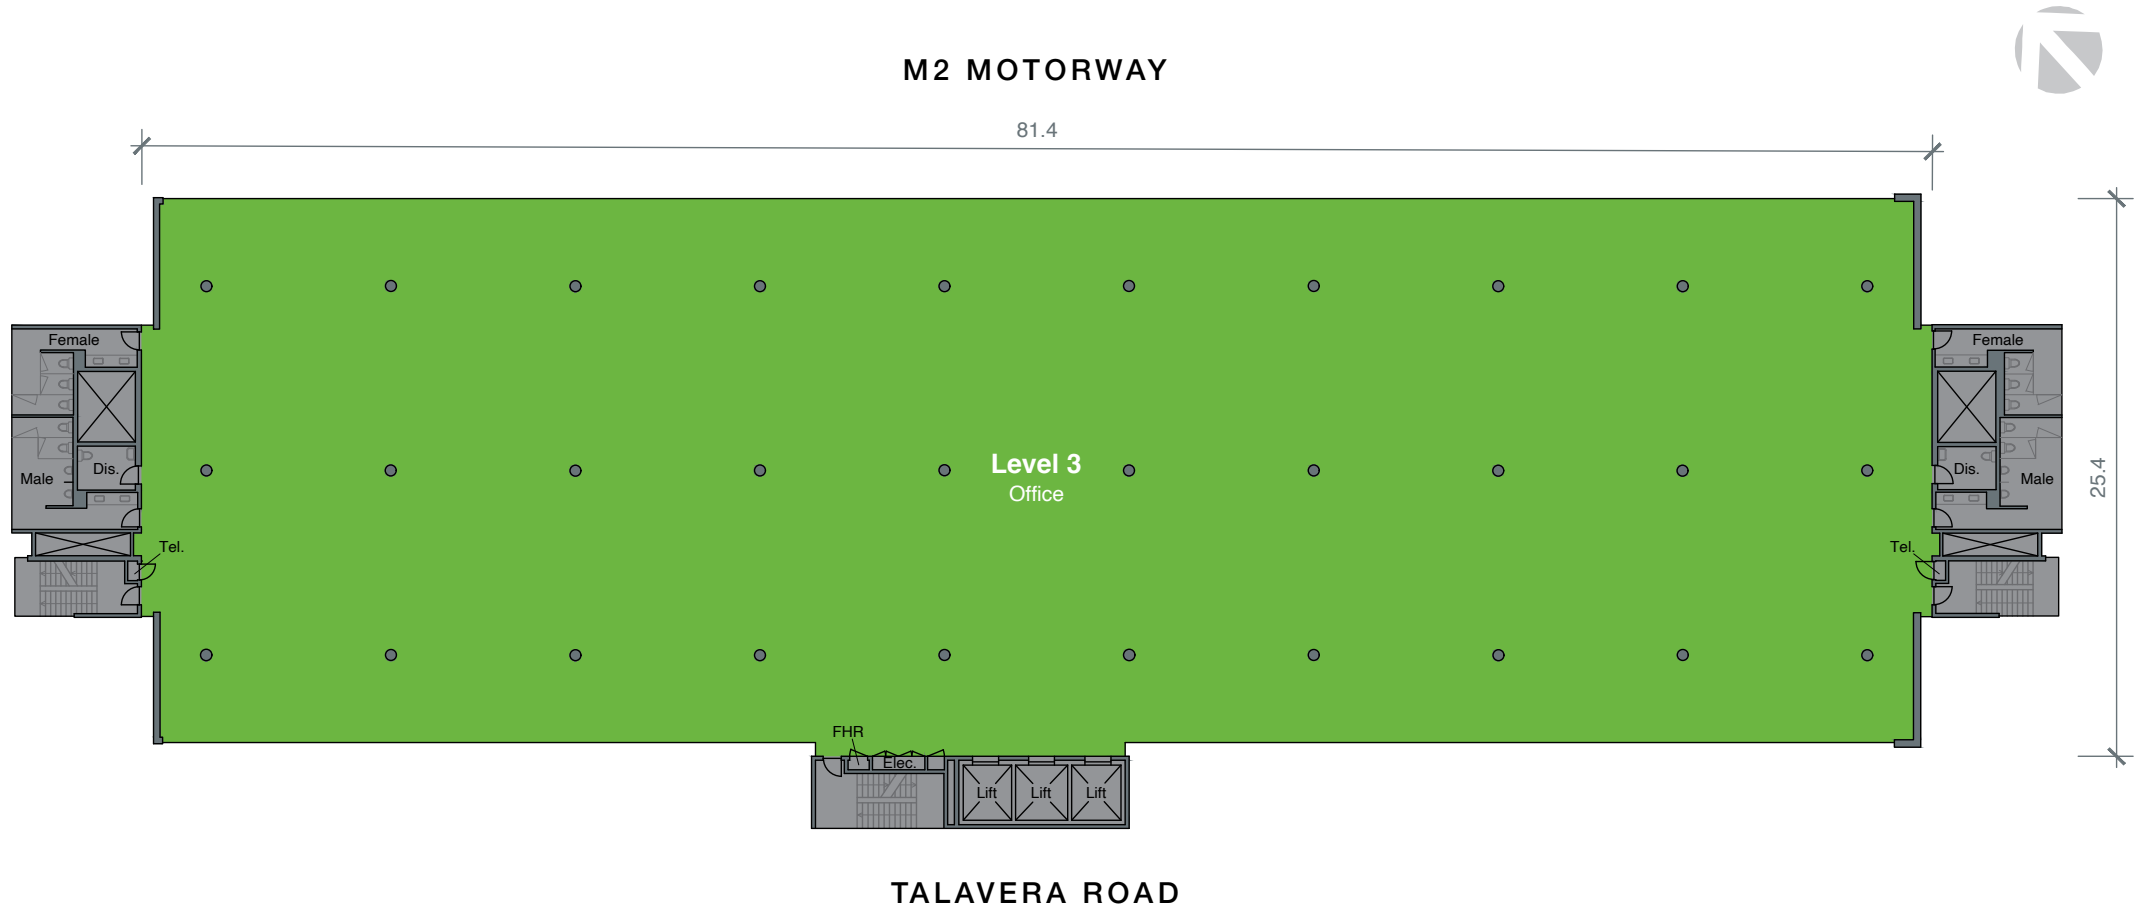

BUILDING D, LEVEL 3 PLAN

AREA SCHEDULE	SQM
Office	2,005.2
Total area	2,005.2

■ FOR LEASE