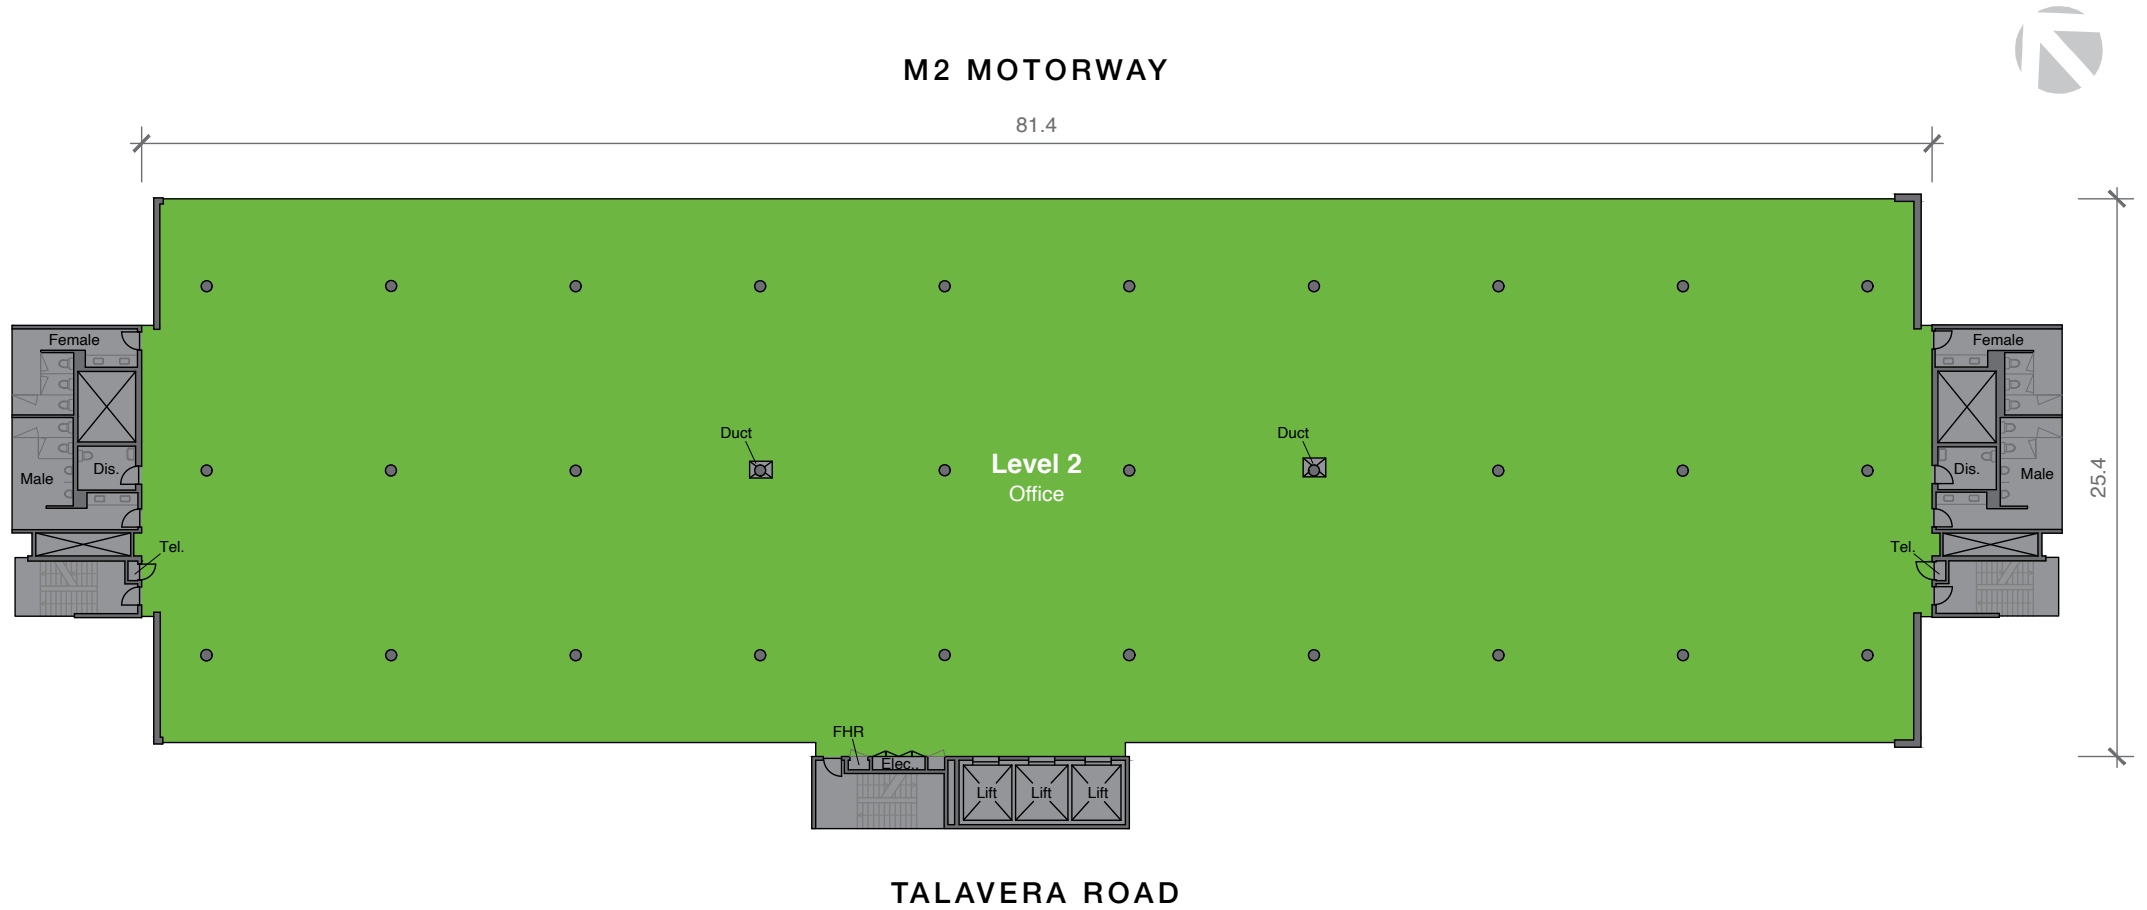

# BUILDING D, LEVEL 2 PLAN

AREA SCHEDULE	SQM
Office	2,003.5
<b>Total area</b>	<b>2,003.5</b>

■ FOR LEASE