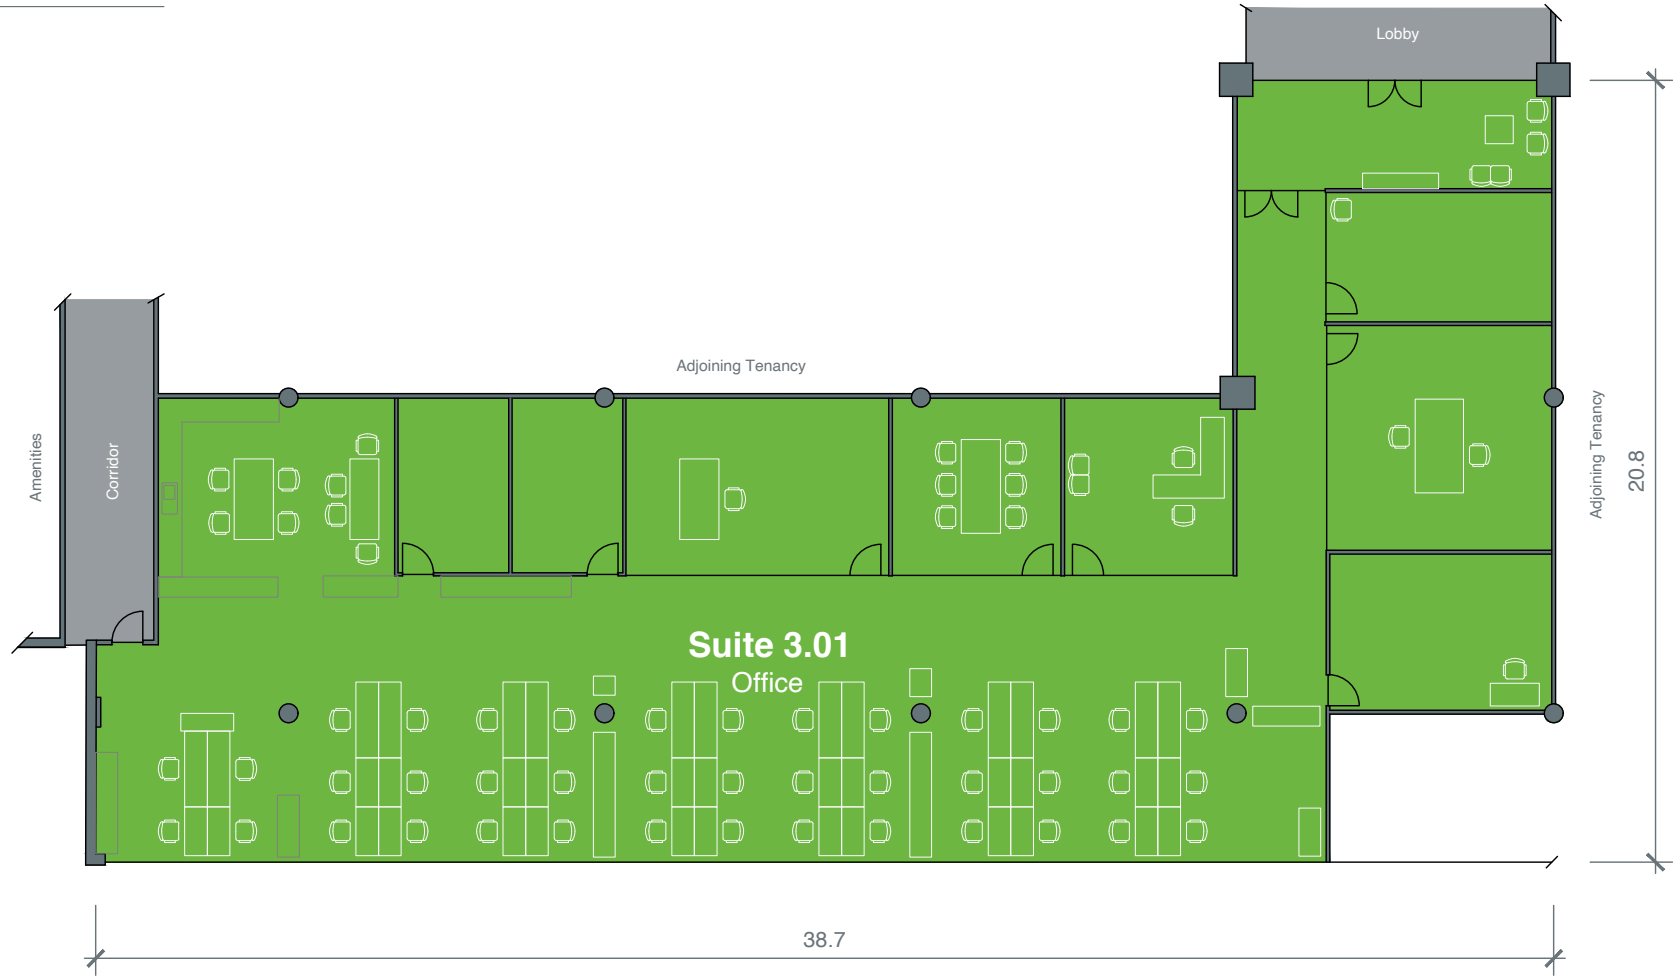

BUILDING C, SUITE 3.01 PLAN

AREA SCHEDULE	SQM
Suite 3.01	
Office	516.2
Total area	516.2

■ FOR LEASE