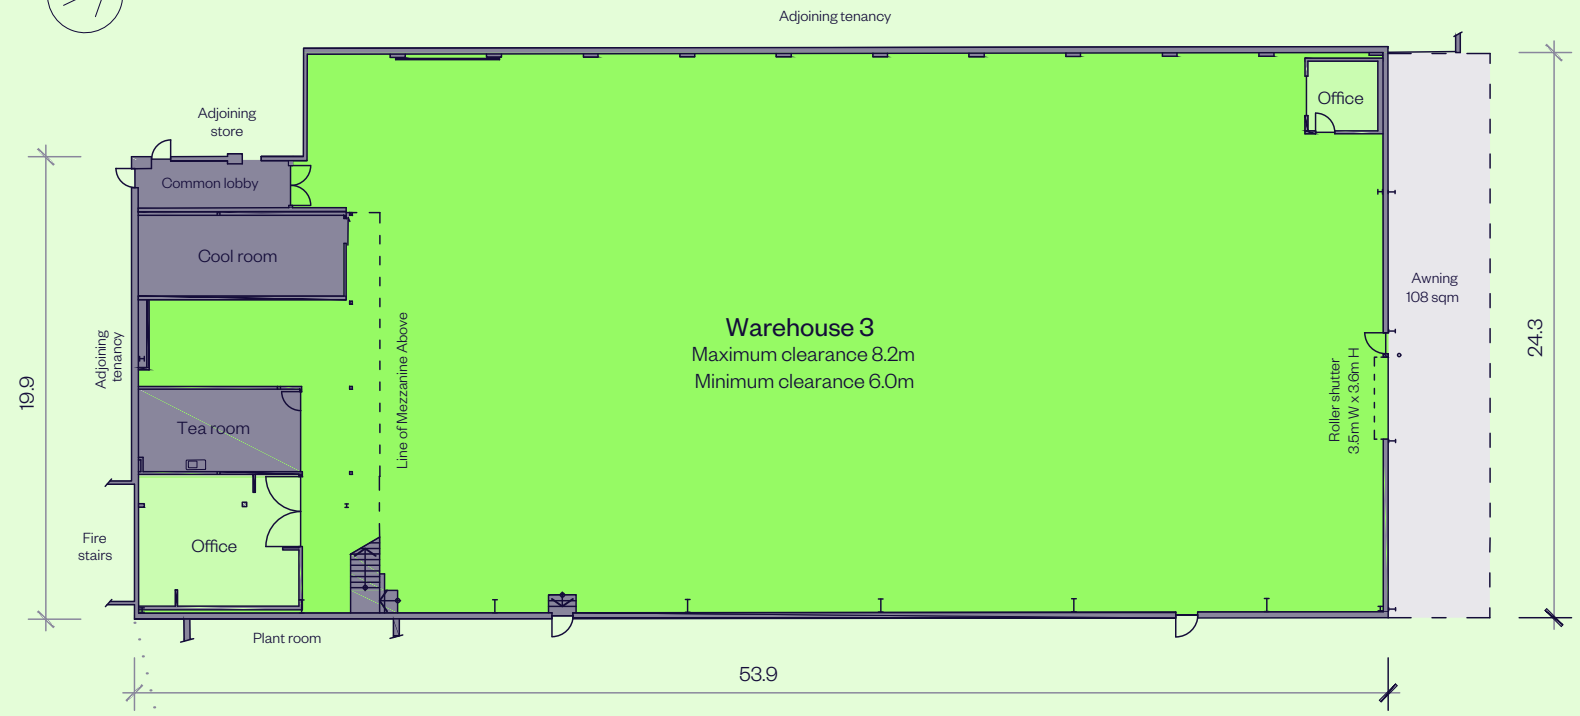

# WAREHOUSE 3 PLAN

AREA SCHEDULE	SQM
Warehouse	1,263.8
<b>Total building area</b>	<b>1,263.8</b>

Location plan  
Not to Scale