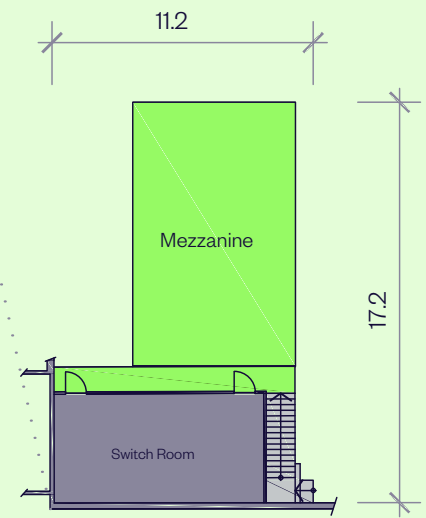

# WAREHOUSE 3 PLAN

AREA SCHEDULE	SQM
Warehouse	1,263.8
<b>Total building area</b>	<b>1,263.8</b>

Location plan  
Not to Scale