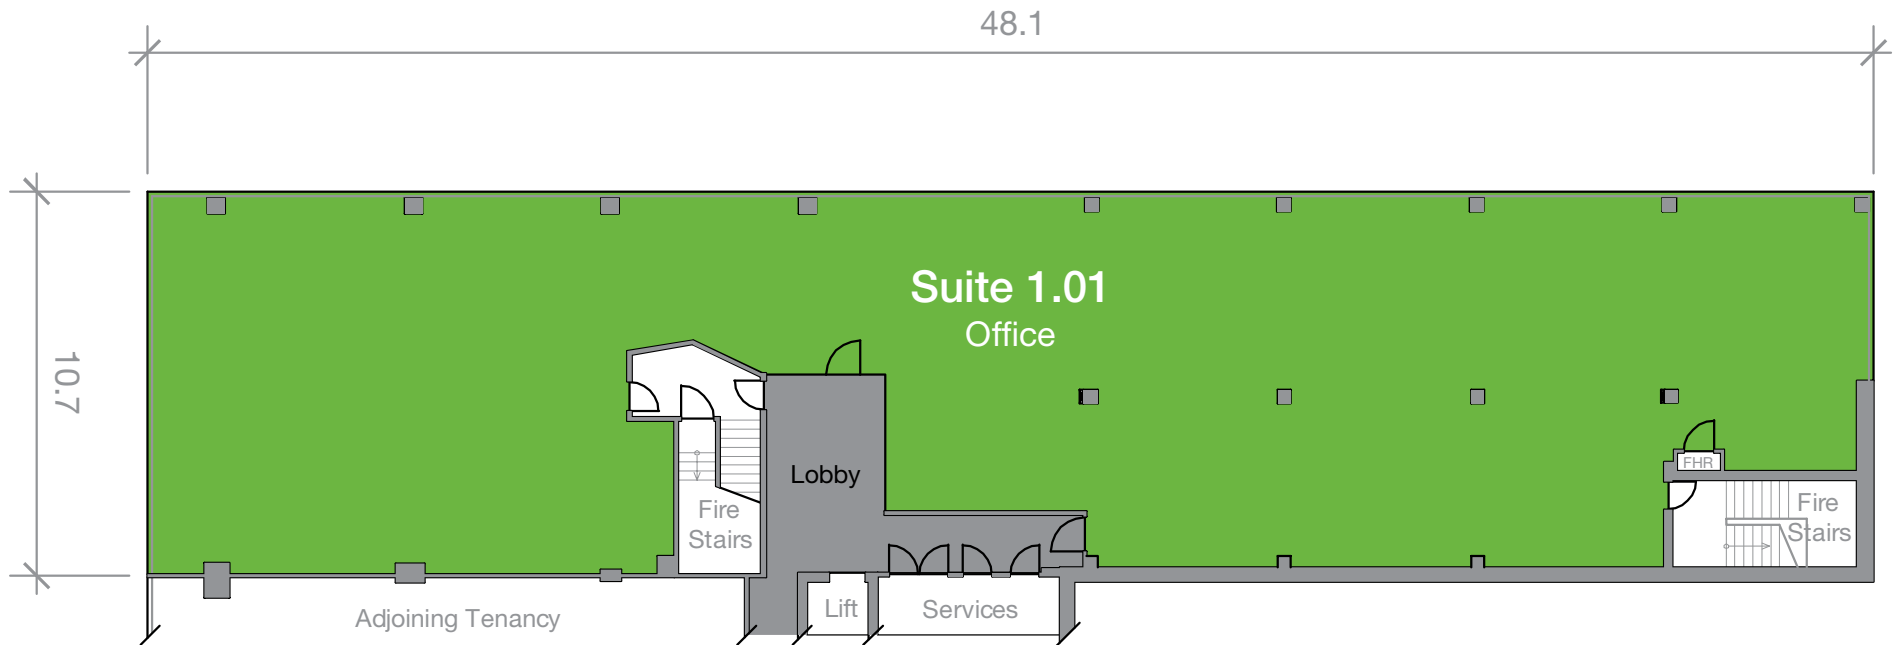

SUITE 1.01 PLAN

AREA SCHEDULE	SQM
Suite 1.01	263.0
Total	263.0

TALAVERA ROAD

LOCATION PLAN
NOT TO SCALE

■ FOR LEASE