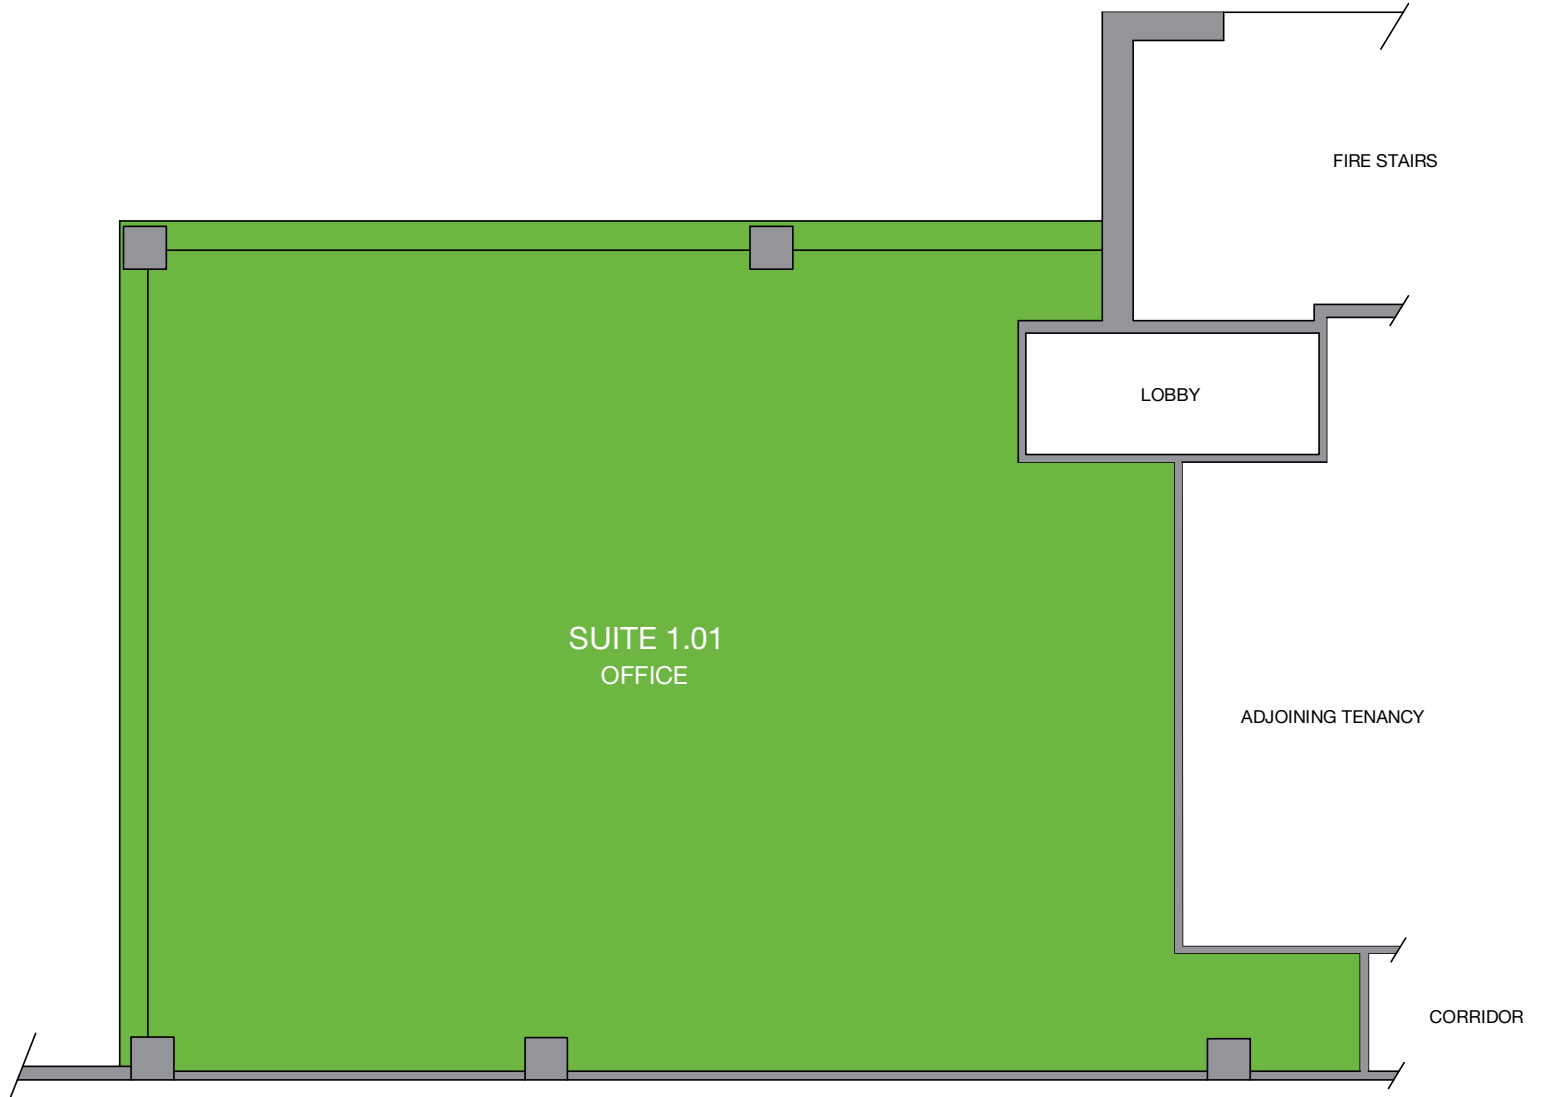

UNIT 6, SUITE 1.01 PLAN

AREA SCHEDULE	SQM
Unit 6	
Suite 1.01	123.7
Total area	123.7

RODBOROUGH ROAD

LOCATION PLAN
NOT TO SCALE

■ FOR LEASE