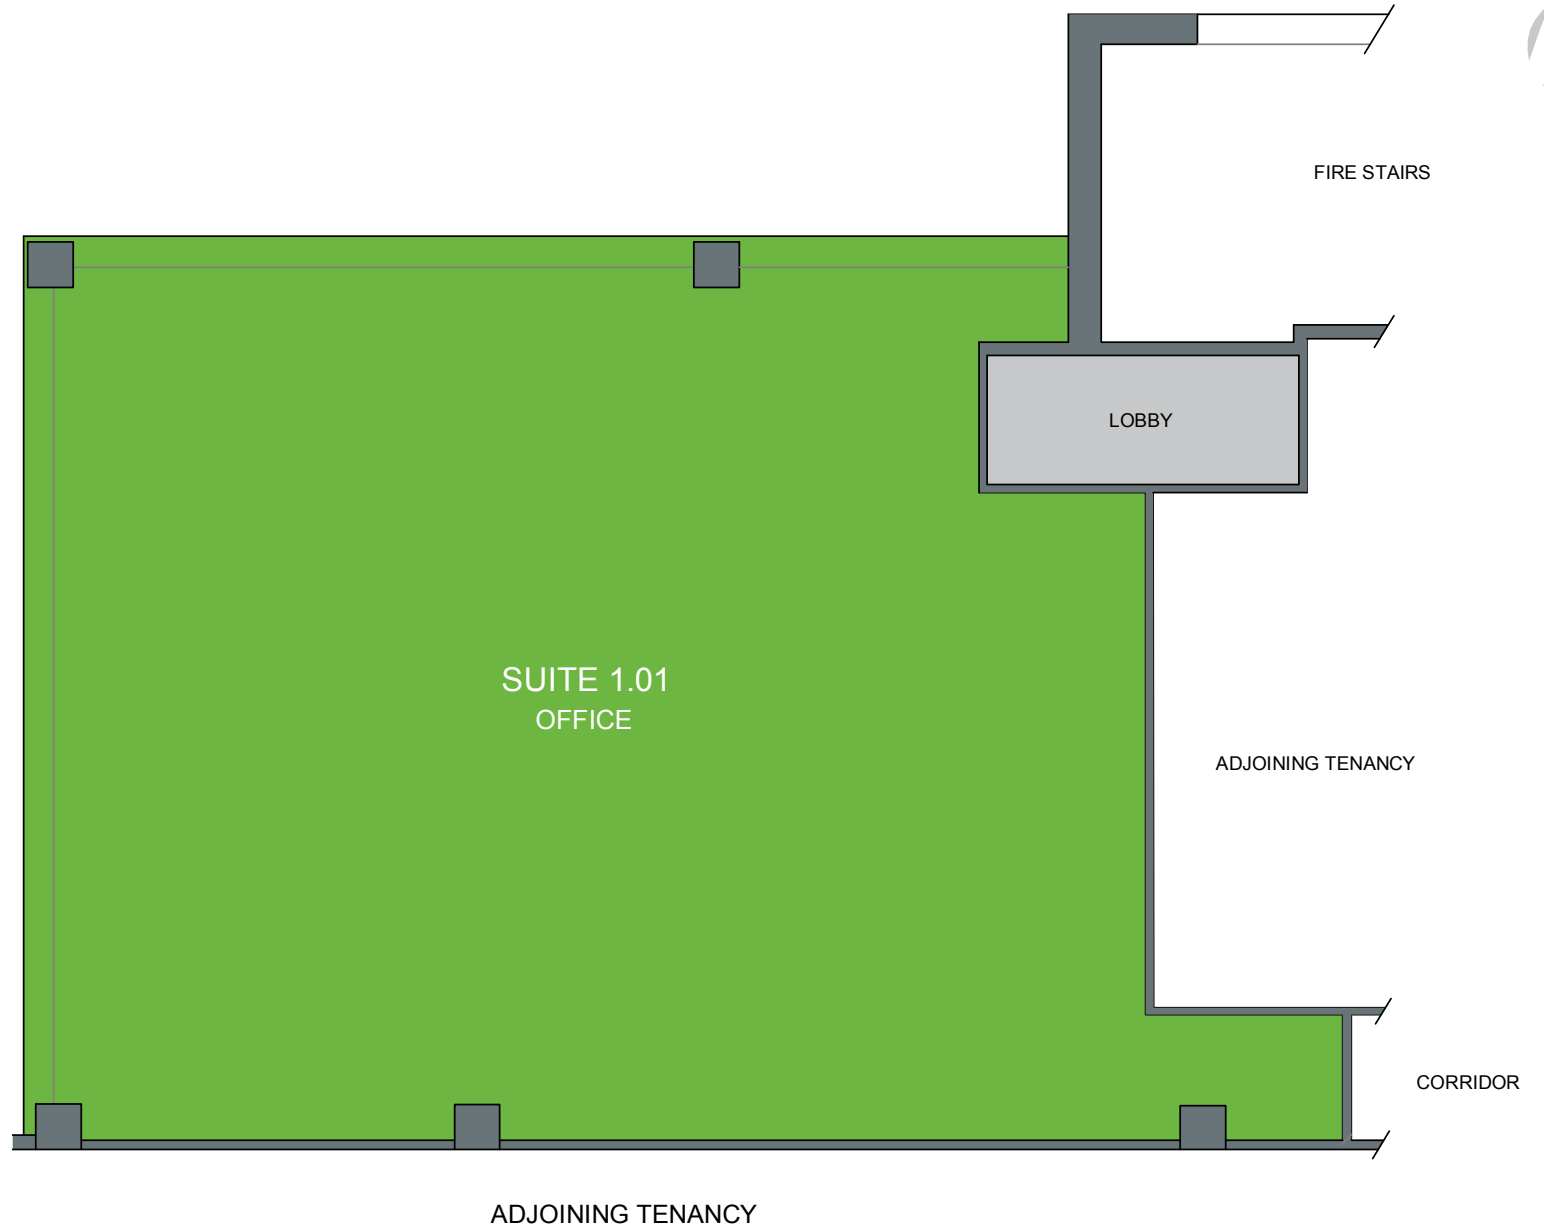

UNIT 6, SUITE 1.01 PLAN

AREA SCHEDULE	SQM
Office	121
Total area	121

 FOR LEASE