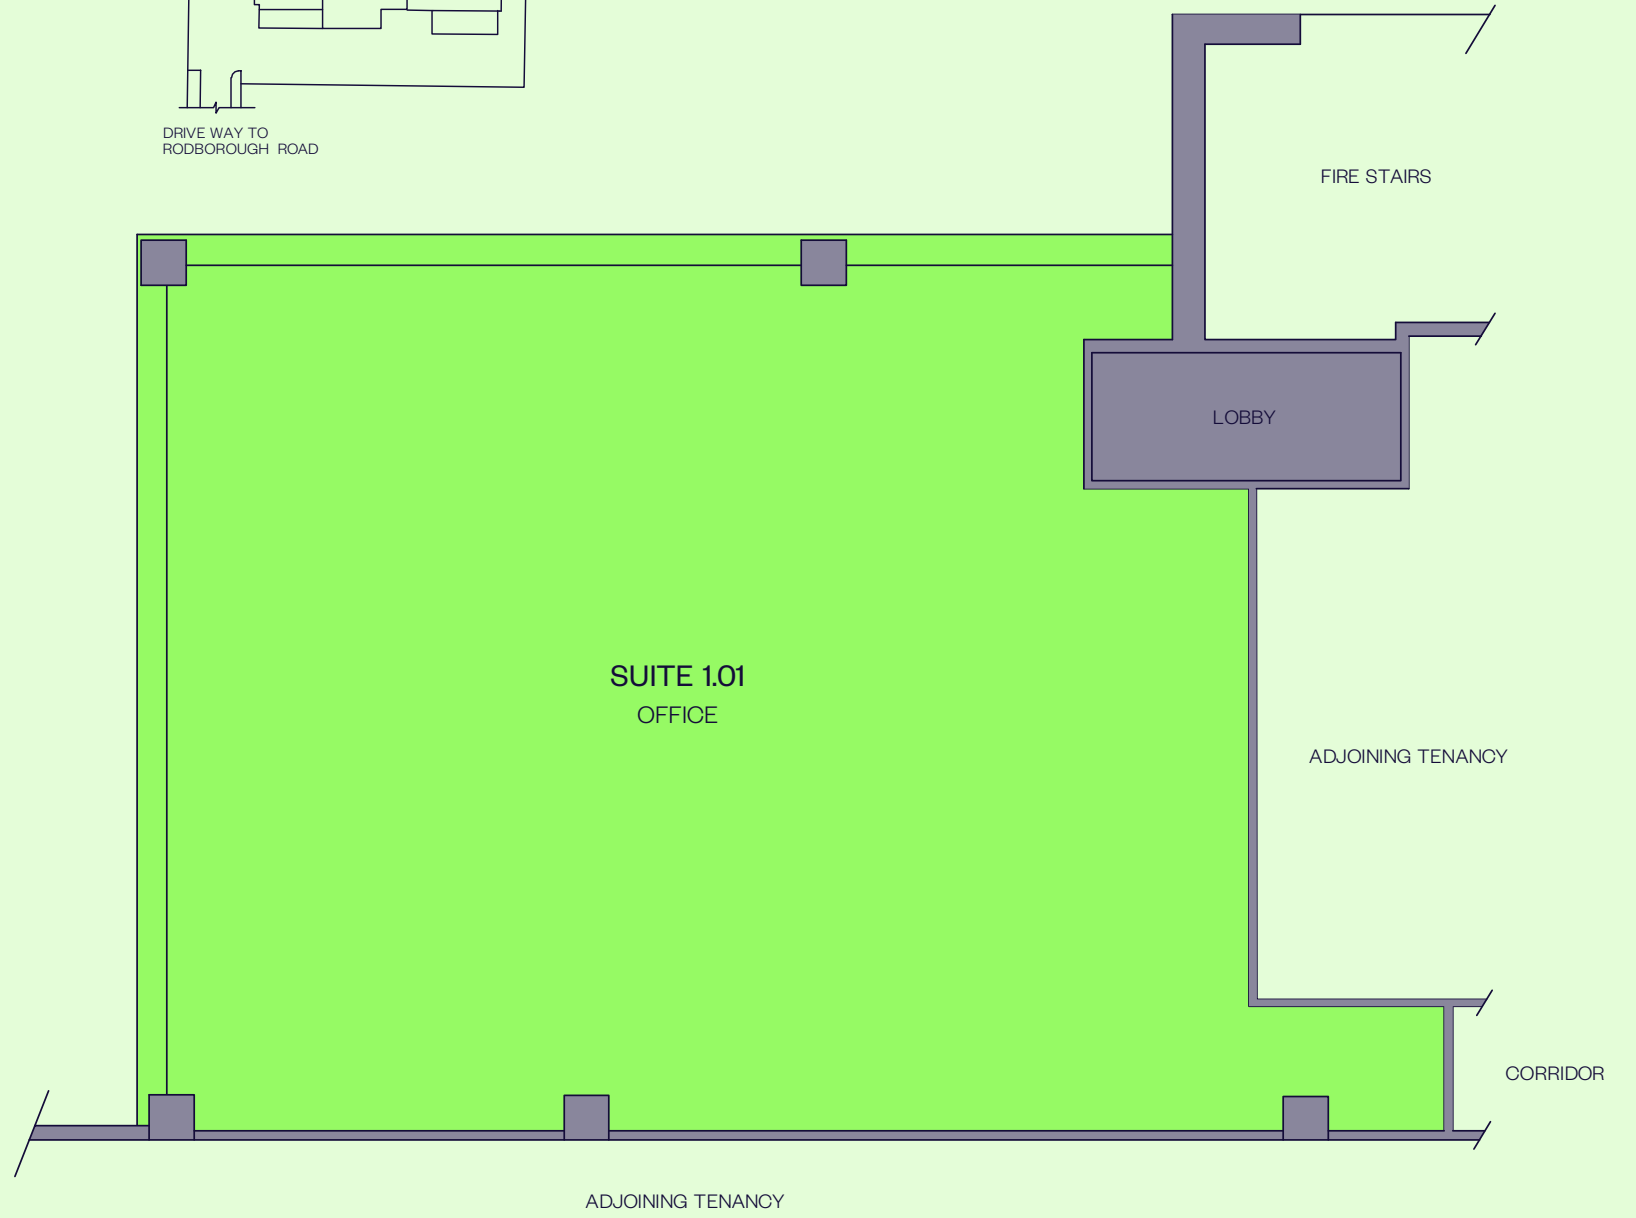

UNIT 6, SUITE 1.01 PLAN

AREA SCHEDULE	SQM
Office	123.7
Total area	123.7

■ FOR LEASE