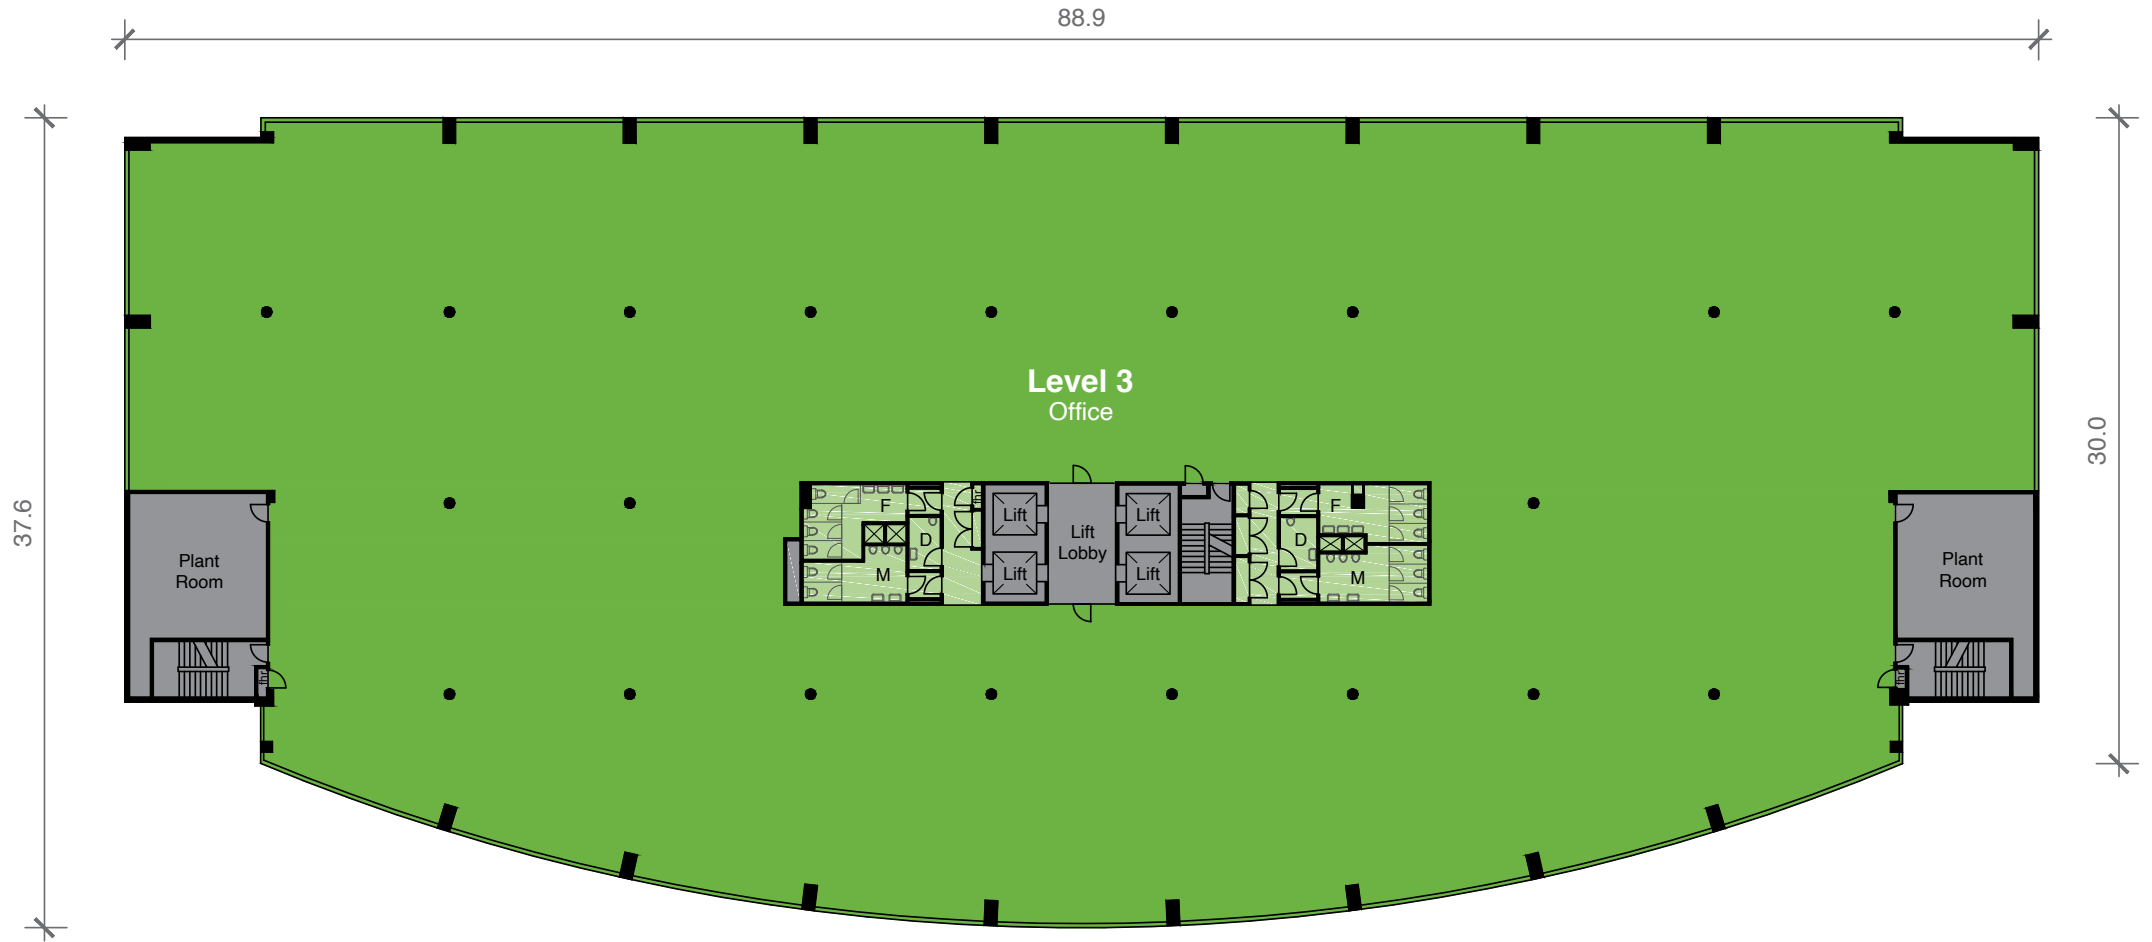

LEVEL 3, OFFICE PLAN

AREA SCHEDULE	SQM
Office	2,706.2

■ FOR LEASE

LEVEL 3, FITOUT PLAN