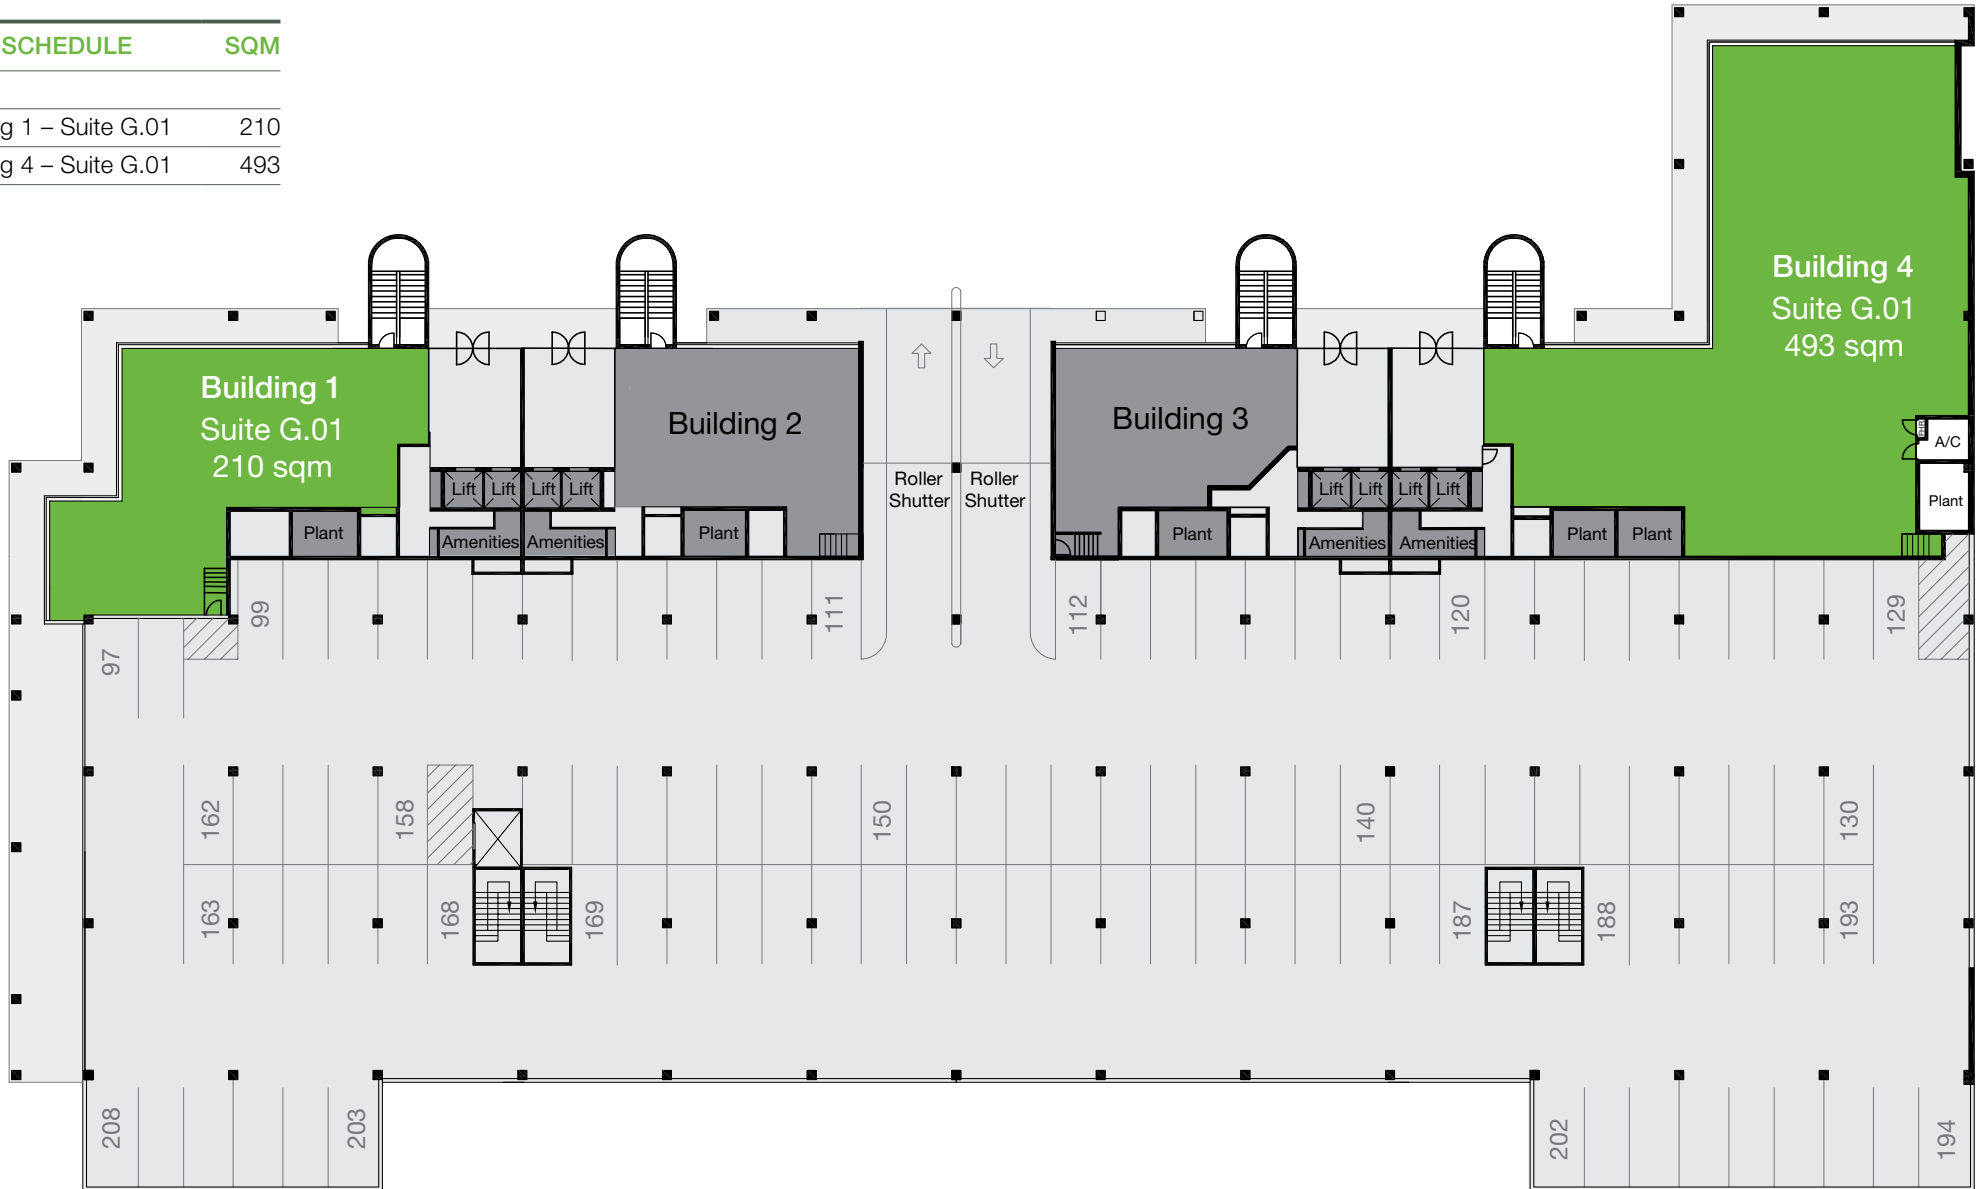

GROUND FLOOR PLAN

AREA SCHEDULE	SQM
Unit	
Building 1 – Suite G.01	210
Building 4 – Suite G.01	493

■ FOR LEASE