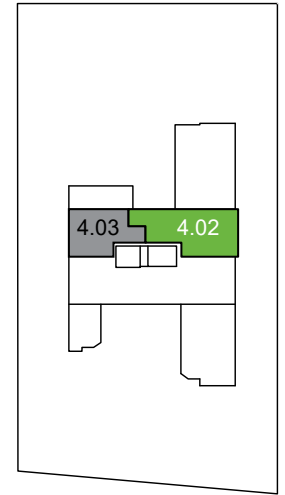

LEVEL 4, SUITE 4.02 PLAN

AREA SCHEDULE	SQM
Office	
Suite 4.02	512.1
Total	512.1

E P P I N G R D

LOCATION PLAN
NOT TO SCALE

■ FOR LEASE