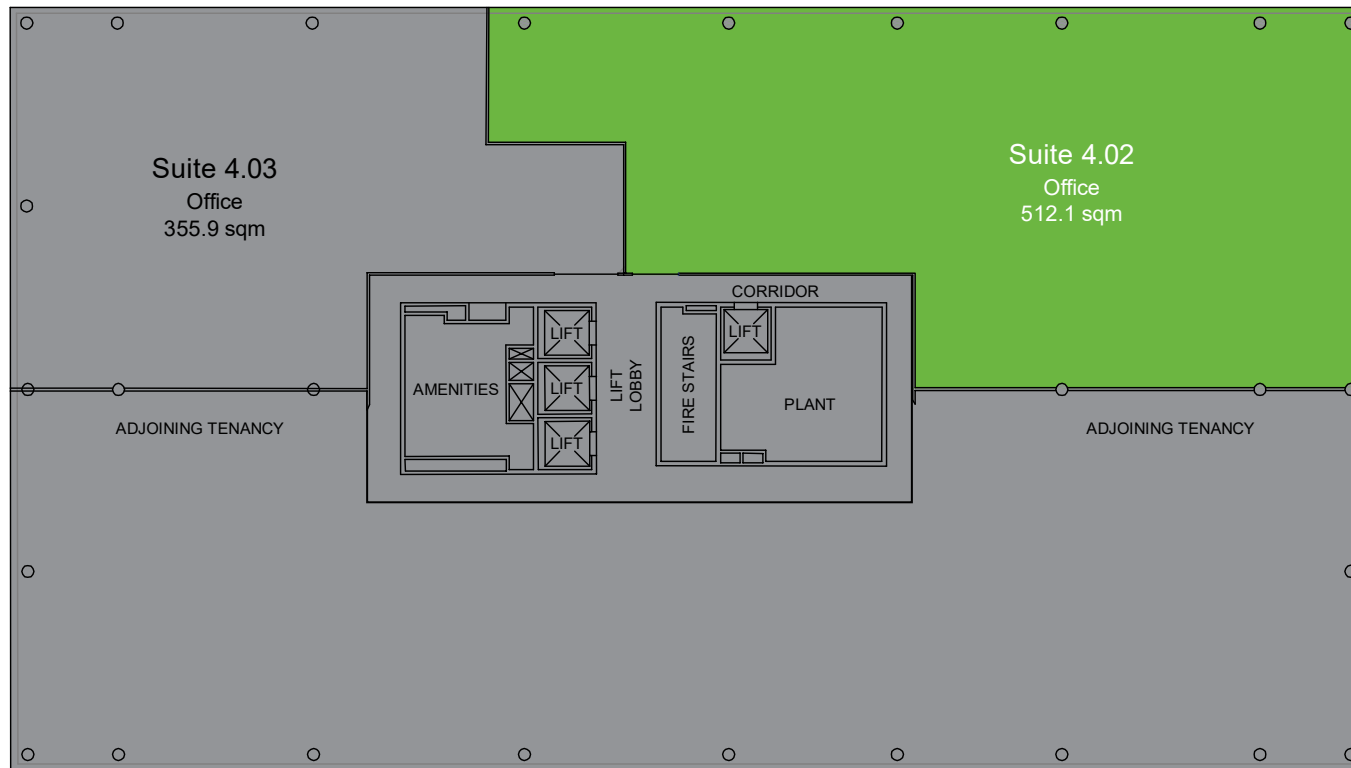

LEVEL 4, SUITE 4.02 PLAN

AREA SCHEDULE	SQM
Office	
Suite 4.02	512.1
Total	512.1

E P P I N G R D

LOCATION PLAN
NOT TO SCALE

■ FOR LEASE