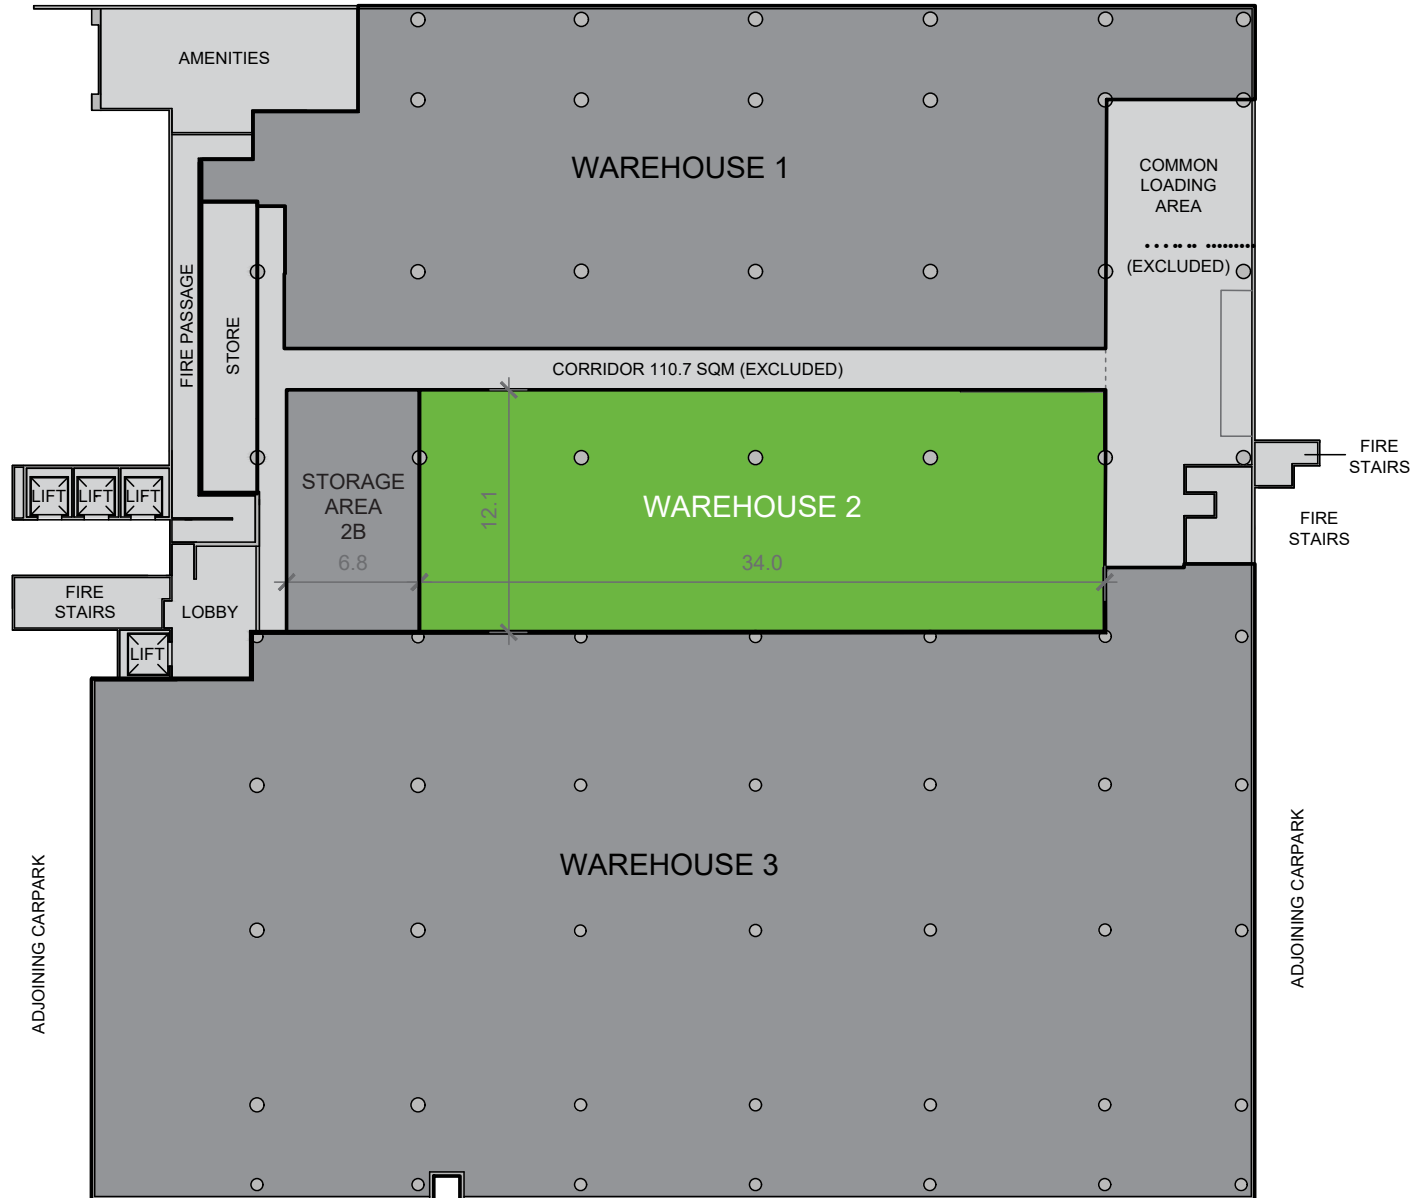

WAREHOUSE 2 PLAN

AREA SCHEDULE	SQM
Warehouse 2	407.0
Total	407.0

■ FOR LEASE