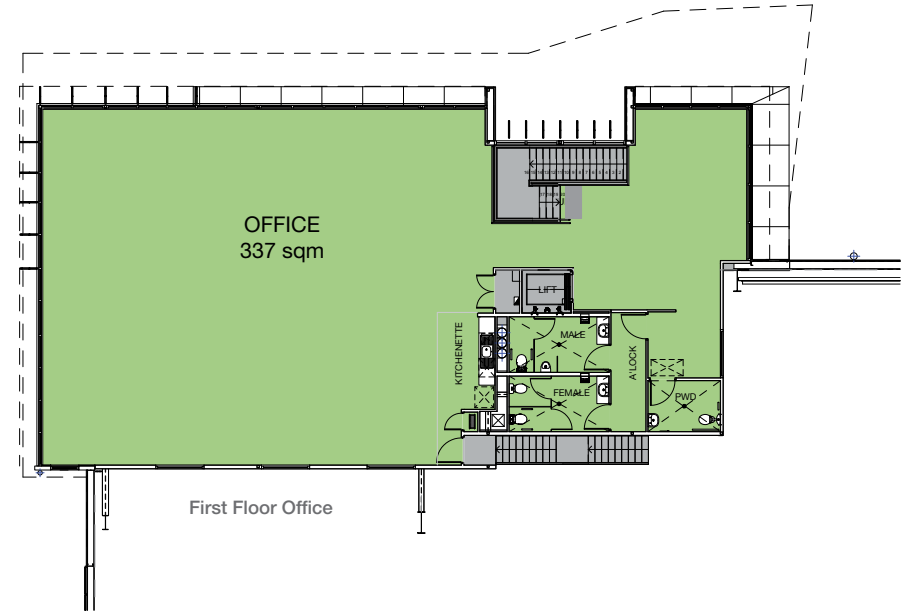

AREA SCHEDULE	SQM
Warehouse + amenities	9,849
Office	589
Dock office	43
Total	10,481
Car parking	70
Motorcycle parking	7

■ For lease

Dock Office

■ For lease

AREA SCHEDULE	SQM
Ground floor	
Office	252
Dock office	43
First floor	
Office	337
Total	632