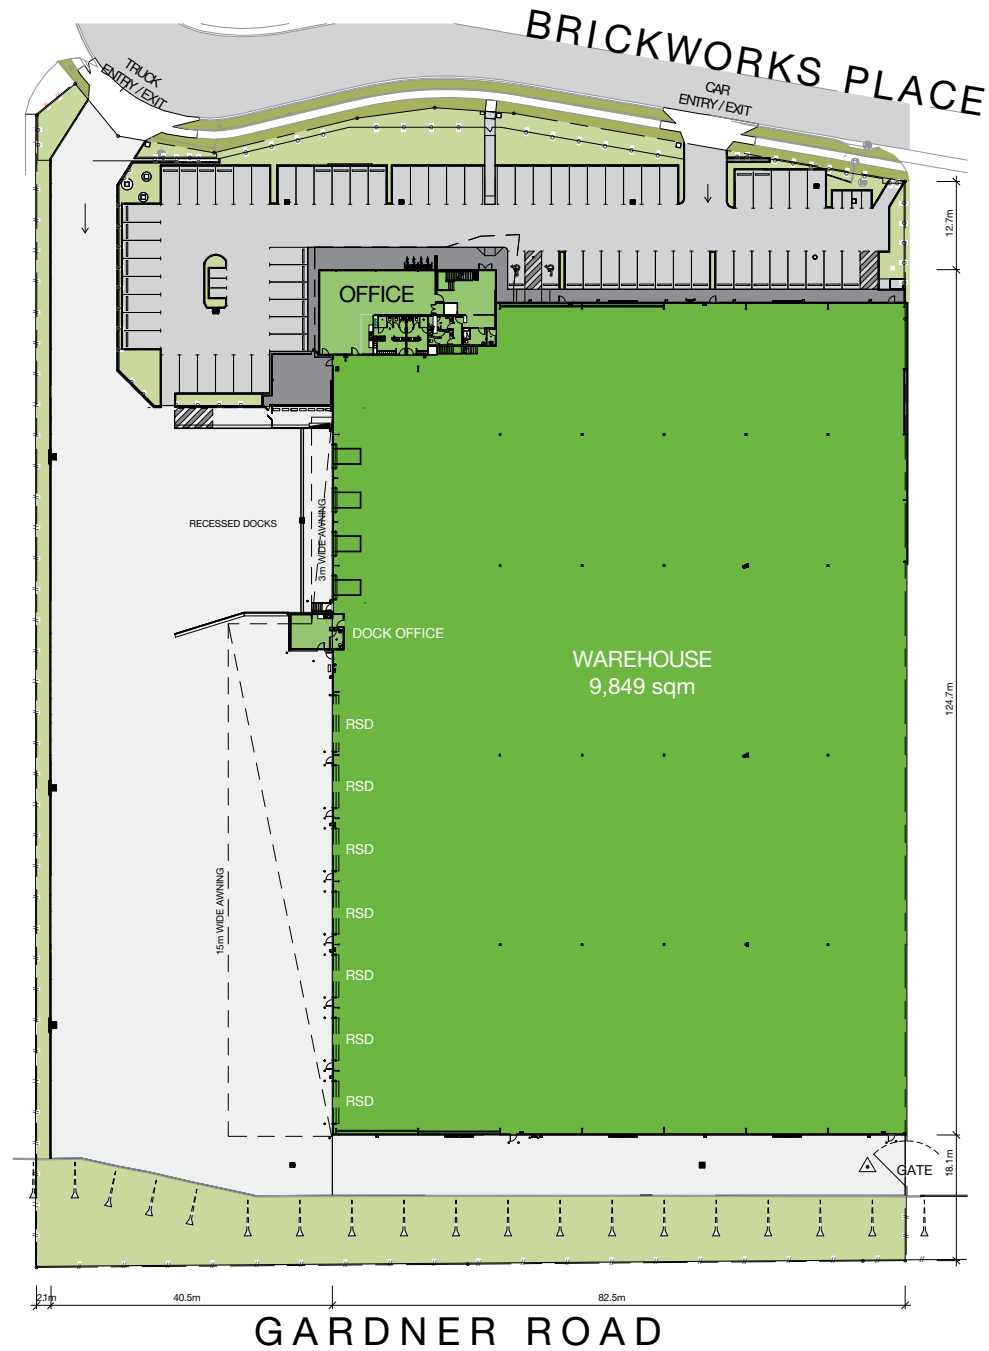

AREA SCHEDULE	SQM
Warehouse + amenities	9,849
Office	589
Dock office	43
Total	10,481
Car parking	70
Motorcycle parking	7

■ For lease

Dock Office

■ For lease

AREA SCHEDULE	SQM
Ground floor	
Office	252
Dock office	43
First floor	
Office	337
Total	632