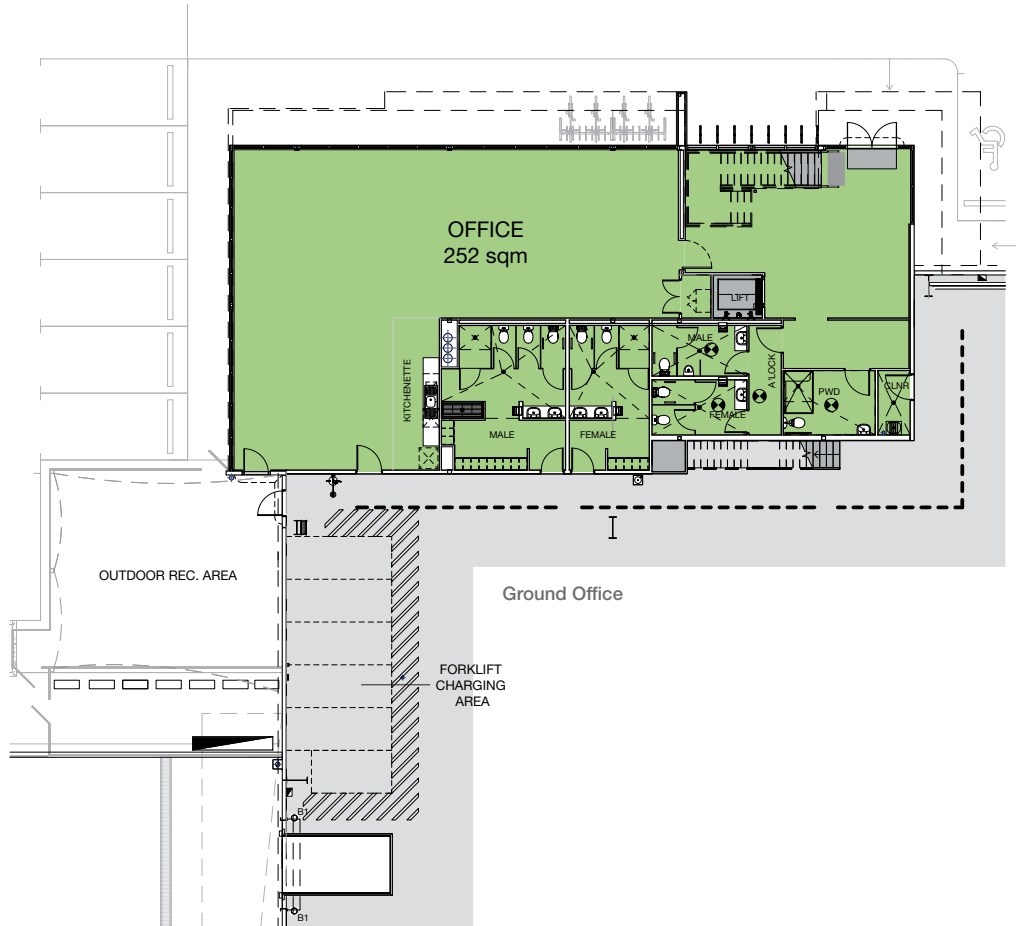

AREA SCHEDULE	SQM
Warehouse + amenities	9,849
Office	589
Dock office	43
Total	10,481
Car parking	70
Motorcycle parking	7

■ For lease

Dock Office

■ For lease

AREA SCHEDULE	SQM
Ground floor	
Office	252
Dock office	43
First floor	
Office	337
Total	632