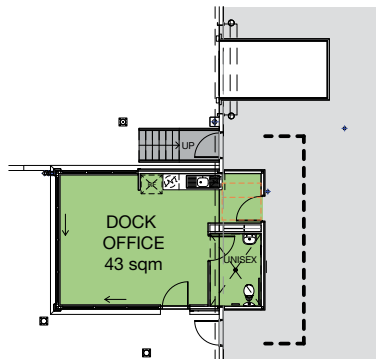

AREA SCHEDULE	SQM
Warehouse + amenities	9,849
Office	589
Dock office	43
Total	10,481
Car parking	70
Motorcycle parking	7

■ For lease

Dock Office

■ For lease

AREA SCHEDULE	SQM
Ground floor	
Office	252
Dock office	43
First floor	
Office	337
Total	632