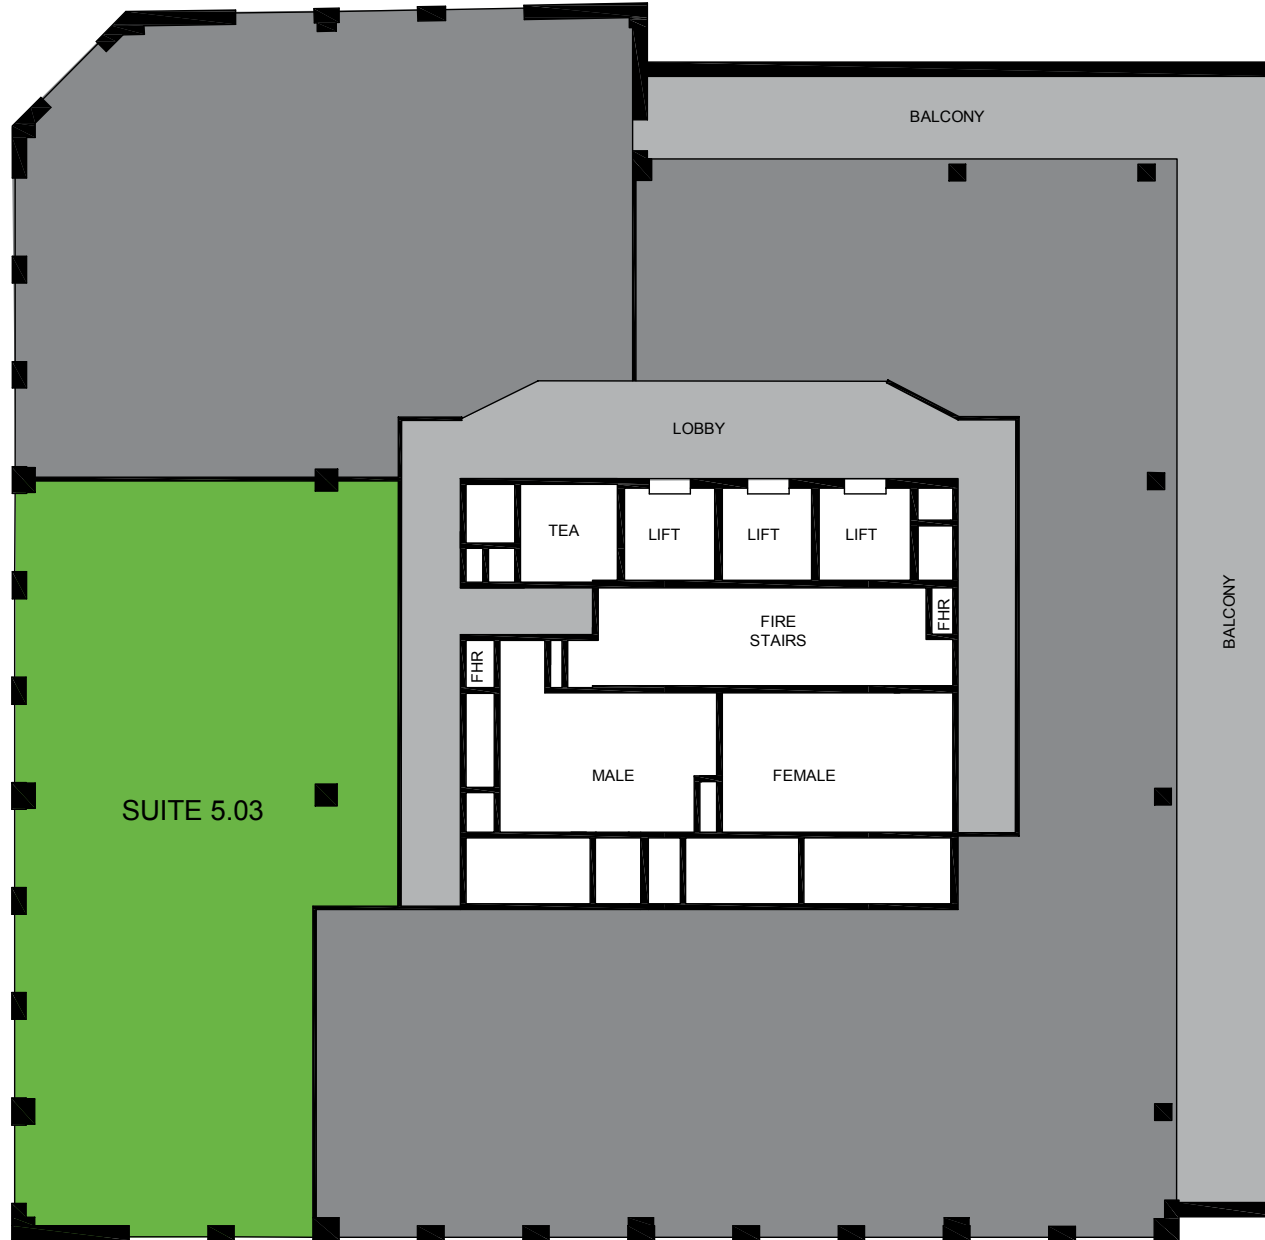

BUILDING B, LEVEL 5, SUITE 5.03

AREA SCHEDULE	SQM
Suite 5.03	
Office	186
Total area	186

■ FOR LEASE